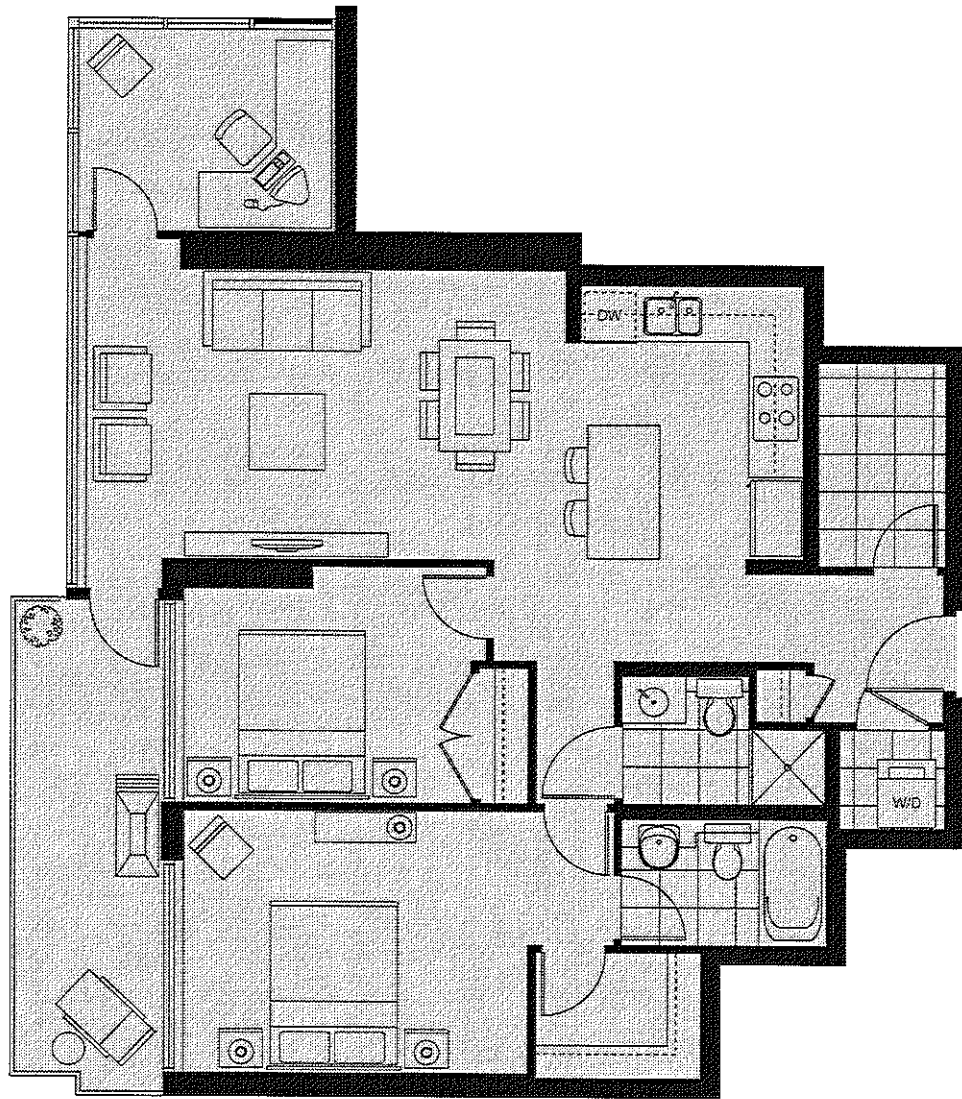

HEATHER

STYLE Hw
2nd Floor to 9th Floor
Two Bedroom + Den
1,117 Square Feet

Please note: size of balcony/terrace varies at suite 216. Size of den varies at suite 203.
Concert reserves the right to make changes to floorplans, project design, specifications and features. Final dimensions, square feet and floorplans may vary.