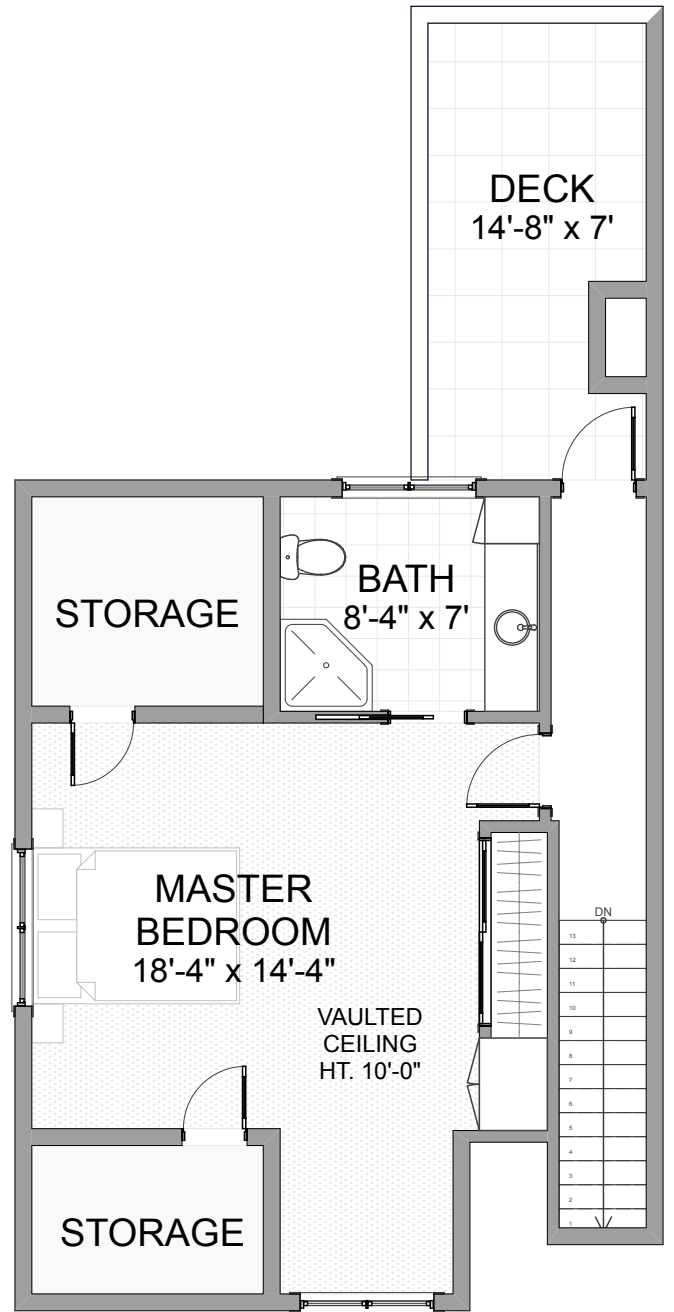

# 1845 West 11th Avenue

Upper Floor 414  
 Main Floor 889  
 1,303 sq ft

MAIN FLOOR

UPPER FLOOR