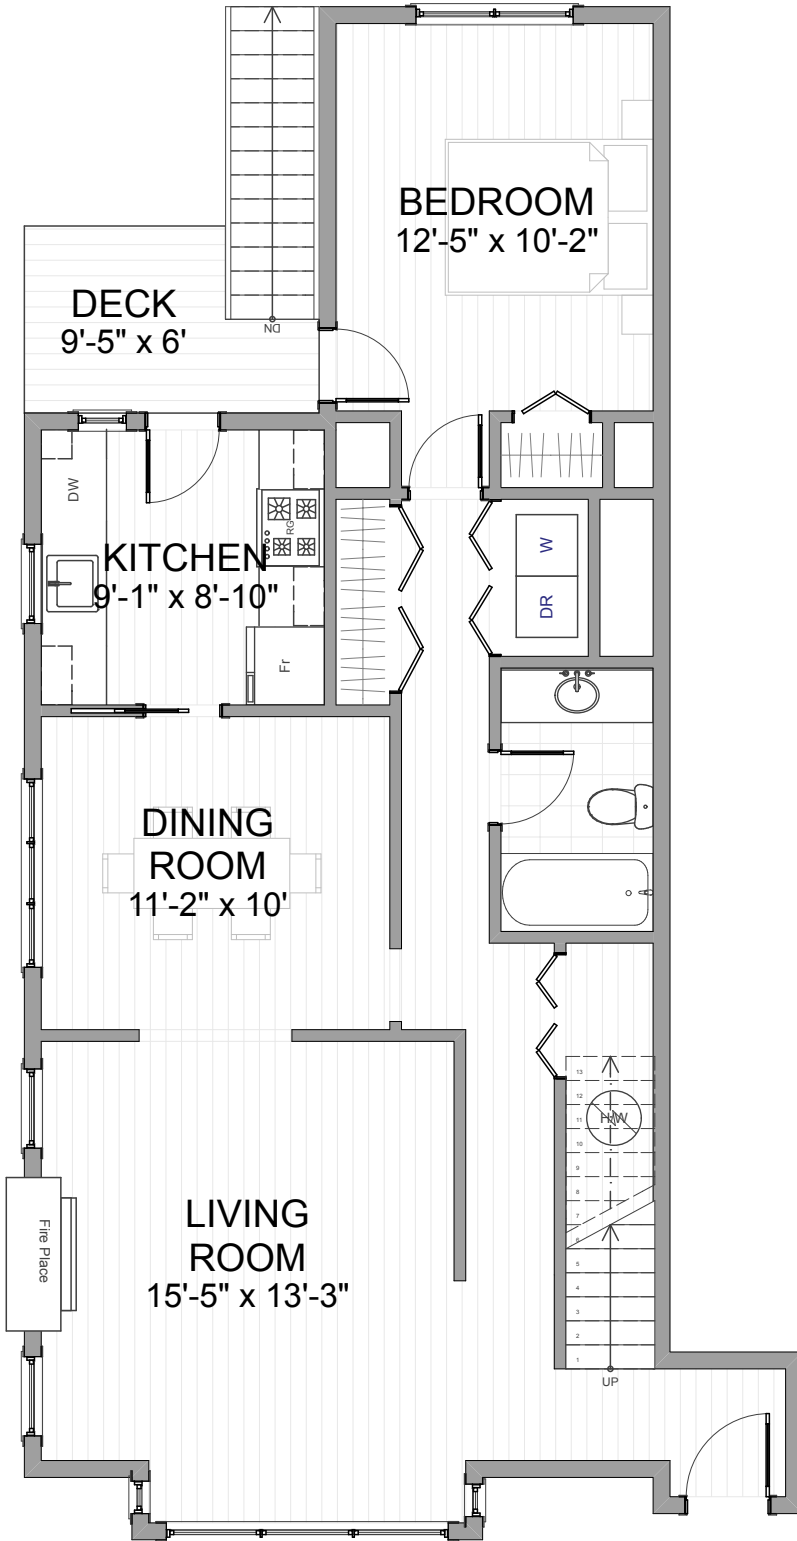

# 1845 West 11th Avenue

Upper Floor 414  
 Main Floor 889  
 1,303 sq ft

MAIN FLOOR

UPPER FLOOR