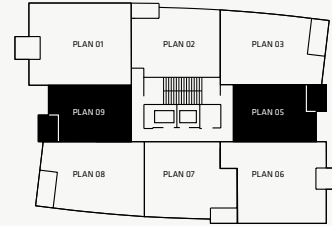

lotus

PLAN 05/09

1 BEDROOM +
WORKSTATION
562 - 577 SQ FT

LEVEL 6 TO 17