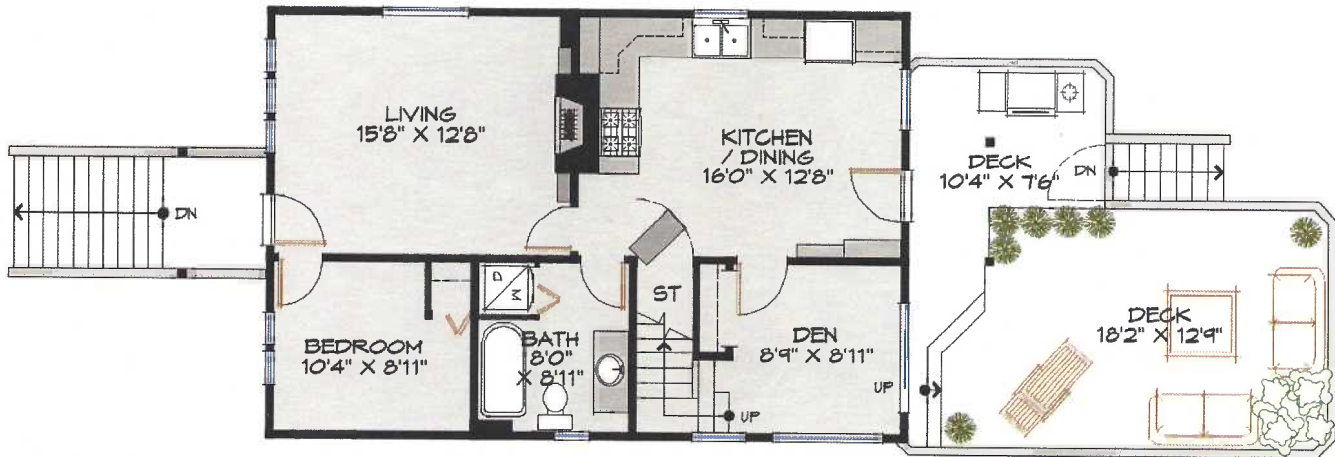

TRUESPACE DESIGN
 PREMIUM REAL ESTATE PLANS
 604-986-8649 / 778-688-8078
 WWW.TRUE-SPACE.CA

UPPER LEVEL

MAIN LEVEL

LOWER LEVEL

3189 ADANAC STREET
 VANCOUVER, BC

UPPER LEVEL: 479 SF
 MAIN LEVEL: 781 SF
 LOWER LEVEL: 736 SF
 FINISHED FLOOR AREA: 1996 SF
 UNFINISHED LOWER LEVEL: 49 SF
 TOTAL FLOOR AREA: 2045 SF
 REAR DECK AREA: 360 SF