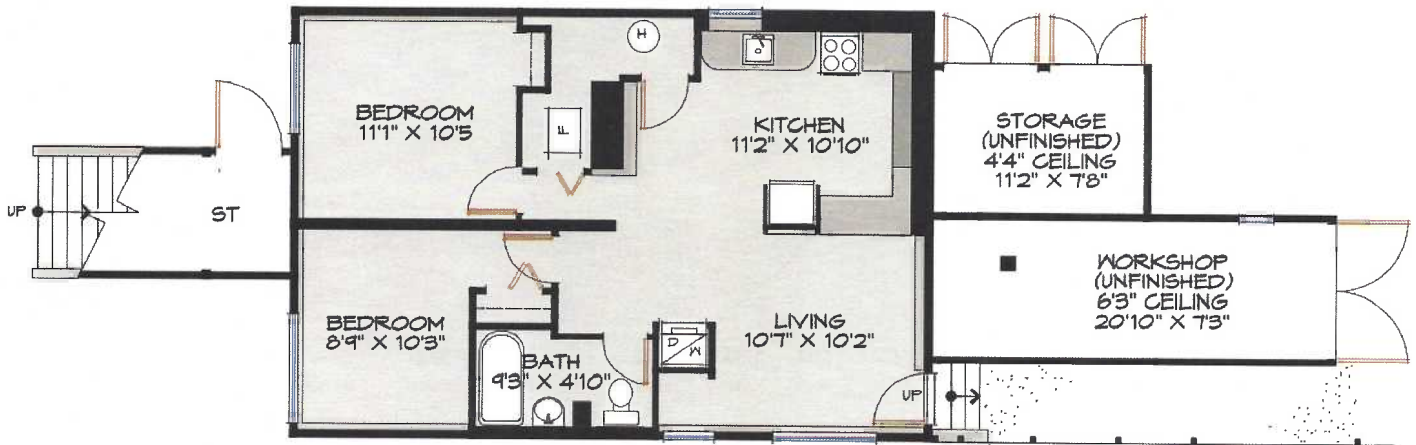

TRUESPACE DESIGN
 PREMIUM REAL ESTATE PLANS
 604-986-8649 / 778-688-8078
 WWW.TRUE-SPACE.CA

UPPER LEVEL

MAIN LEVEL

LOWER LEVEL

3189 ADANAC STREET
 VANCOUVER, BC

UPPER LEVEL: 479 SF
 MAIN LEVEL: 781 SF
 LOWER LEVEL: 736 SF
 FINISHED FLOOR AREA: 1996 SF
 UNFINISHED LOWER LEVEL: 49 SF
 TOTAL FLOOR AREA: 2045 SF
 REAR DECK AREA: 360 SF