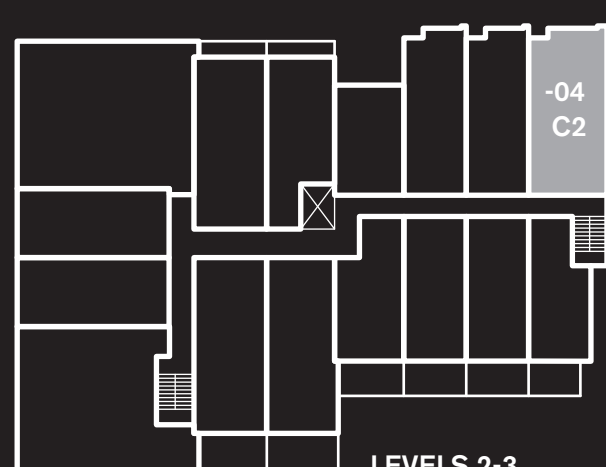

STYLE C2

Suites 204 & 304 : 1 Bedroom Enclosed : 804 Square Feet

exchange