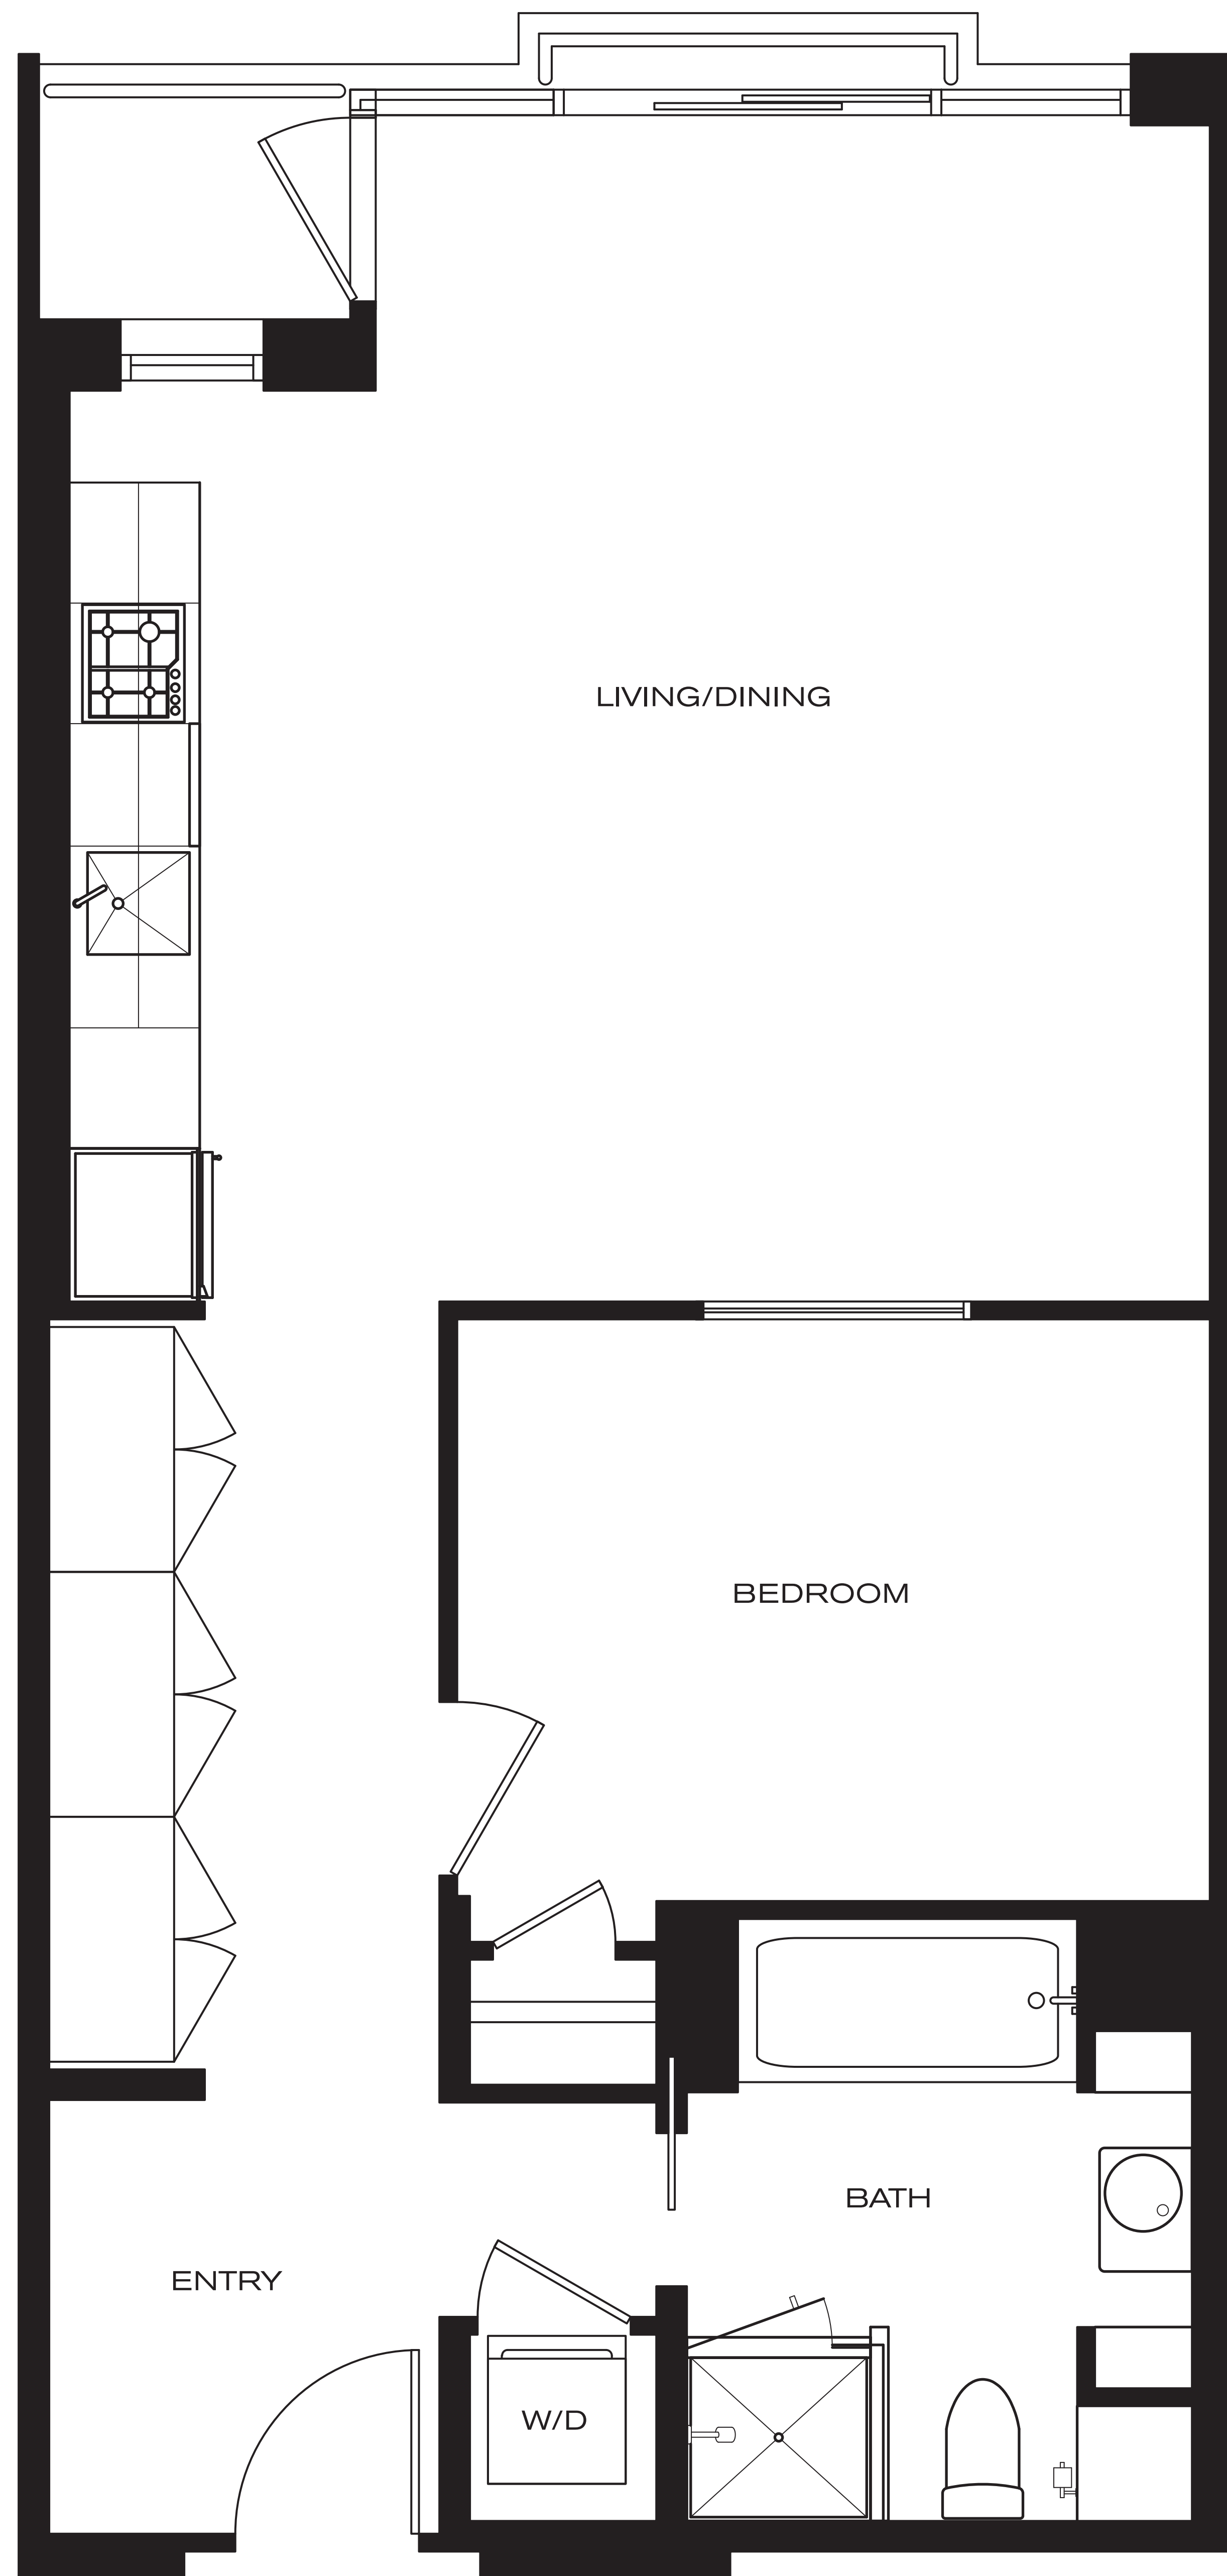

STYLE C2

Suites 204 & 304 : 1 Bedroom Enclosed : 804 Square Feet

exchange