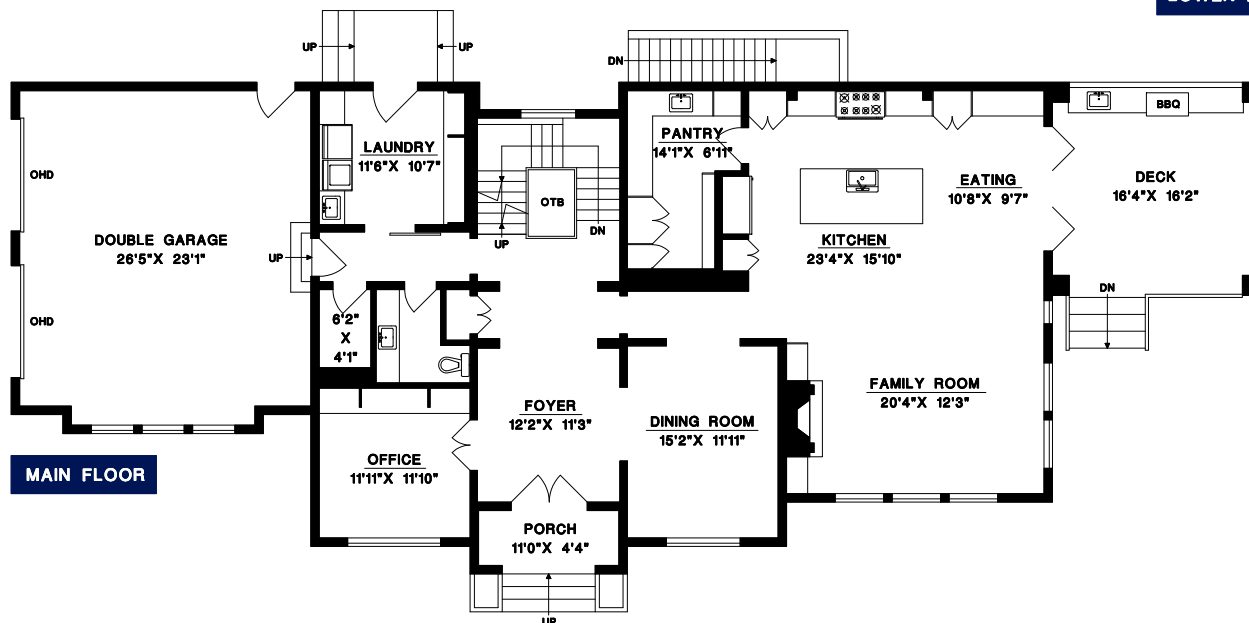

BEEBE CLINE

BUS: 604-531-1909
CEL: 604-830-7458
www.whiterocklifestyles.com

UPPER FLOOR	1879	SQ. FT.
MAIN FLOOR	2000	SQ. FT.
LOWER FLOOR	2019	SQ. FT.
FINISHED AREA	5898	SQ. FT.

GARAGE	647	SQ. FT.
DECK	308	SQ. FT.
PORCH	96	SQ. FT.

1" = 8"
SCALE

DRAWN BY: CN
DATE: MARCH 2028
REVISED: