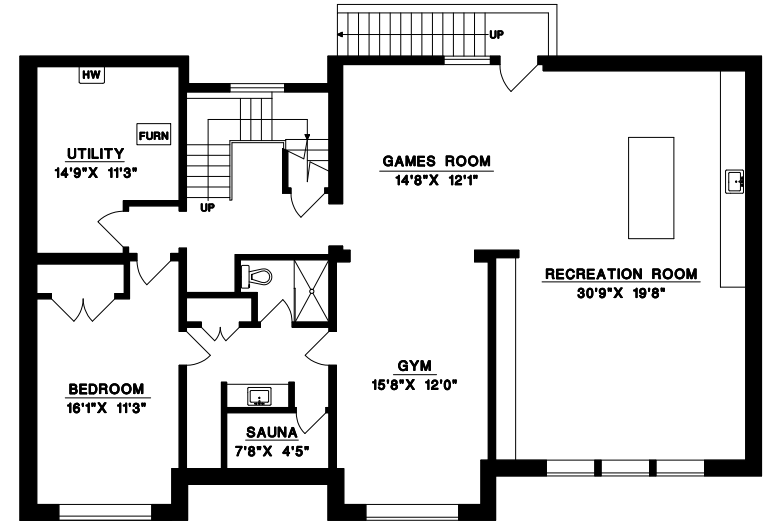

BEEBE CLINE

BUS: 604-531-1909
CEL: 604-830-7458
www.whiterocklifestyles.com

UPPER FLOOR	1879	SQ. FT.
MAIN FLOOR	2000	SQ. FT.
LOWER FLOOR	2019	SQ. FT.
FINISHED AREA	5898	SQ. FT.

GARAGE	647	SQ. FT.
DECK	308	SQ. FT.
PORCH	96	SQ. FT.

1" = 8"
SCALE

DRAWN BY: CN
DATE: MARCH 2028
REVISED: