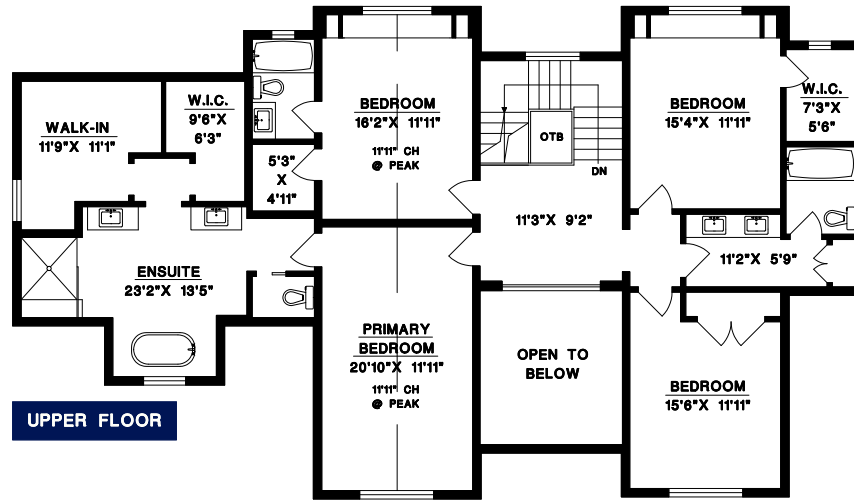

BEEBE CLINE

BUS: 604-531-1909
CEL: 604-830-7458
www.whiterocklifestyles.com

UPPER FLOOR	1879	SQ. FT.
MAIN FLOOR	2000	SQ. FT.
LOWER FLOOR	2019	SQ. FT.
FINISHED AREA	5898	SQ. FT.

GARAGE	647	SQ. FT.
DECK	308	SQ. FT.
PORCH	96	SQ. FT.

1" = 8"
SCALE

DRAWN BY: CN
DATE: MARCH 2028
REVISED: