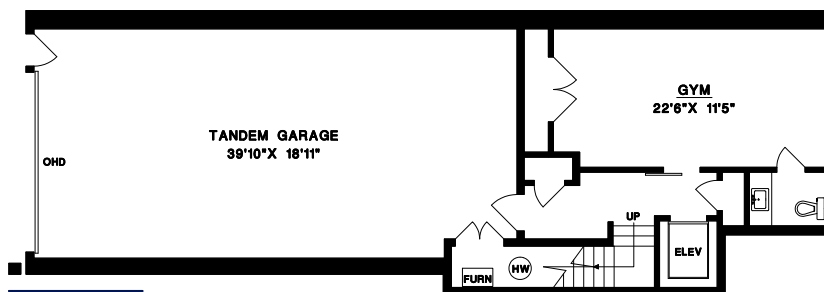

**BEEBE CLINE**

BUS: 604-531-1909  
CEL: 604-830-7458  
www.whiterocklifestyles.com

**ROOF DECK**

**UPPER FLOOR**

**MAIN FLOOR**

**LOWER FLOOR**

**BASEMENT**

UPPER FLOOR	1137	SQ. FT.
MAIN FLOOR	1369	SQ. FT.
LOWER FLOOR	595	SQ. FT.
SUITE	836	SQ. FT.
BASEMENT	598	SQ. FT.
<b>FINISHED AREA</b>	<b>4535</b>	<b>SQ. FT.</b>

GARAGE	863	SQ. FT.
BALCONY #1	407	SQ. FT.
BALCONY #2	154	SQ. FT.
DECK	93	SQ. FT.
ROOF DECK	1474	SQ. FT.
PATIO	300	SQ. FT.

1" = 6"  
SCALE

DRAWN BY: CN  
DATE: MAY 2025  
REVISED: