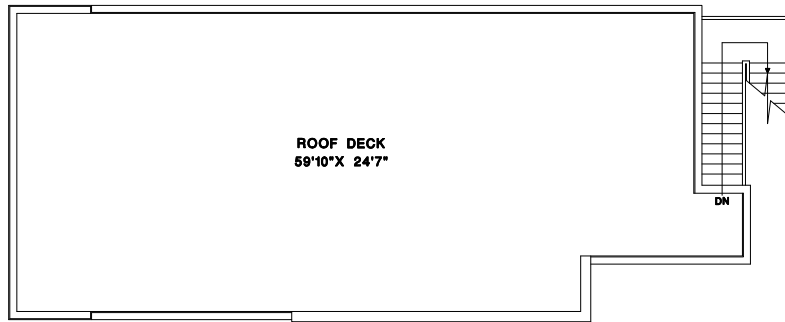

**BEEBE CLINE**

BUS: 604-531-1909  
CEL: 604-830-7458  
www.whiterocklifestyles.com

**ROOF DECK**

**UPPER FLOOR**

**MAIN FLOOR**

**LOWER FLOOR**

**BASEMENT**

UPPER FLOOR	1137	SQ. FT.
MAIN FLOOR	1369	SQ. FT.
LOWER FLOOR	595	SQ. FT.
SUITE	836	SQ. FT.
BASEMENT	598	SQ. FT.
<b>FINISHED AREA</b>	<b>4535</b>	<b>SQ. FT.</b>

GARAGE	863	SQ. FT.
BALCONY #1	407	SQ. FT.
BALCONY #2	154	SQ. FT.
DECK	93	SQ. FT.
ROOF DECK	1474	SQ. FT.
PATIO	300	SQ. FT.

1" = 6"  
SCALE

DRAWN BY: CN  
DATE: MAY 2025  
REVISED: