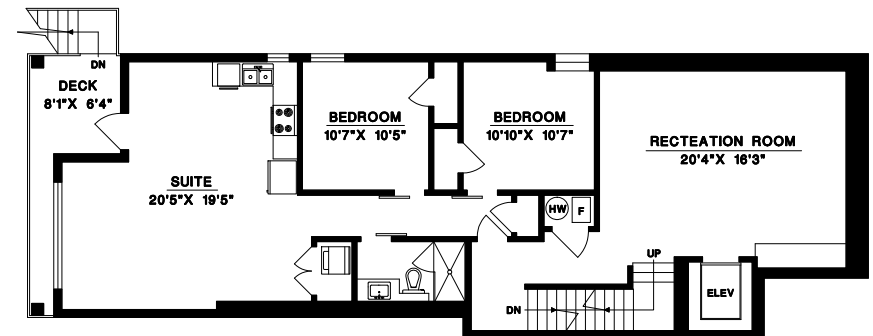

**BEEBE CLINE**

BUS: 604-531-1909  
CEL: 604-830-7458  
www.whiterocklifestyles.com

**ROOF DECK**

**UPPER FLOOR**

**MAIN FLOOR**

**LOWER FLOOR**

**BASEMENT**

UPPER FLOOR	1137	SQ. FT.
MAIN FLOOR	1369	SQ. FT.
LOWER FLOOR	595	SQ. FT.
SUITE	836	SQ. FT.
BASEMENT	598	SQ. FT.
<b>FINISHED AREA</b>	<b>4535</b>	<b>SQ. FT.</b>

GARAGE	863	SQ. FT.
BALCONY #1	407	SQ. FT.
BALCONY #2	154	SQ. FT.
DECK	93	SQ. FT.
ROOF DECK	1474	SQ. FT.
PATIO	300	SQ. FT.

1" = 6"  
SCALE

DRAWN BY: CN  
DATE: MAY 2025  
REVISED: