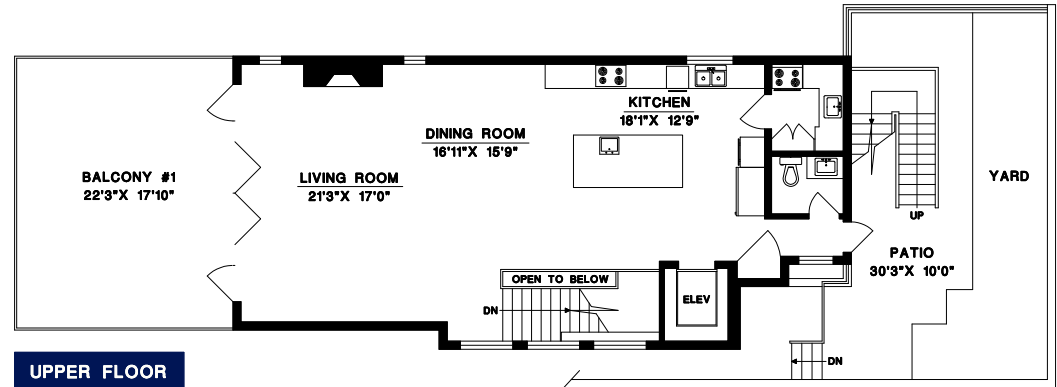

**BEEBE CLINE**

BUS: 604-531-1909  
CEL: 604-830-7458  
www.whiterocklifestyles.com

**ROOF DECK**

**UPPER FLOOR**

**MAIN FLOOR**

**LOWER FLOOR**

**BASEMENT**

UPPER FLOOR	1137	SQ. FT.
MAIN FLOOR	1369	SQ. FT.
LOWER FLOOR	595	SQ. FT.
SUITE	836	SQ. FT.
BASEMENT	598	SQ. FT.
<b>FINISHED AREA</b>	<b>4535</b>	<b>SQ. FT.</b>

GARAGE	863	SQ. FT.
BALCONY #1	407	SQ. FT.
BALCONY #2	154	SQ. FT.
DECK	93	SQ. FT.
ROOF DECK	1474	SQ. FT.
PATIO	300	SQ. FT.

1" = 6"  
SCALE

DRAWN BY: CN  
DATE: MAY 2025  
REVISED: