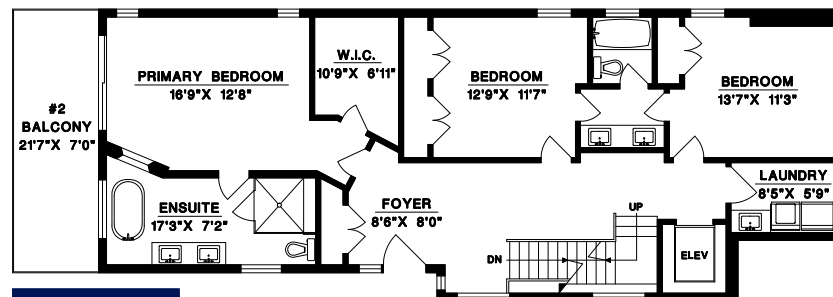

**BEEBE CLINE**

BUS: 604-531-1909  
CEL: 604-830-7458  
www.whiterocklifestyles.com

**ROOF DECK**

**UPPER FLOOR**

**MAIN FLOOR**

**LOWER FLOOR**

**BASEMENT**

UPPER FLOOR	1137	SQ. FT.
MAIN FLOOR	1369	SQ. FT.
LOWER FLOOR	595	SQ. FT.
SUITE	836	SQ. FT.
BASEMENT	598	SQ. FT.
<b>FINISHED AREA</b>	<b>4535</b>	<b>SQ. FT.</b>

GARAGE	863	SQ. FT.
BALCONY #1	407	SQ. FT.
BALCONY #2	154	SQ. FT.
DECK	93	SQ. FT.
ROOF DECK	1474	SQ. FT.
PATIO	300	SQ. FT.

1" = 6"  
SCALE

DRAWN BY: CN  
DATE: MAY 2025  
REVISED: