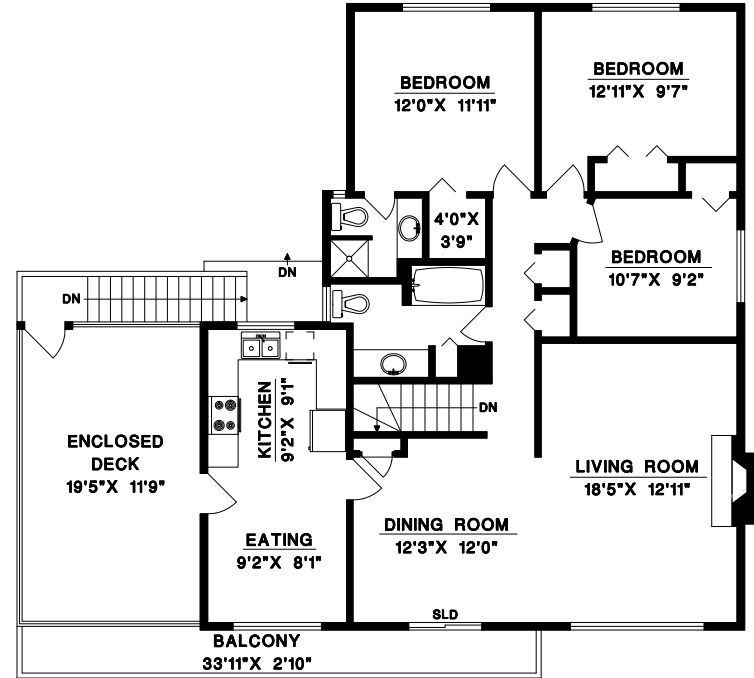

**BEEBE CLINE**

BUS: 604-531-1909  
CEL: 604-830-7458  
www.whiterocklifestyles.com

**MAIN FLOOR**

**LOWER FLOOR**

MAIN FLOOR	1303 SQ. FT.
LOWER FLOOR	1287 SQ. FT.
<b>FINISHED AREA</b>	<b>2590 SQ. FT.</b>

GARAGE	243 SQ. FT.
BALCONY	113 SQ. FT.
DECK	315 SQ. FT.
PATIO	66 SQ. FT.

DRAWN BY: CN  
DATE: OCTOBER 2025  
REVISED: