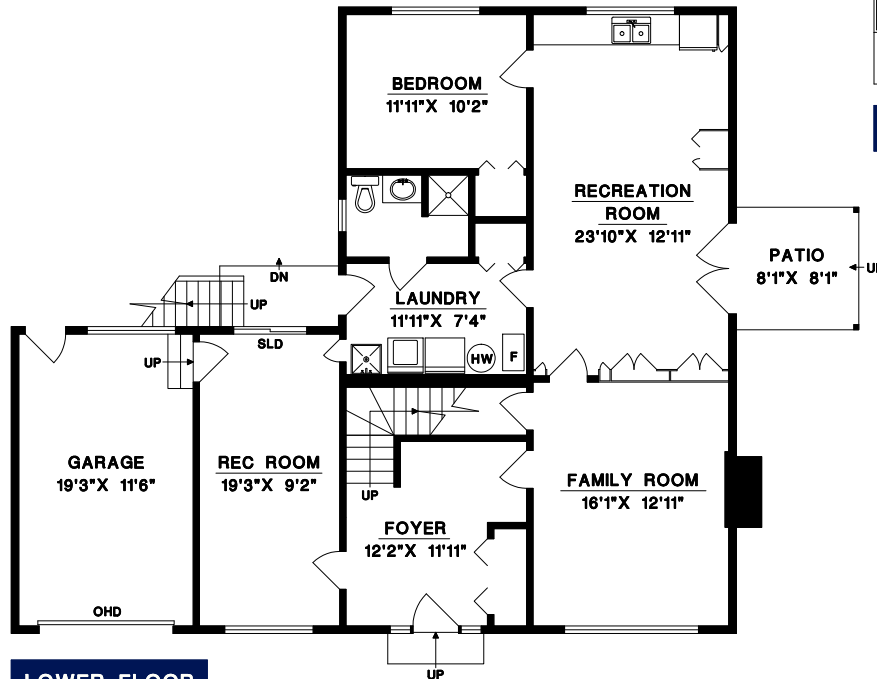

**BEEBE CLINE**

BUS: 604-531-1909  
CEL: 604-830-7458  
www.whiterocklifestyles.com

**MAIN FLOOR**

**LOWER FLOOR**

MAIN FLOOR	1303 SQ. FT.
LOWER FLOOR	1287 SQ. FT.
<b>FINISHED AREA</b>	<b>2590 SQ. FT.</b>

GARAGE	243 SQ. FT.
BALCONY	113 SQ. FT.
DECK	315 SQ. FT.
PATIO	66 SQ. FT.

DRAWN BY: CN  
DATE: OCTOBER 2025  
REVISED: