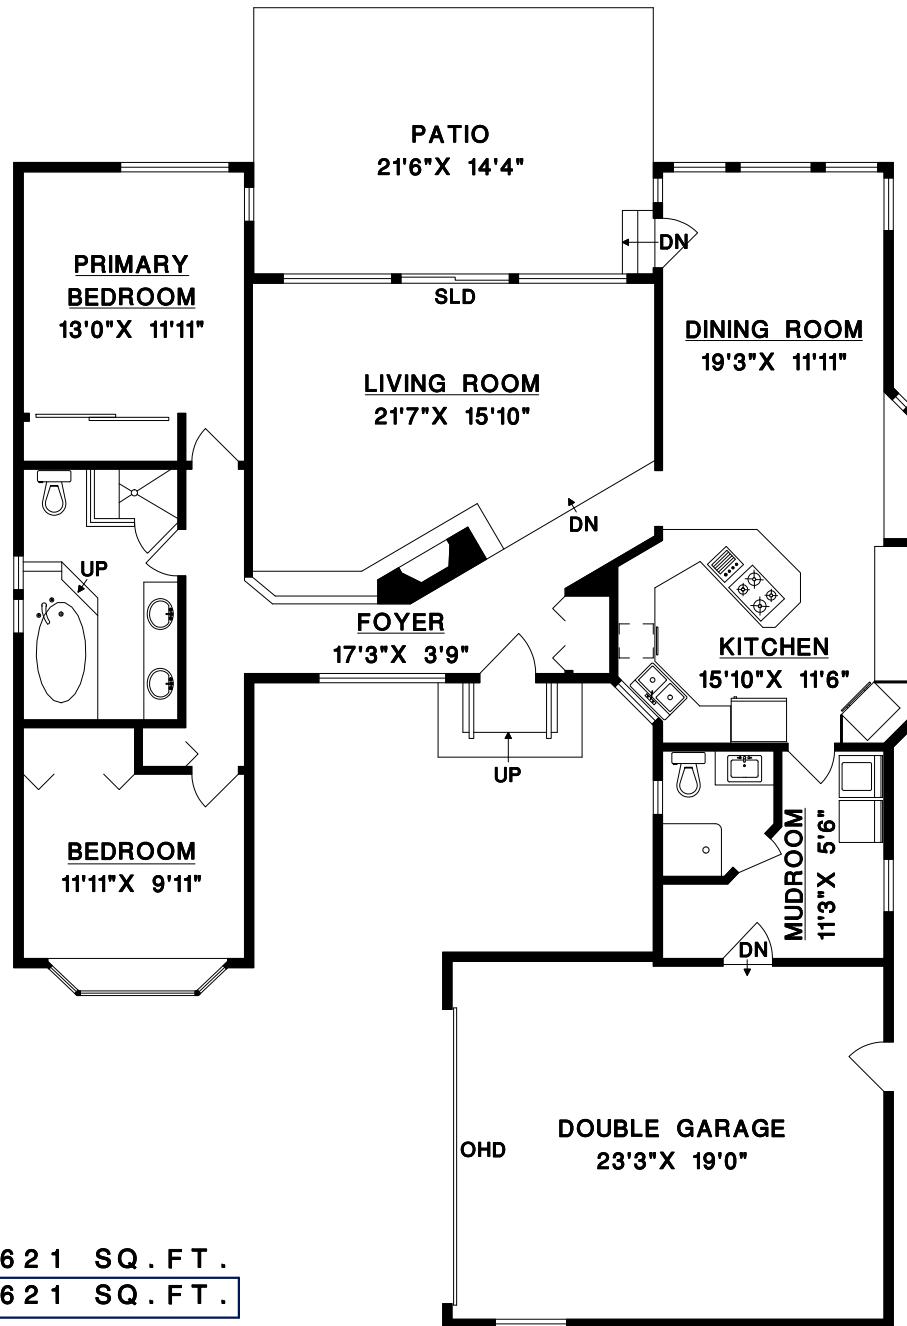

**BEEBE CLINE**

BUS: 604-531-1909  
 CEL: 604-830-7458  
 www.whiterocklifestyles.com

MAIN FLOOR	1621	SQ. FT.
FINISHED AREA	1621	SQ. FT.

GARAGE	481	SQ. FT.
PATIO	308	SQ. FT.

DRAWN BY: CN  
 DATE: AUGUST 2023  
 REVISED: