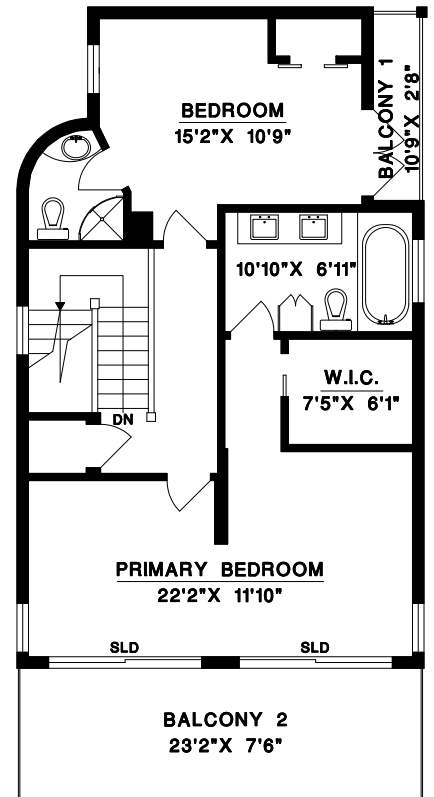

**BEEBE CLINE**

BUS: 604-531-1909  
 CEL: 604-830-7458  
 www.whiterocklifestyles.com

**LOWER FLOOR**

**BASEMENT**

**MAIN FLOOR**

**UPPER FLOOR**

UPPER FLOOR	834	SQ. FT.
MAIN FLOOR	1014	SQ. FT.
LOWER FLOOR	258	SQ. FT.
SUITE	915	SQ. FT.
BASEMENT	98	SQ. FT.
<b>FINISHED AREA</b>	<b>3119</b>	<b>SQ. FT.</b>
UNFINISHD	90	SQ. FT.
<b>TOTAL AREA</b>	<b>3209</b>	<b>SQ. FT.</b>

GARAGE	468	SQ. FT.
BALCONY 1	31	SQ. FT.
BALCONY 2	177	SQ. FT.
BALCONY 3	177	SQ. FT.
PATIO	187	SQ. FT.
DECK	178	SQ. FT.

DRAWN BY: CN  
 DATE: MAY 2022  
 REVISED: