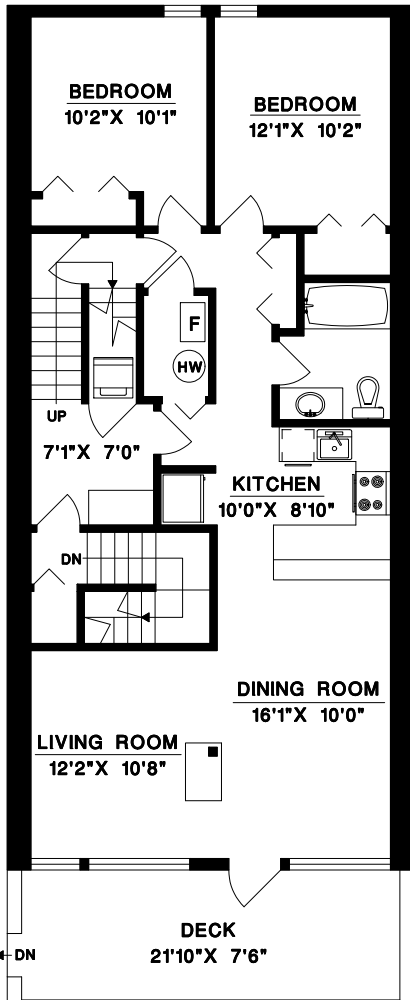

**BEEBE CLINE**

BUS: 604-531-1909  
 CEL: 604-830-7458  
 www.whiterocklifestyles.com

**LOWER FLOOR**

**BASEMENT**

**MAIN FLOOR**

**UPPER FLOOR**

UPPER FLOOR	834	SQ. FT.
MAIN FLOOR	1014	SQ. FT.
LOWER FLOOR	258	SQ. FT.
SUITE	915	SQ. FT.
BASEMENT	98	SQ. FT.
<b>FINISHED AREA</b>	<b>3119</b>	<b>SQ. FT.</b>
UNFINISHD	90	SQ. FT.
<b>TOTAL AREA</b>	<b>3209</b>	<b>SQ. FT.</b>

GARAGE	468	SQ. FT.
BALCONY 1	31	SQ. FT.
BALCONY 2	177	SQ. FT.
BALCONY 3	177	SQ. FT.
PATIO	187	SQ. FT.
DECK	178	SQ. FT.

DRAWN BY: CN  
 DATE: MAY 2022  
 REVISED: