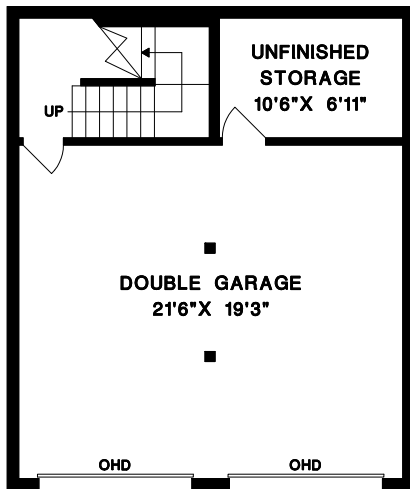

**BEEBE CLINE**

BUS: 604-531-1909  
 CEL: 604-830-7458  
 www.whiterocklifestyles.com

**LOWER FLOOR**

**BASEMENT**

**MAIN FLOOR**

**UPPER FLOOR**

UPPER FLOOR	834	SQ. FT.
MAIN FLOOR	1014	SQ. FT.
LOWER FLOOR	258	SQ. FT.
SUITE	915	SQ. FT.
BASEMENT	98	SQ. FT.
<b>FINISHED AREA</b>	<b>3119</b>	<b>SQ. FT.</b>
UNFINISHD	90	SQ. FT.
<b>TOTAL AREA</b>	<b>3209</b>	<b>SQ. FT.</b>

GARAGE	468	SQ. FT.
BALCONY 1	31	SQ. FT.
BALCONY 2	177	SQ. FT.
BALCONY 3	177	SQ. FT.
PATIO	187	SQ. FT.
DECK	178	SQ. FT.

DRAWN BY: CN  
 DATE: MAY 2022  
 REVISED: