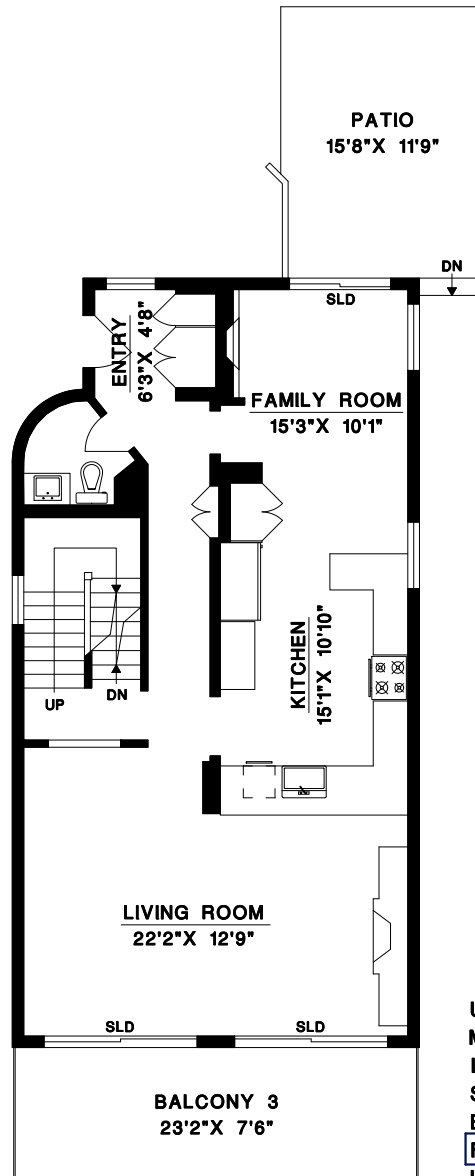

**BEEBE CLINE**

BUS: 604-531-1909  
 CEL: 604-830-7458  
 www.whiterocklifestyles.com

**LOWER FLOOR**

**BASEMENT**

**MAIN FLOOR**

**UPPER FLOOR**

UPPER FLOOR	834	SQ. FT.
MAIN FLOOR	1014	SQ. FT.
LOWER FLOOR	258	SQ. FT.
SUITE	915	SQ. FT.
BASEMENT	98	SQ. FT.
<b>FINISHED AREA</b>	<b>3119</b>	<b>SQ. FT.</b>
UNFINISHD	90	SQ. FT.
<b>TOTAL AREA</b>	<b>3209</b>	<b>SQ. FT.</b>

GARAGE	468	SQ. FT.
BALCONY 1	31	SQ. FT.
BALCONY 2	177	SQ. FT.
BALCONY 3	177	SQ. FT.
PATIO	187	SQ. FT.
DECK	178	SQ. FT.

DRAWN BY: CN  
 DATE: MAY 2022  
 REVISED: