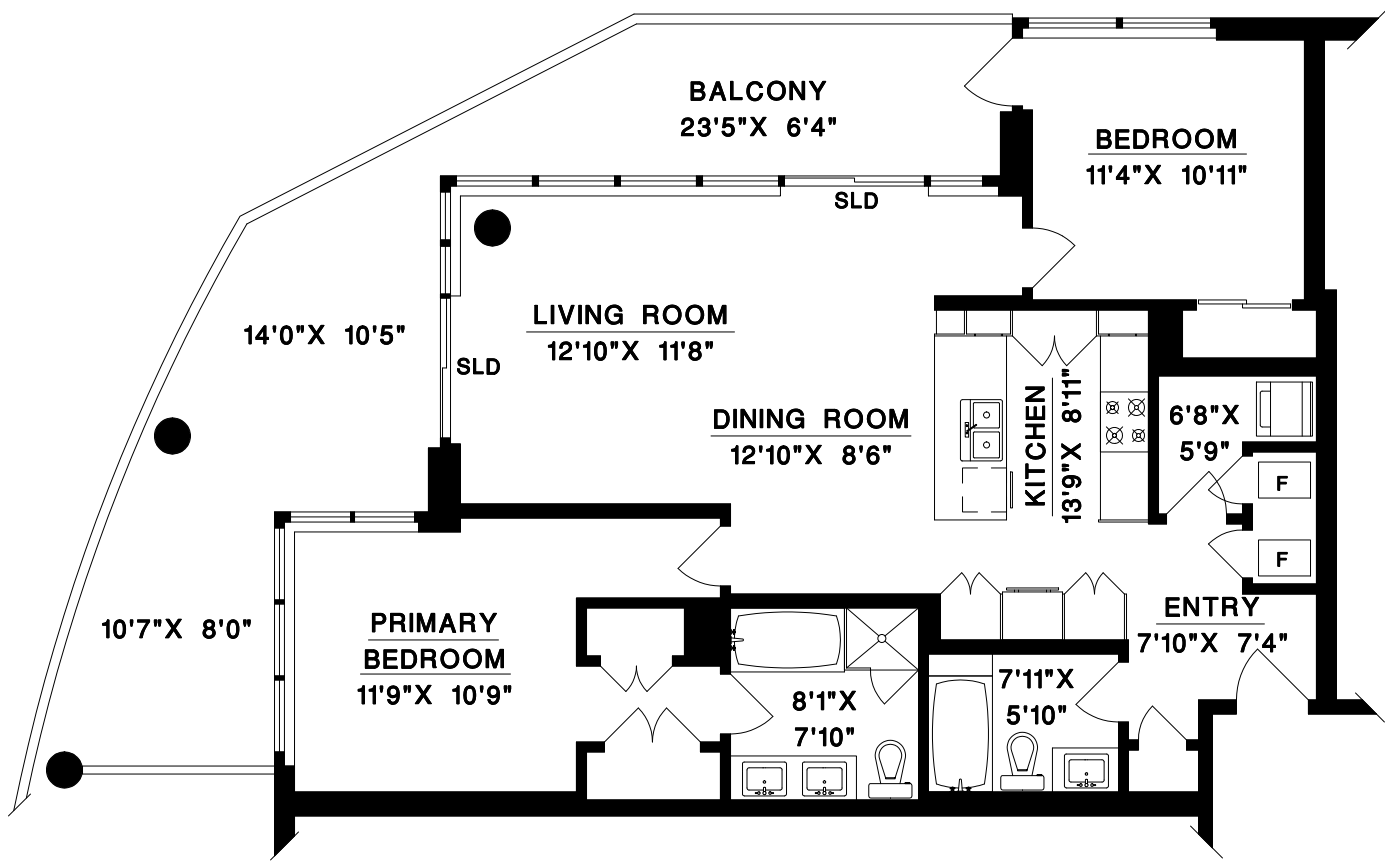

BEEBE CLINE

BUS: 604-531-1909
 CEL: 604-830-7458
 www.whiterocklifestyles.com

MAIN FLOOR	1113	SQ. FT.
FINISHED AREA	1113	SQ. FT.

BALCONY 374 SQ. FT.

*Area measurements taken to center of all walls.

DRAWN BY: CN
 DATE: JANUARY 2025
 REVISED: