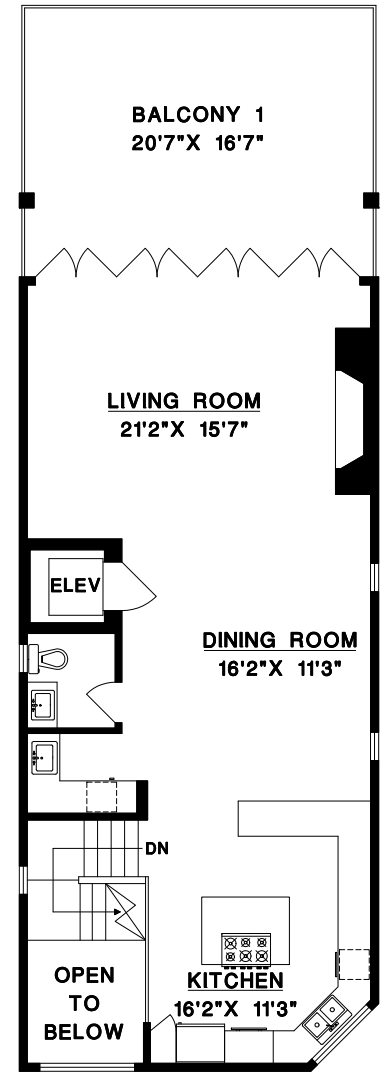

BEEBE CLINE

BUS: 604-531-1909
CEL: 604-830-7458
www.whiterocklifestyles.com

MAIN FLOOR

LOWER FLOOR

UPPER FLOOR

UPPER FLOOR	1014	SQ. FT.
MAIN FLOOR	1376	SQ. FT.
LOWER FLOOR	606	SQ. FT.
SUTIE	574	SQ. FT.
FINISHED AREA	3570	SQ. FT.

GARAGE	453	SQ. FT.
BALCONY 1	357	SQ. FT.
BALCONY 2	288	SQ. FT.
PATIO	142	SQ. FT.

DRAWN BY: CN
DATE: JUNE 2019
REVISED: