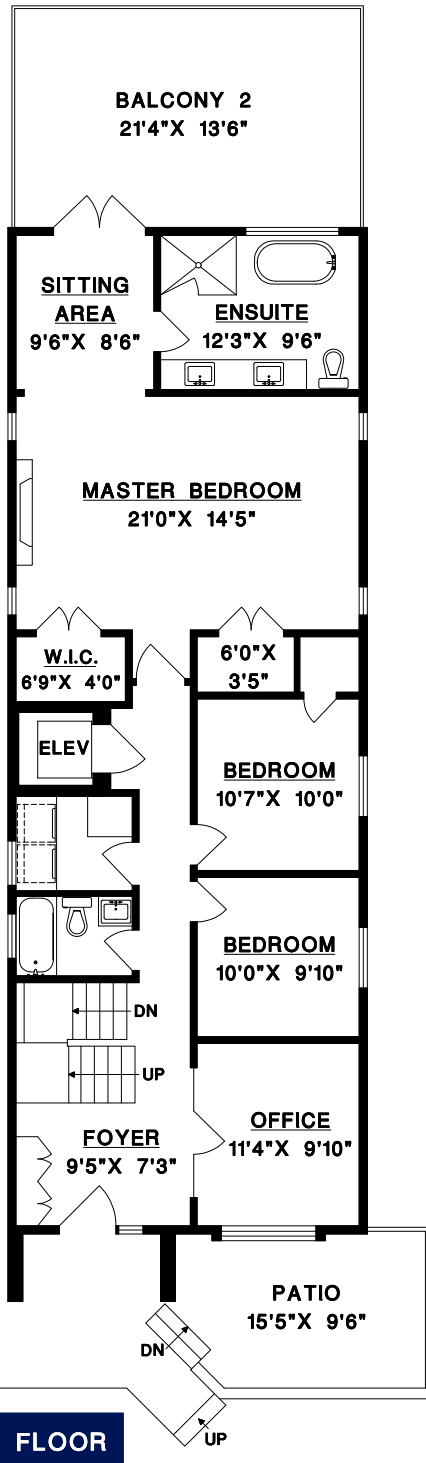

BEEBE CLINE

BUS: 604-531-1909
CEL: 604-830-7458
www.whiterocklifestyles.com

MAIN FLOOR

LOWER FLOOR

UPPER FLOOR

UPPER FLOOR	1014	SQ. FT.
MAIN FLOOR	1376	SQ. FT.
LOWER FLOOR	606	SQ. FT.
SUTIE	574	SQ. FT.
FINISHED AREA	3570	SQ. FT.

GARAGE	453	SQ. FT.
BALCONY 1	357	SQ. FT.
BALCONY 2	288	SQ. FT.
PATIO	142	SQ. FT.

DRAWN BY: CN
DATE: JUNE 2019
REVISED: