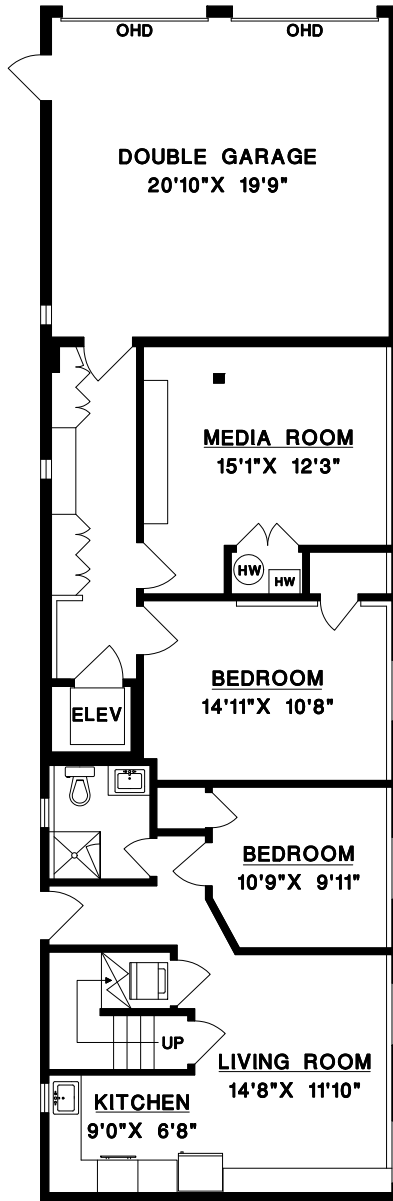

BEEBE CLINE

BUS: 604-531-1909
CEL: 604-830-7458
www.whiterocklifestyles.com

MAIN FLOOR

LOWER FLOOR

UPPER FLOOR

UPPER FLOOR	1014	SQ. FT.
MAIN FLOOR	1376	SQ. FT.
LOWER FLOOR	606	SQ. FT.
SUTIE	574	SQ. FT.
FINISHED AREA	3570	SQ. FT.

GARAGE	453	SQ. FT.
BALCONY 1	357	SQ. FT.
BALCONY 2	288	SQ. FT.
PATIO	142	SQ. FT.

DRAWN BY: CN
DATE: JUNE 2019
REVISED: