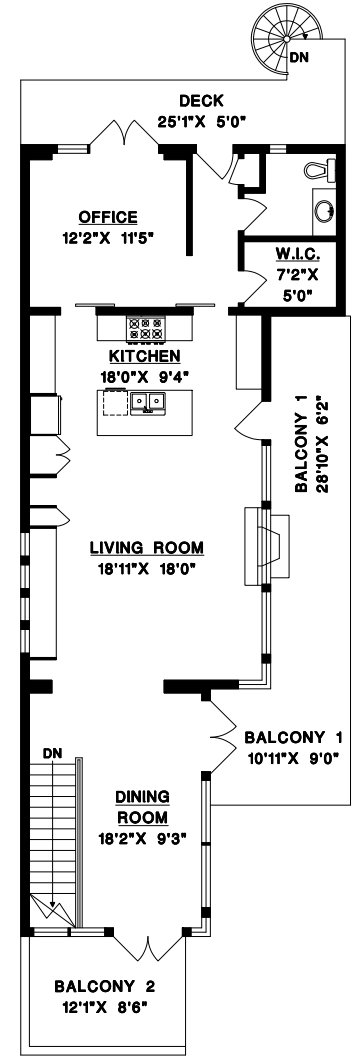

BEEBE CLINE

BUS: 604-531-1909
CEL: 604-830-7458
www.whiterocklifestyles.com

UPPER FLOOR	1171	SQ. FT.
MAIN FLOOR	1345	SQ. FT.
LOWER FLOOR	1138	SQ. FT.
FINISHED AREA	3654	SQ. FT.

GARAGE	259	SQ. FT.
BALCONY 1	275	SQ. FT.
BALCONY 2	103	SQ. FT.
BALCONY 3	108	SQ. FT.
DECK	140	SQ. FT.
PATIO	238	SQ. FT.
SHED	52	SQ. FT.

1" = 8"
SCALE

DRAWN BY: CN
DATE: SEPTEMBER 2020
REVISED: