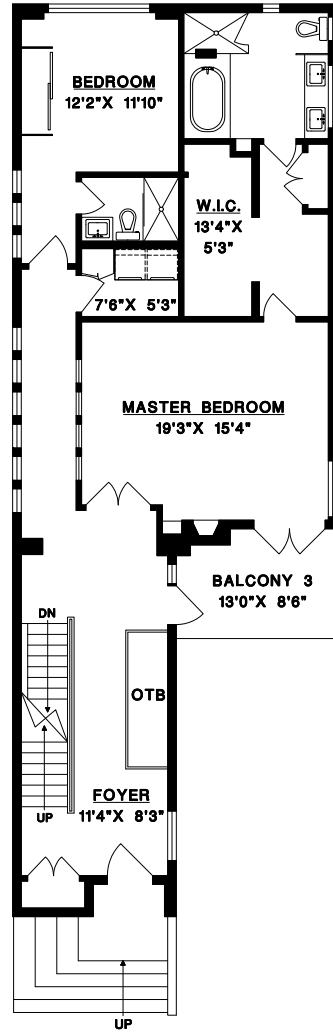

BEEBE CLINE

BUS: 604-531-1909
CEL: 604-830-7458
www.whiterocklifestyles.com

UPPER FLOOR	1171	SQ. FT.
MAIN FLOOR	1345	SQ. FT.
LOWER FLOOR	1138	SQ. FT.
FINISHED AREA	3654	SQ. FT.

GARAGE	259	SQ. FT.
BALCONY 1	275	SQ. FT.
BALCONY 2	103	SQ. FT.
BALCONY 3	108	SQ. FT.
DECK	140	SQ. FT.
PATIO	238	SQ. FT.
SHED	52	SQ. FT.

1" = 8"
SCALE

DRAWN BY: CN
DATE: SEPTEMBER 2020
REVISED: