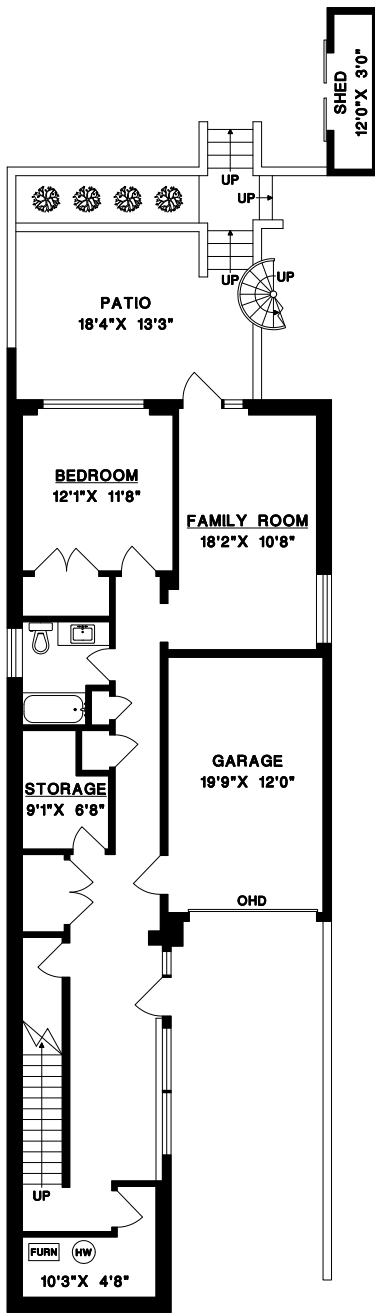

BEEBE CLINE

BUS: 604-531-1909
CEL: 604-830-7458
www.whiterocklifestyles.com

UPPER FLOOR	1171	SQ. FT.
MAIN FLOOR	1345	SQ. FT.
LOWER FLOOR	1138	SQ. FT.
FINISHED AREA	3654	SQ. FT.

GARAGE	259	SQ. FT.
BALCONY 1	275	SQ. FT.
BALCONY 2	103	SQ. FT.
BALCONY 3	108	SQ. FT.
DECK	140	SQ. FT.
PATIO	238	SQ. FT.
SHED	52	SQ. FT.

1" = 8"
SCALE

DRAWN BY: CN
DATE: SEPTEMBER 2020
REVISED: