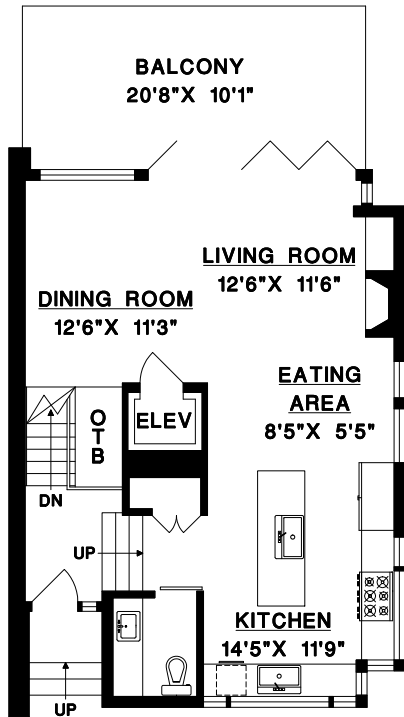

BEEBE CLINE

BUS: 604-531-1909
 CEL: 604-830-7458
 www.whiterocklifestyles.com

**15046 BUENA VISTA AVENUE,
 WHITE ROCK, B.C.**

UPPER FLOOR

MAIN FLOOR

LOWER FLOOR

BASEMENT

UPPER FLOOR	748	SQ. FT.
MAIN FLOOR	689	SQ. FT.
LOWER LOWER	935	SQ. FT.
BASEMENT	389	SQ. FT.
FINISHED AREA	2761	SQ. FT.

GARAGE	549	SQ. FT.
BALCONY 1	213	SQ. FT.
BALCONY 2	198	SQ. FT.