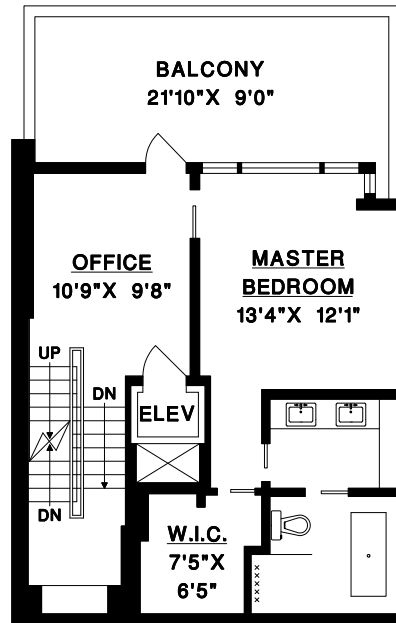

BEEBE CLINE

BUS: 604-531-1909
 CEL: 604-830-7458
 www.whiterocklifestyles.com

**15046 BUENA VISTA AVENUE,
 WHITE ROCK, B.C.**

UPPER FLOOR

MAIN FLOOR

LOWER FLOOR

BASEMENT

UPPER FLOOR	748	SQ. FT.
MAIN FLOOR	689	SQ. FT.
LOWER LOWER	935	SQ. FT.
BASEMENT	389	SQ. FT.
FINISHED AREA	2761	SQ. FT.

GARAGE	549	SQ. FT.
BALCONY 1	213	SQ. FT.
BALCONY 2	198	SQ. FT.