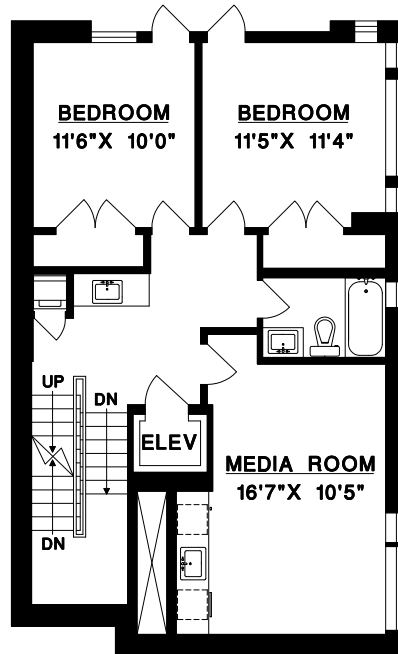

BEEBE CLINE

BUS: 604-531-1909
 CEL: 604-830-7458
 www.whiterocklifestyles.com

**15046 BUENA VISTA AVENUE,
 WHITE ROCK, B.C.**

UPPER FLOOR

MAIN FLOOR

LOWER FLOOR

BASEMENT

UPPER FLOOR	748	SQ. FT.
MAIN FLOOR	689	SQ. FT.
LOWER LOWER	935	SQ. FT.
BASEMENT	389	SQ. FT.
FINISHED AREA	2761	SQ. FT.

GARAGE	549	SQ. FT.
BALCONY 1	213	SQ. FT.
BALCONY 2	198	SQ. FT.