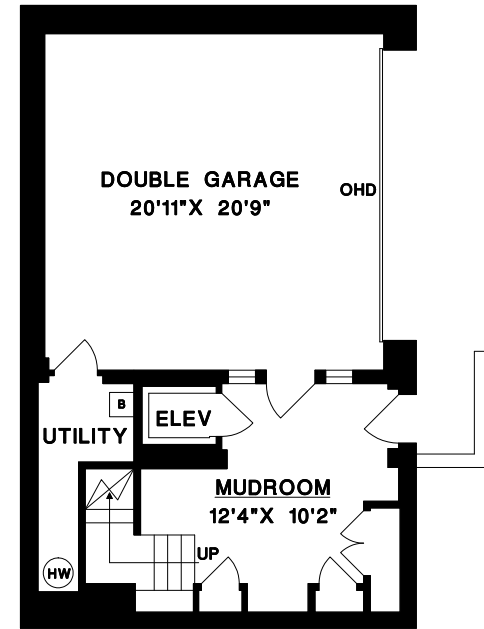

BEEBE CLINE

BUS: 604-531-1909
 CEL: 604-830-7458
 www.whiterocklifestyles.com

**15046 BUENA VISTA AVENUE,
 WHITE ROCK, B.C.**

UPPER FLOOR

MAIN FLOOR

LOWER FLOOR

BASEMENT

UPPER FLOOR	748	SQ. FT.
MAIN FLOOR	689	SQ. FT.
LOWER LOWER	935	SQ. FT.
BASEMENT	389	SQ. FT.
FINISHED AREA	2761	SQ. FT.

GARAGE	549	SQ. FT.
BALCONY 1	213	SQ. FT.
BALCONY 2	198	SQ. FT.