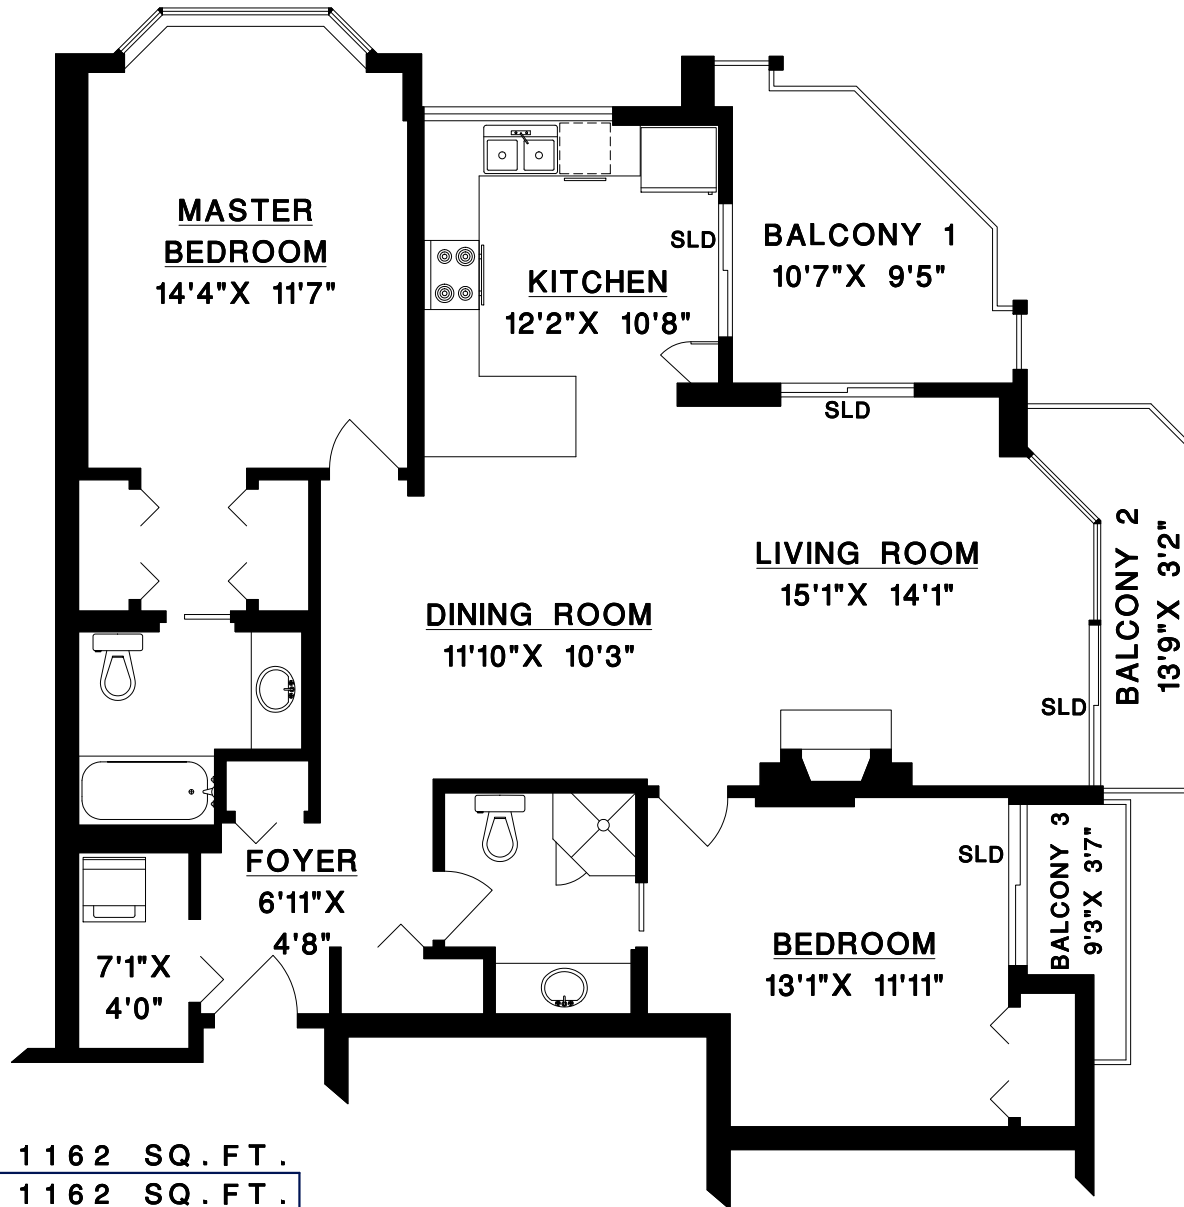

BEEBE CLINE

BUS: 604-531-1909
CEL: 604-830-7458
www.whiterocklifestyles.com

MAIN FLOOR	1162	SQ. FT.
FINISHED AREA	1162	SQ. FT.

BALCONY 1	92	SQ. FT.
BALCONY 2	51	SQ. FT.
BALCONY 3	26	SQ. FT.

*Area measurements taken to center of all walls.