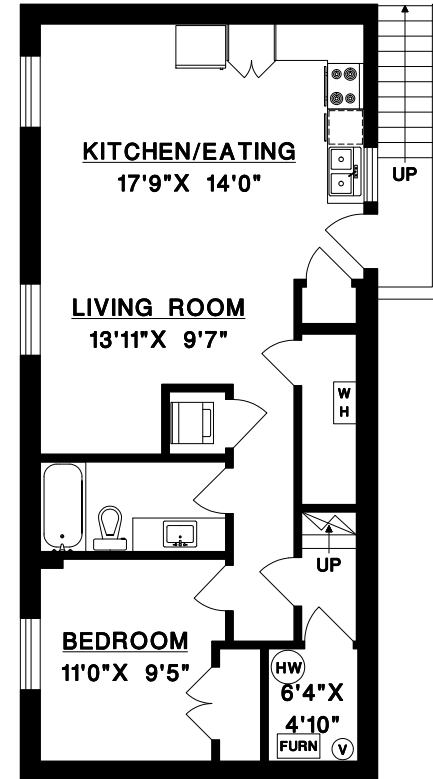

BEEBE CLINE

BUS: 604-531-1909
 CEL: 604-830-7458
 www.whiterocklifestyles.com

MAIN FLOOR

UPPER FLOOR

LOWER FLOOR

| | | |
|----------------------|-------------|----------------|
| UPPER FLOOR | 834 | SQ. FT. |
| MAIN FLOOR | 846 | SQ. FT. |
| LOWER FLOOR | 84 | SQ. FT. |
| SUITE | 750 | SQ. FT. |
| FINISHED AREA | 2514 | SQ. FT. |

| | | |
|--------|-----|---------|
| GARAGE | 425 | SQ. FT. |
| DECK | 114 | SQ. FT. |
| PORCH | 95 | SQ. FT. |

2521 164A STREET,
 SURREY, B.C.

DRAWN BY: CN
 DATE: JUNE 2010
 REVISED: