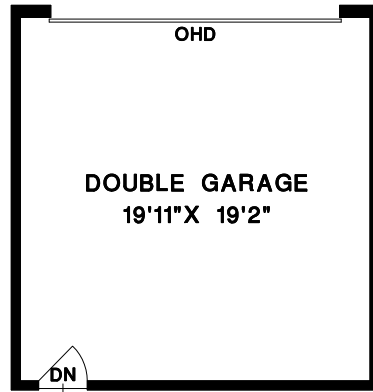

BEEBE CLINE

BUS: 604-531-1909
 CEL: 604-830-7458
 www.whiterocklifestyles.com

MAIN FLOOR

UPPER FLOOR

LOWER FLOOR

| | | |
|----------------------|-------------|----------------|
| UPPER FLOOR | 834 | SQ. FT. |
| MAIN FLOOR | 846 | SQ. FT. |
| LOWER FLOOR | 84 | SQ. FT. |
| SUITE | 750 | SQ. FT. |
| FINISHED AREA | 2514 | SQ. FT. |

| | | |
|--------|-----|---------|
| GARAGE | 425 | SQ. FT. |
| DECK | 114 | SQ. FT. |
| PORCH | 95 | SQ. FT. |

2521 164A STREET,
 SURREY, B.C.

DRAWN BY: CN
 DATE: JUNE 2010
 REVISED: