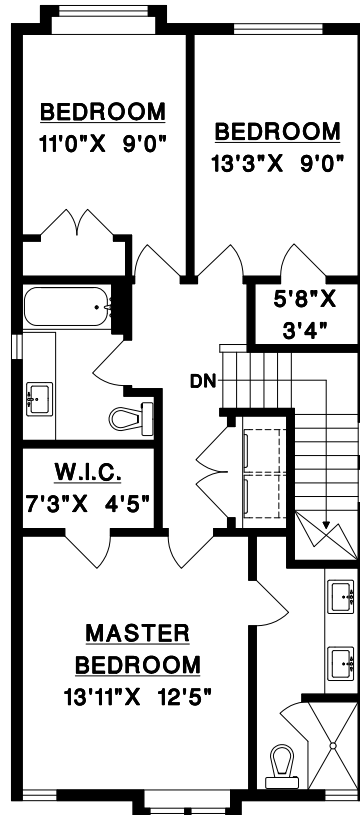

BEEBE CLINE

BUS: 604-531-1909
 CEL: 604-830-7458
 www.whiterocklifestyles.com

MAIN FLOOR

UPPER FLOOR

LOWER FLOOR

| | | |
|----------------------|-------------|----------------|
| UPPER FLOOR | 834 | SQ. FT. |
| MAIN FLOOR | 846 | SQ. FT. |
| LOWER FLOOR | 84 | SQ. FT. |
| SUITE | 750 | SQ. FT. |
| FINISHED AREA | 2514 | SQ. FT. |

| | | |
|--------|-----|---------|
| GARAGE | 425 | SQ. FT. |
| DECK | 114 | SQ. FT. |
| PORCH | 95 | SQ. FT. |

2521 164A STREET,
 SURREY, B.C.

DRAWN BY: CN
 DATE: JUNE 2010
 REVISED: