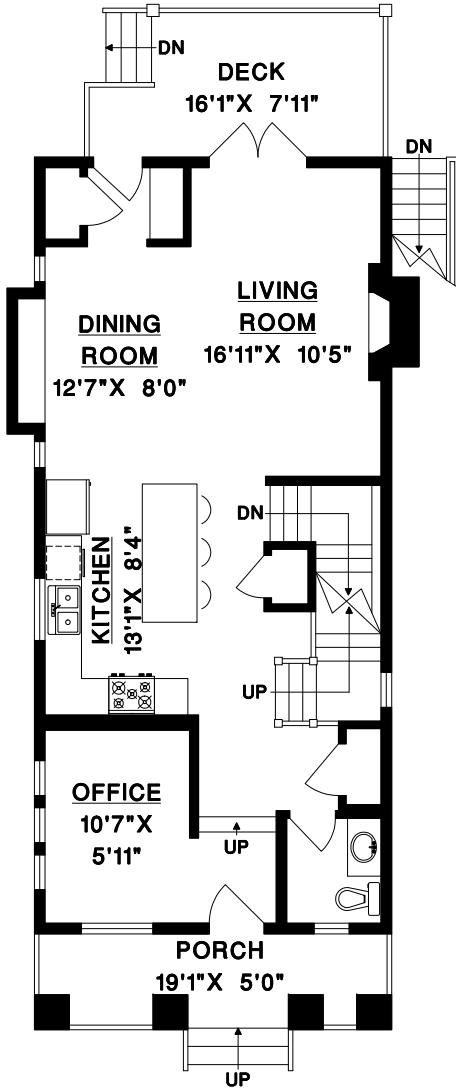

BEEBE CLINE

BUS: 604-531-1909
 CEL: 604-830-7458
 www.whiterocklifestyles.com

MAIN FLOOR

UPPER FLOOR

LOWER FLOOR

| | | |
|----------------------|-------------|----------------|
| UPPER FLOOR | 834 | SQ. FT. |
| MAIN FLOOR | 846 | SQ. FT. |
| LOWER FLOOR | 84 | SQ. FT. |
| SUITE | 750 | SQ. FT. |
| FINISHED AREA | 2514 | SQ. FT. |

| | | |
|--------|-----|---------|
| GARAGE | 425 | SQ. FT. |
| DECK | 114 | SQ. FT. |
| PORCH | 95 | SQ. FT. |

2521 164A STREET,
 SURREY, B.C.

DRAWN BY: CN
 DATE: JUNE 2010
 REVISED: