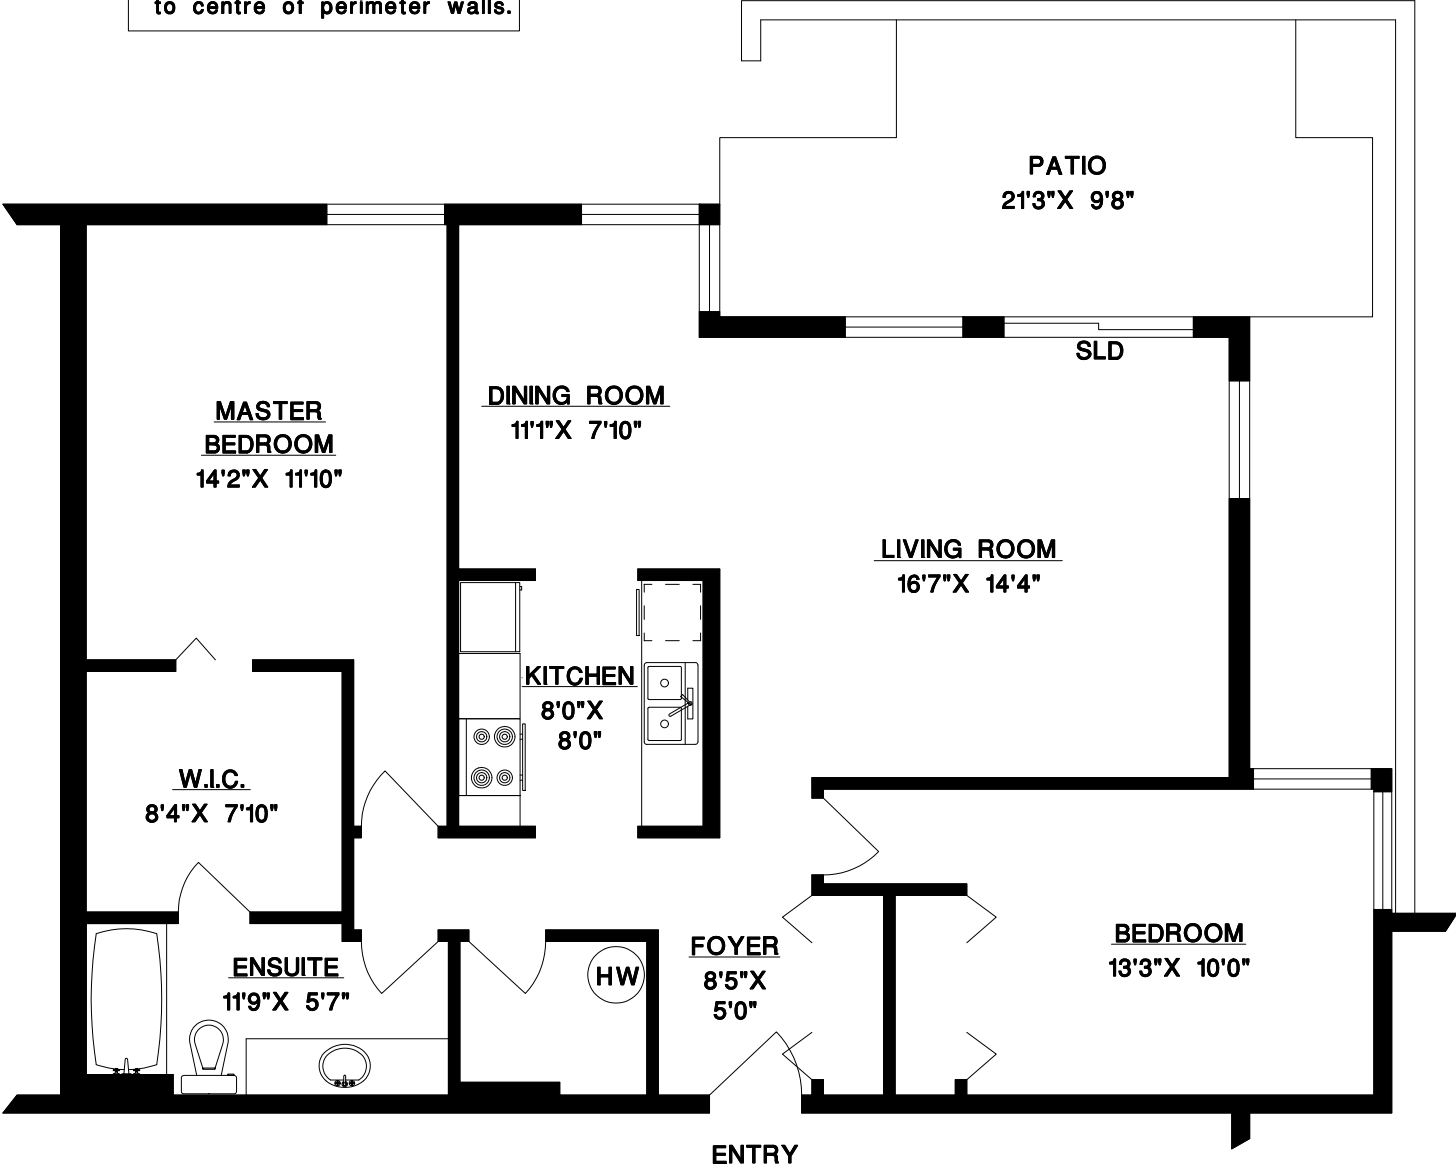

#101 - 333 WETHERSFIELD DRIVE  
VANCOUVER, B.C.

BEEBE CLINE

BUS: 604-531-1909  
CEL: 604-830-7458

[www.whiterocklifestyles.com](http://www.whiterocklifestyles.com)

\* TOTAL 1085 SQ. FT.  
PATIO 181 SQ. FT.

\*Area calculations taken to centre of perimeter walls.

SCALE