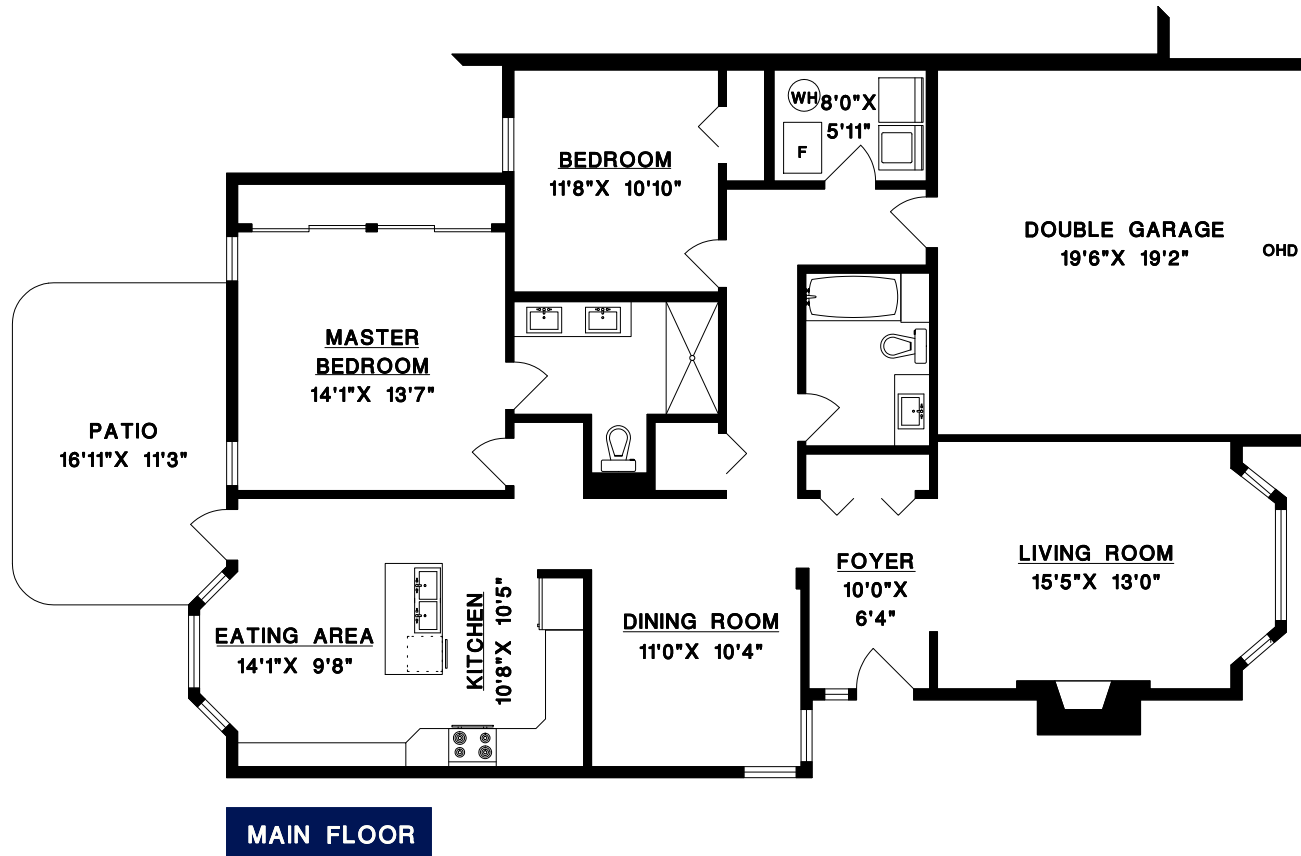

**BEEBE CLINE**

BUS: 604-531-1909

CEL: 604-830-7458

www.whiterocklifestyles.com

MAIN FLOOR	1549	SQ. FT.
FINISHED AREA	1549	SQ. FT.

GARAGE	397	SQ. FT.
PATIO	186	SQ. FT.

DRAWN BY: CN  
 DATE: MARCH 2020  
 REVISED: