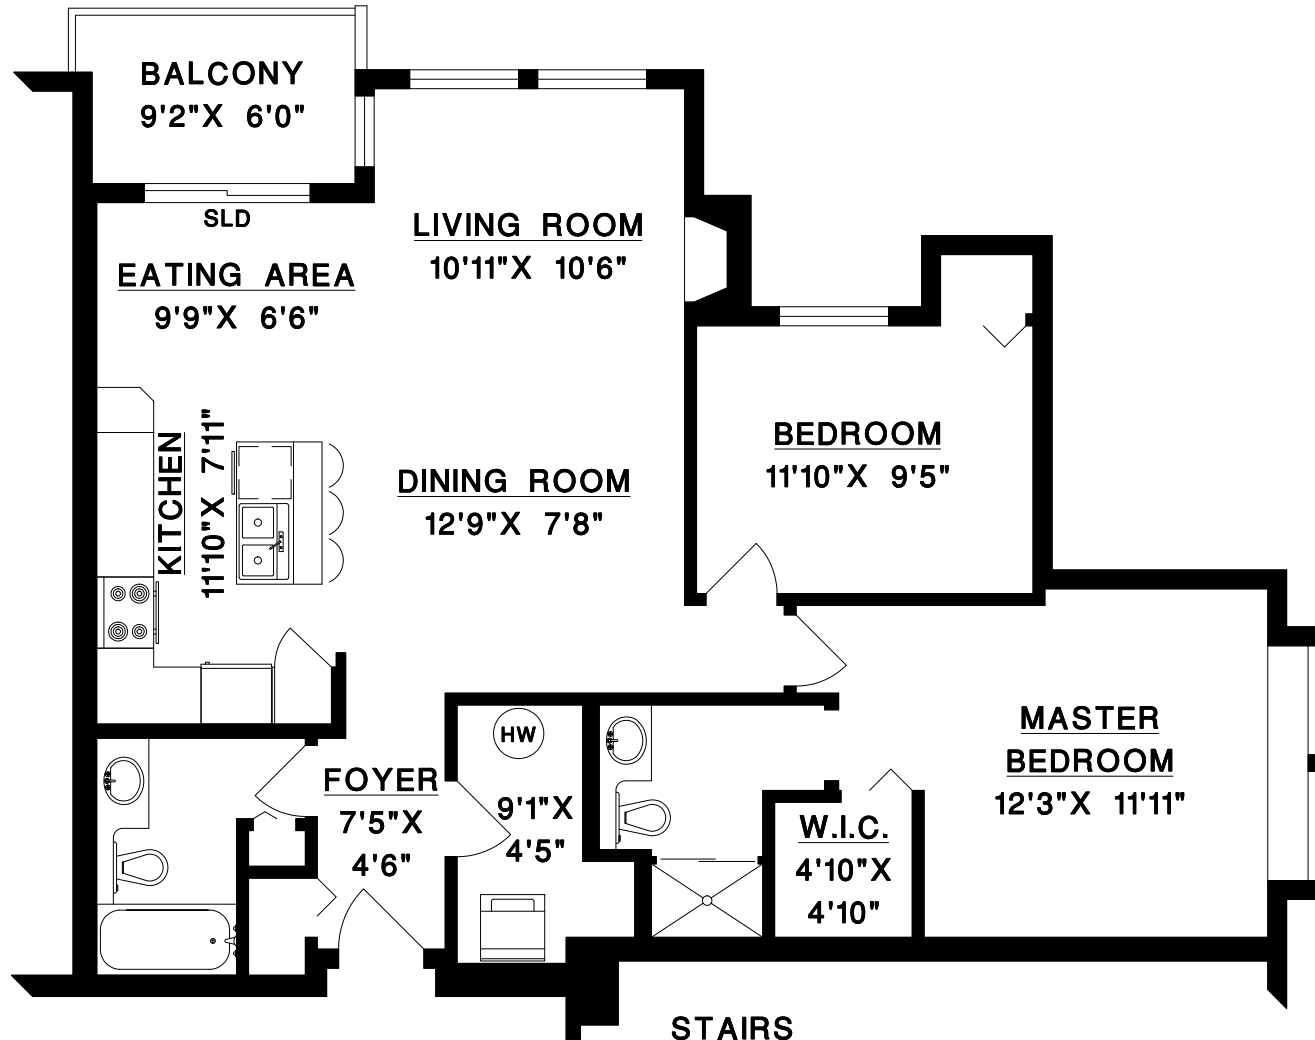

BEEBE CLINE

BUS: 604-531-1909
CEL: 604-830-7458
www.whiterocklifestyles.com

MAIN FLOOR	1034	SQ. FT.
FINISHED AREA	1034	SQ. FT.

BALCONY 56 SQ. FT.

*Area measurements taken to center of all walls.

DRAWN BY: CN
DATE: AUGUST 2019
REVISED: