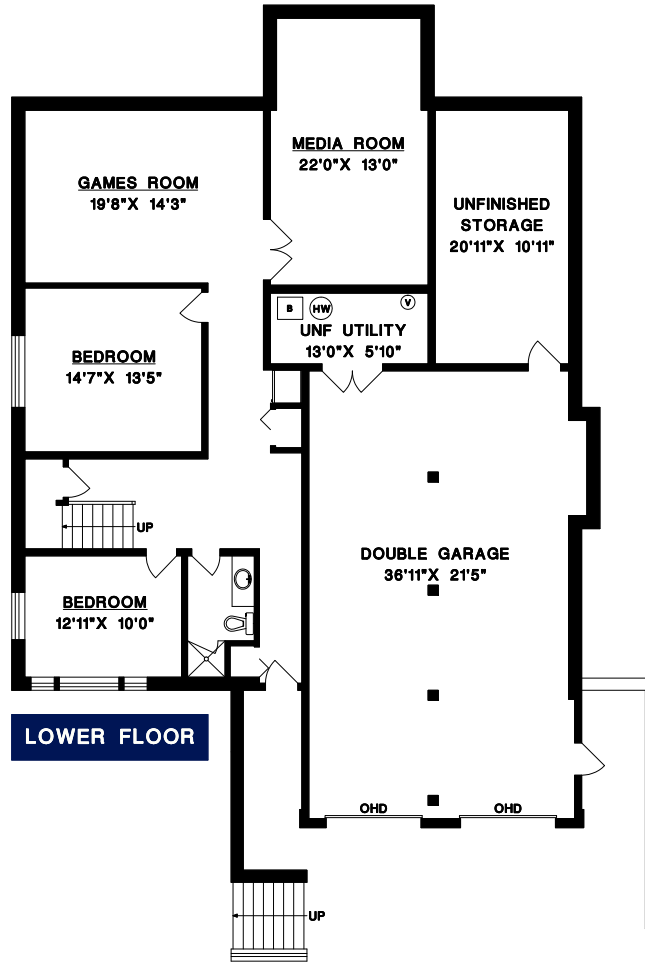

BEEBE CLINE

BUS: 604-531-1909
 CEL: 604-830-7458
 www.whiterocklifestyles.com

1838 126TH STREET,
 SURREY, B.C.

UPPER FLOOR	1384 SQ. FT.
MAIN FLOOR	1917 SQ. FT.
LOWER FLOOR	1455 SQ. FT.
FINISHED AREA	4756 SQ. FT.
UNFINISHED	358 SQ. FT.
TOTAL AREA	5114 SQ. FT.

GARAGE	870 SQ. FT.
WORKSHOP	732 SQ. FT.
BALCONY	85 SQ. FT.
DECK 1	713 SQ. FT.
DECK 2	415 SQ. FT.

1" = 8'
 SCALE

DRAWN BY: CN
 DATE: JUNE 2019
 REVISED: