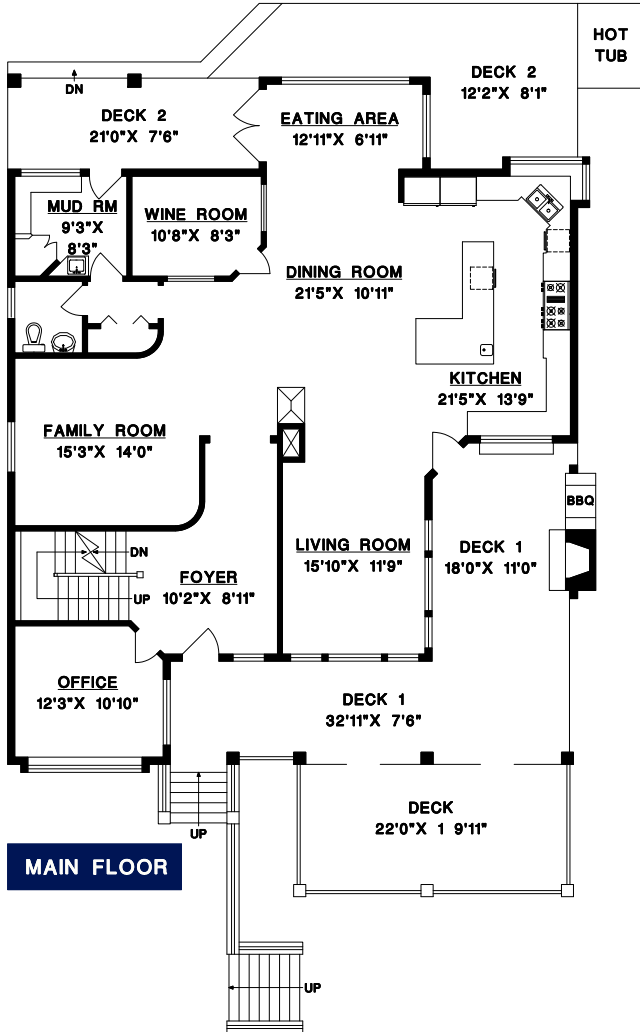

BEEBE CLINE

BUS: 604-531-1909
 CEL: 604-830-7458
 www.whiterocklifestyles.com

1838 126TH STREET,
 SURREY, B.C.

UPPER FLOOR	1384 SQ. FT.
MAIN FLOOR	1917 SQ. FT.
LOWER FLOOR	1455 SQ. FT.
FINISHED AREA	4756 SQ. FT.
UNFINISHED	358 SQ. FT.
TOTAL AREA	5114 SQ. FT.

GARAGE	870 SQ. FT.
WORKSHOP	732 SQ. FT.
BALCONY	85 SQ. FT.
DECK 1	713 SQ. FT.
DECK 2	415 SQ. FT.

1" = 8'
 SCALE

DRAWN BY: CN
 DATE: JUNE 2019
 REVISED: