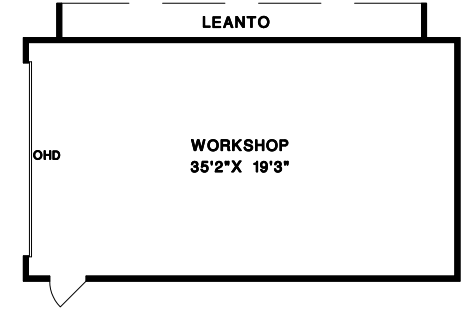

BEEBE CLINE

BUS: 604-531-1909
 CEL: 604-830-7458
 www.whiterocklifestyles.com

1838 126TH STREET,
 SURREY, B.C.

UPPER FLOOR	1384 SQ. FT.
MAIN FLOOR	1917 SQ. FT.
LOWER FLOOR	1455 SQ. FT.
FINISHED AREA	4756 SQ. FT.
UNFINISHED	358 SQ. FT.
TOTAL AREA	5114 SQ. FT.

GARAGE	870 SQ. FT.
WORKSHOP	732 SQ. FT.
BALCONY	85 SQ. FT.
DECK 1	713 SQ. FT.
DECK 2	415 SQ. FT.

1" = 8'
 SCALE

DRAWN BY: CN
 DATE: JUNE 2019
 REVISED: