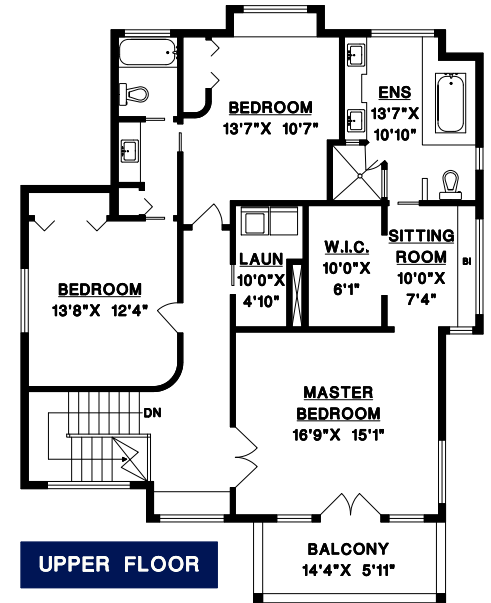

BEEBE CLINE

BUS: 604-531-1909
 CEL: 604-830-7458
 www.whiterocklifestyles.com

1838 126TH STREET,
 SURREY, B.C.

UPPER FLOOR	1384 SQ. FT.
MAIN FLOOR	1917 SQ. FT.
LOWER FLOOR	1455 SQ. FT.
FINISHED AREA	4756 SQ. FT.
UNFINISHED	358 SQ. FT.
TOTAL AREA	5114 SQ. FT.

GARAGE	870 SQ. FT.
WORKSHOP	732 SQ. FT.
BALCONY	85 SQ. FT.
DECK 1	713 SQ. FT.
DECK 2	415 SQ. FT.

1" = 8'
 SCALE

DRAWN BY: CN
 DATE: JUNE 2019
 REVISED: