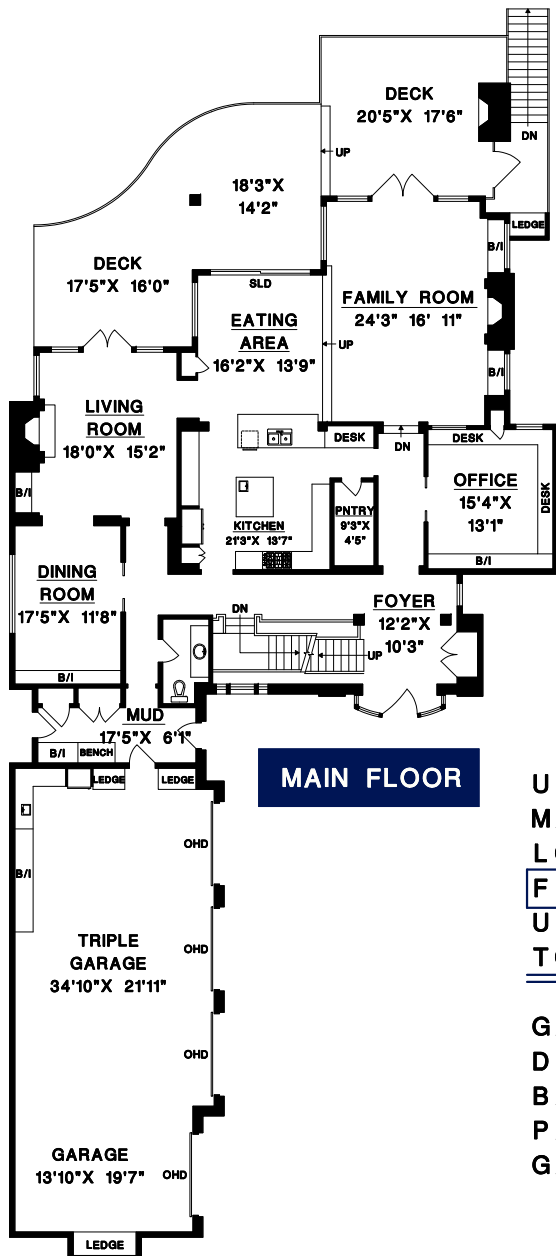

BEEBE CLINE

BUS: 604-531-1909
 CEL: 604-830-7458
 www.whiterocklifestyles.com

**14020 TERRY ROAD,
 WHITE ROCK, B.C.**

MAIN FLOOR

UPPER FLOOR

LOWER FLOOR

UPPER FLOOR	2039	SQ. FT.
MAIN FLOOR	2762	SQ. FT.
LOWER FLOOR	2722	SQ. FT.
FINISHED AREA	7523	SQ. FT.
UNFINISHED	45	SQ. FT.
TOTAL AREA	7568	SQ. FT.

GARAGE	1205	SQ. FT.
DECK	956	SQ. FT.
BALCONY	116	SQ. FT.
PATIO	1263	SQ. FT.
GARDEN STORAGE	93	SQ. FT.

DRAWN BY: JS
 DATE: MAY 2018
 REVISED: