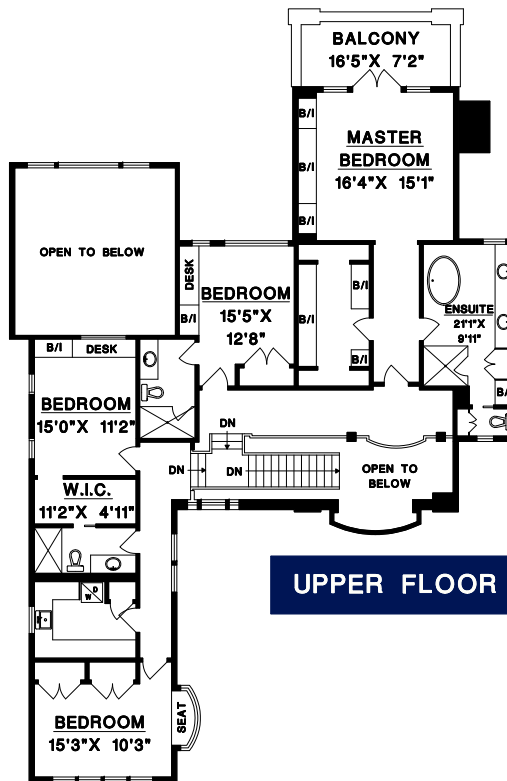

BEEBE CLINE

BUS: 604-531-1909
 CEL: 604-830-7458
 www.whiterocklifestyles.com

**14020 TERRY ROAD,
 WHITE ROCK, B.C.**

MAIN FLOOR

UPPER FLOOR

LOWER FLOOR

UPPER FLOOR	2039	SQ. FT.
MAIN FLOOR	2762	SQ. FT.
LOWER FLOOR	2722	SQ. FT.
FINISHED AREA	7523	SQ. FT.
UNFINISHED	45	SQ. FT.
TOTAL AREA	7568	SQ. FT.

GARAGE	1205	SQ. FT.
DECK	956	SQ. FT.
BALCONY	116	SQ. FT.
PATIO	1263	SQ. FT.
GARDEN STORAGE	93	SQ. FT.

DRAWN BY: JS
 DATE: MAY 2018
 REVISED: