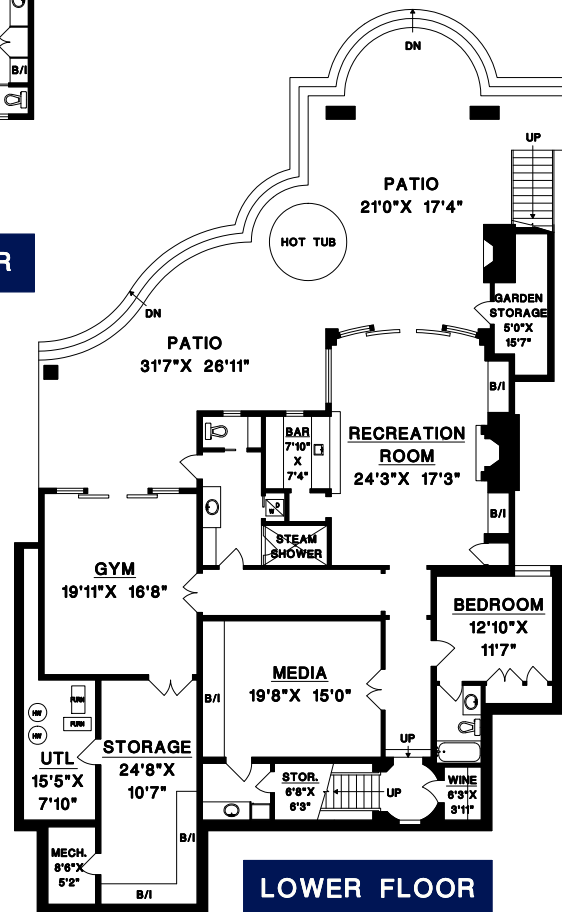

BEEBE CLINE

BUS: 604-531-1909
 CEL: 604-830-7458
 www.whiterocklifestyles.com

**14020 TERRY ROAD,
 WHITE ROCK, B.C.**

MAIN FLOOR

UPPER FLOOR

LOWER FLOOR

UPPER FLOOR	2039	SQ. FT.
MAIN FLOOR	2762	SQ. FT.
LOWER FLOOR	2722	SQ. FT.
FINISHED AREA	7523	SQ. FT.
UNFINISHED	45	SQ. FT.
TOTAL AREA	7568	SQ. FT.

GARAGE	1205	SQ. FT.
DECK	956	SQ. FT.
BALCONY	116	SQ. FT.
PATIO	1263	SQ. FT.
GARDEN STORAGE	93	SQ. FT.

DRAWN BY: JS
 DATE: MAY 2018
 REVISED: