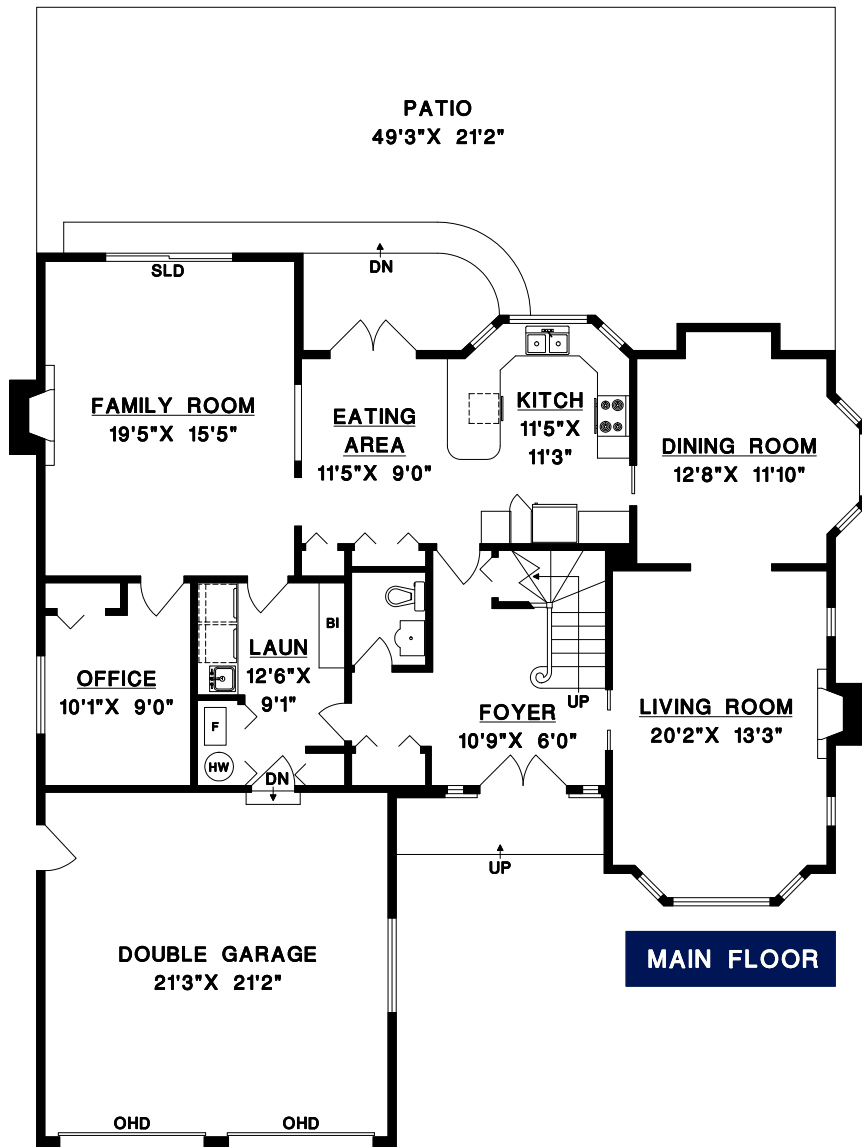

BEEBE CLINE

BUS: 604-531-1909
CEL: 604-830-7458
www.whiterocklifestyles.com

13360 18A AVENUE,
SURREY, B.C.

MAIN FLOOR

UPPER FLOOR

UPPER FLOOR	1288	SQ. FT.
MAIN FLOOR	1577	SQ. FT.
LOWER FLOOR	2865	SQ. FT.

GARAGE	488	SQ. FT.
PATIO	916	SQ. FT.