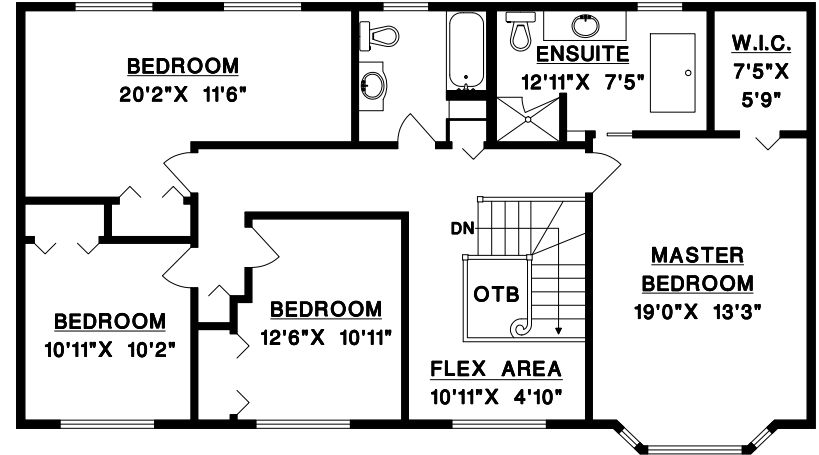

BEEBE CLINE

BUS: 604-531-1909
CEL: 604-830-7458
www.whiterocklifestyles.com

13360 18A AVENUE,
SURREY, B.C.

MAIN FLOOR

UPPER FLOOR

UPPER FLOOR	1288	SQ. FT.
MAIN FLOOR	1577	SQ. FT.
LOWER FLOOR	2865	SQ. FT.

GARAGE	488	SQ. FT.
PATIO	916	SQ. FT.