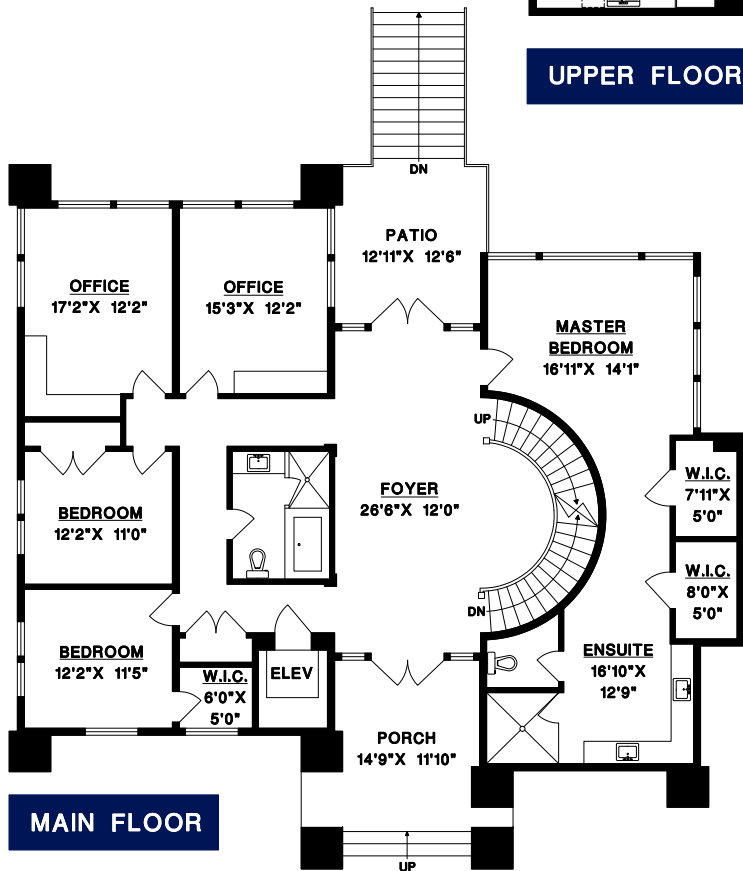

13460 MARINE DRIVE,
SURREY, B.C.

BEEBE CLINE

BUS: 604-531-1909
CEL: 604-830-7458
www.whiterocklifestyles.com

UPPER FLOOR

UPPER FLOOR	1300	SQ. FT.
MAIN FLOOR	2374	SQ. FT.
LOWER FLOOR	1593	SQ. FT.
FINISHED AREA	5267	SQ. FT.

GARAGE	854	SQ. FT.
BALCONY	673	SQ. FT.
PATIO	157	SQ. FT.
PORCH	155	SQ. FT.

MAIN FLOOR

LOWER FLOOR

1" = 6'
SCALE

DRAWN BY: CN
DATE: AUGUST 2017
REVISED: