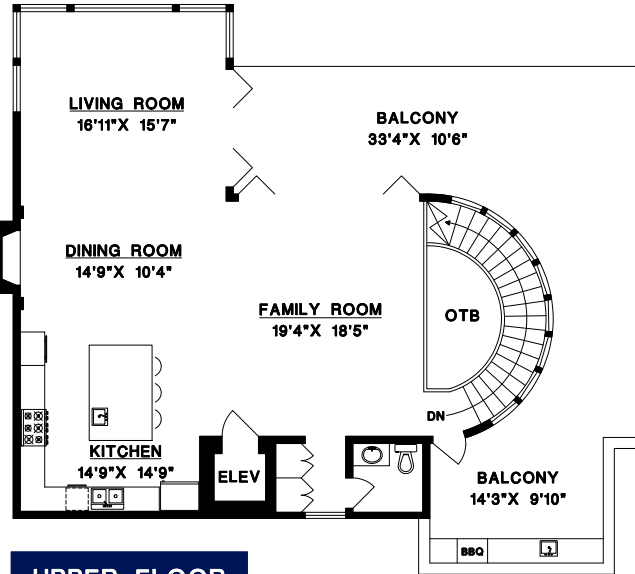

13460 MARINE DRIVE,
SURREY, B.C.

BEEBE CLINE

BUS: 604-531-1909
CEL: 604-830-7458
www.whiterocklifestyles.com

UPPER FLOOR

UPPER FLOOR	1300	SQ. FT.
MAIN FLOOR	2374	SQ. FT.
LOWER FLOOR	1593	SQ. FT.
FINISHED AREA	5267	SQ. FT.

GARAGE	854	SQ. FT.
BALCONY	673	SQ. FT.
PATIO	157	SQ. FT.
PORCH	155	SQ. FT.

MAIN FLOOR

LOWER FLOOR

1" = 6'
SCALE

DRAWN BY: CN
DATE: AUGUST 2017
REVISED: