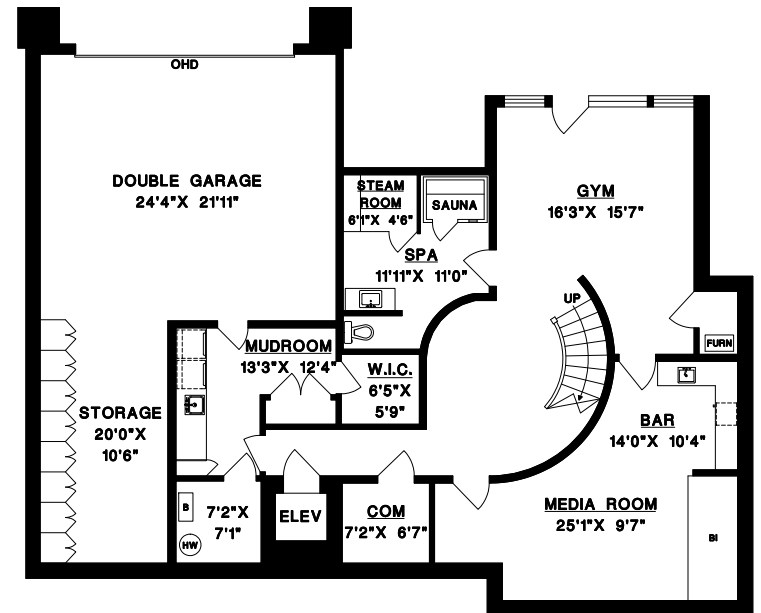

13460 MARINE DRIVE,
SURREY, B.C.

BEEBE CLINE

BUS: 604-531-1909
CEL: 604-830-7458
www.whiterocklifestyles.com

UPPER FLOOR

UPPER FLOOR	1300	SQ. FT.
MAIN FLOOR	2374	SQ. FT.
LOWER FLOOR	1593	SQ. FT.
FINISHED AREA	5267	SQ. FT.

GARAGE	854	SQ. FT.
BALCONY	673	SQ. FT.
PATIO	157	SQ. FT.
PORCH	155	SQ. FT.

MAIN FLOOR

LOWER FLOOR

1" = 6'
SCALE

DRAWN BY: CN
DATE: AUGUST 2017
REVISED: