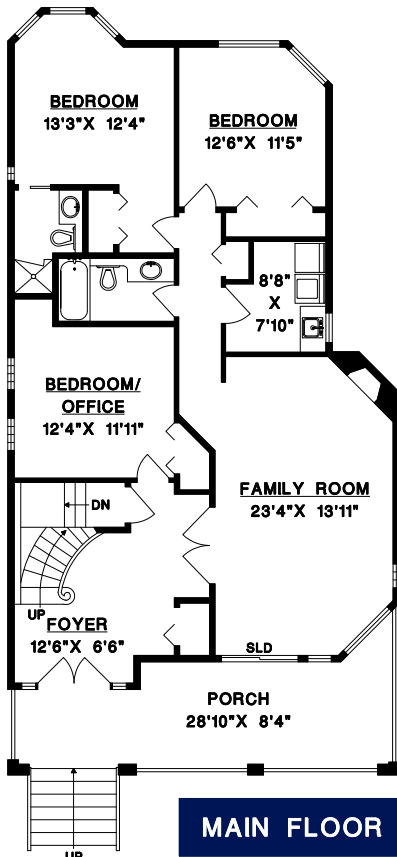

BEEBE CLINE

BUS: 604-531-1909
CEL: 604-830-7458
www.whiterocklifestyles.com

UPPER FLOOR

LOWER FLOOR

MAIN FLOOR

UPPER FLOOR	1363	SQ. FT.
MAIN FLOOR	1363	SQ. FT.
LOWER FLOOR	1184	SQ. FT.
FINISHED AREA	3910	SQ. FT.

GARAGE 1	437	SQ. FT.
GARAGE 2	483	SQ. FT.
ABOVE GARAGE	499	SQ. FT.
BALCONY 1	204	SQ. FT.
BALCONY 2	43	SQ. FT.
PORCH	233	SQ. FT.

1" = 6"
SCALE

DRAWN BY: CN
DATE: AUGUST 2017
REVISED: