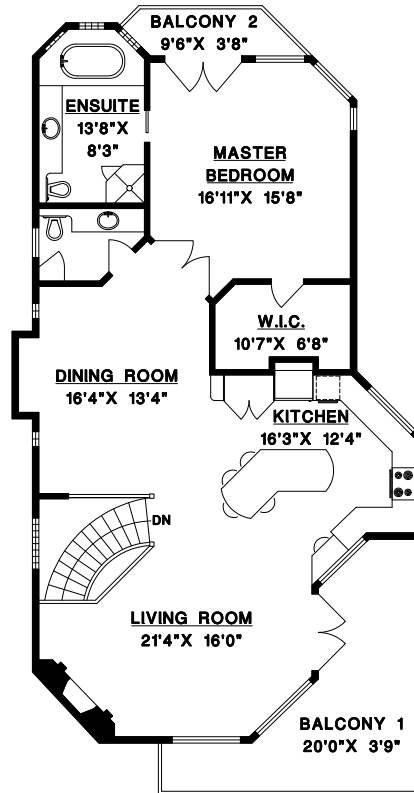

BEEBE CLINE

BUS: 604-531-1909
CEL: 604-830-7458
www.whiterocklifestyles.com

UPPER FLOOR

LOWER FLOOR

MAIN FLOOR

UPPER FLOOR	1363	SQ. FT.
MAIN FLOOR	1363	SQ. FT.
LOWER FLOOR	1184	SQ. FT.
FINISHED AREA	3910	SQ. FT.

GARAGE 1	437	SQ. FT.
GARAGE 2	483	SQ. FT.
ABOVE GARAGE	499	SQ. FT.
BALCONY 1	204	SQ. FT.
BALCONY 2	43	SQ. FT.
PORCH	233	SQ. FT.

1" = 6"
SCALE

DRAWN BY: CN
DATE: AUGUST 2017
REVISED: