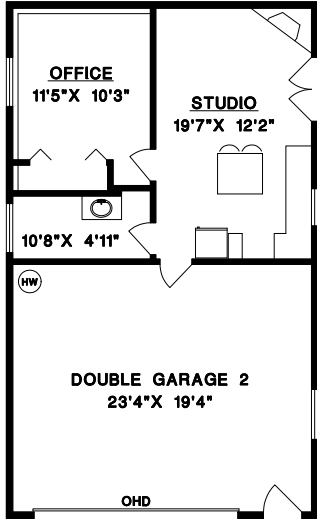

BEEBE CLINE

BUS: 604-531-1909
CEL: 604-830-7458
www.whiterocklifestyles.com

UPPER FLOOR

LOWER FLOOR

MAIN FLOOR

UPPER FLOOR	1363	SQ. FT.
MAIN FLOOR	1363	SQ. FT.
LOWER FLOOR	1184	SQ. FT.
FINISHED AREA	3910	SQ. FT.

GARAGE 1	437	SQ. FT.
GARAGE 2	483	SQ. FT.
ABOVE GARAGE	499	SQ. FT.
BALCONY 1	204	SQ. FT.
BALCONY 2	43	SQ. FT.
PORCH	233	SQ. FT.

1" = 6"
SCALE

DRAWN BY: CN
DATE: AUGUST 2017
REVISED: