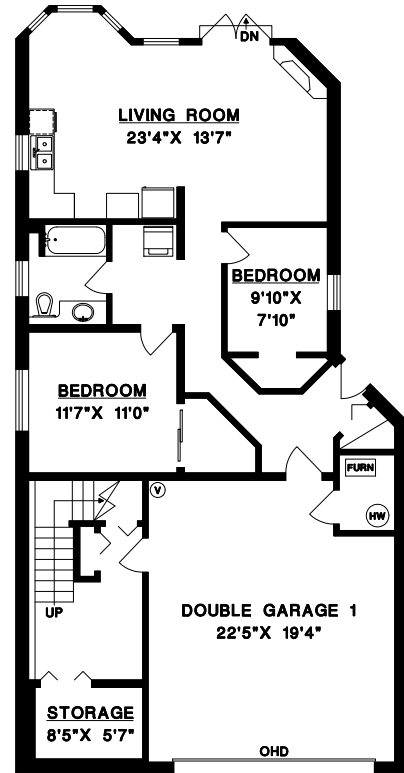

BEEBE CLINE

BUS: 604-531-1909
CEL: 604-830-7458
www.whiterocklifestyles.com

UPPER FLOOR

LOWER FLOOR

MAIN FLOOR

UPPER FLOOR	1363	SQ. FT.
MAIN FLOOR	1363	SQ. FT.
LOWER FLOOR	1184	SQ. FT.
FINISHED AREA	3910	SQ. FT.

GARAGE 1	437	SQ. FT.
GARAGE 2	483	SQ. FT.
ABOVE GARAGE	499	SQ. FT.
BALCONY 1	204	SQ. FT.
BALCONY 2	43	SQ. FT.
PORCH	233	SQ. FT.

1" = 6"
SCALE

DRAWN BY: CN
DATE: AUGUST 2017
REVISED: