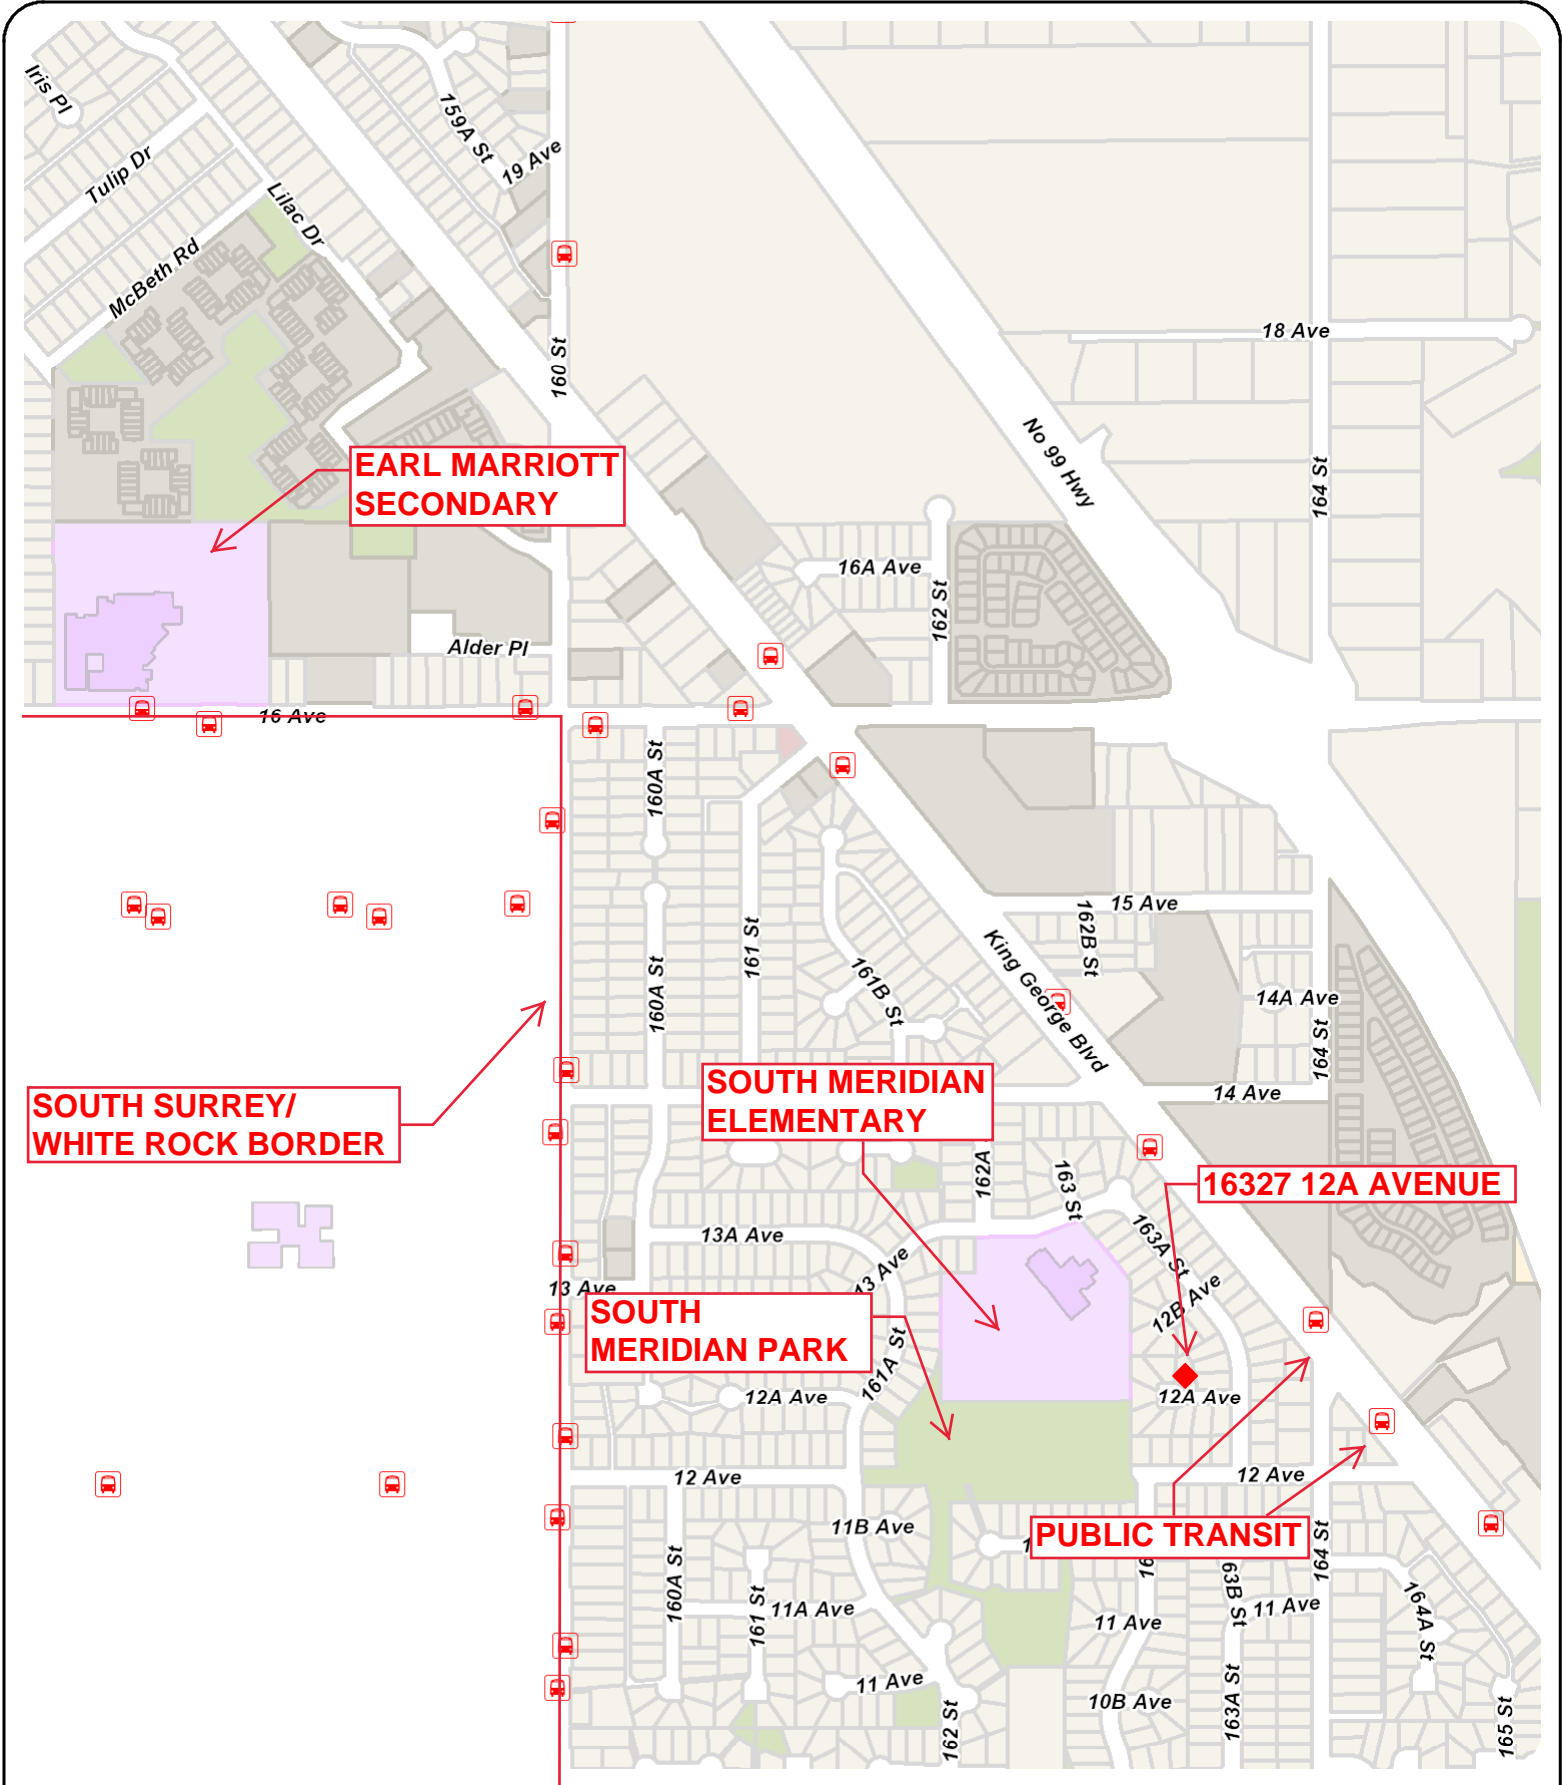

City of Surrey Mapping Online System

SOUTH SURREY/
WHITE ROCK BORDER

EARL MARRIOTT
SECONDARY

SOUTH MERIDIAN
ELEMENTARY

SOUTH
MERIDIAN PARK

16327 12A AVENUE

PUBLIC TRANSIT

16327 12A Avenue

Scale: 1:8,000

The data provided is compiled from various sources and is NOT warranted as to its accuracy or sufficiency by the City of Surrey. This information is provided for information and convenience purposes only. Lot sizes, legal descriptions and encumbrances must be confirmed at the Land Title Office. Use and distribution of this map is subject to all copyright and disclaimer notices at cosmos.surrey.ca