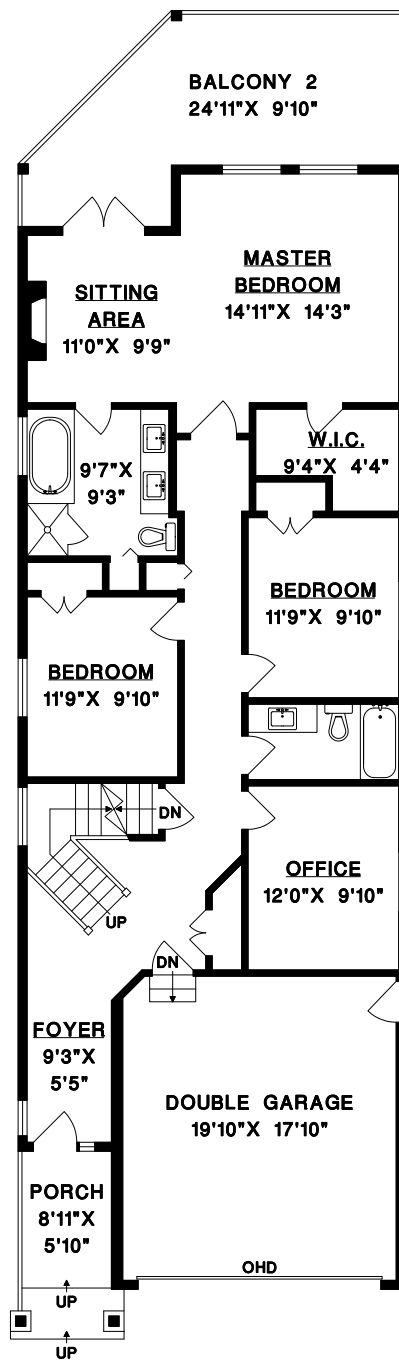

BEEBE CLINE

BUS: 604-531-1909
CEL: 604-830-7458
www.whiterocklifestyles.com

UPPER FLOOR	1 189	SQ. FT.
MAIN FLOOR	1 384	SQ. FT.
LOWER FLOOR	1 383	SQ. FT.
FINISHED AREA	3 956	SQ. FT.

GARAGE	3 85	SQ. FT.
BALCONY 1	5 09	SQ. FT.
BALCONY 2	2 34	SQ. FT.
BALCONY 3	1 18	SQ. FT.
DECK	2 74	SQ. FT.
PORCH	7 4	SQ. FT.