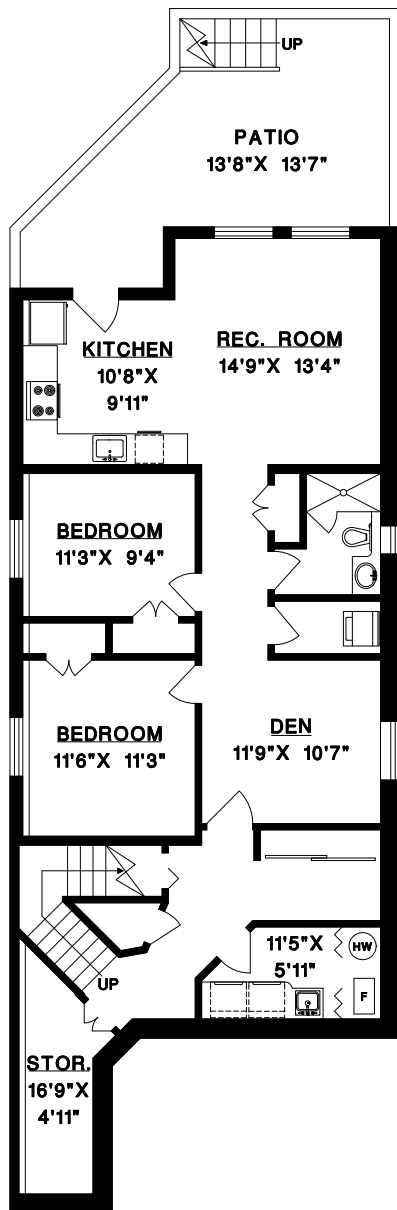

BEEBE CLINE

BUS: 604-531-1909
CEL: 604-830-7458
www.whiterocklifestyles.com

UPPER FLOOR	1 189	SQ. FT.
MAIN FLOOR	1 384	SQ. FT.
LOWER FLOOR	1 383	SQ. FT.
FINISHED AREA	3 956	SQ. FT.

GARAGE	3 85	SQ. FT.
BALCONY 1	5 09	SQ. FT.
BALCONY 2	2 34	SQ. FT.
BALCONY 3	1 18	SQ. FT.
DECK	2 74	SQ. FT.
PORCH	7 4	SQ. FT.