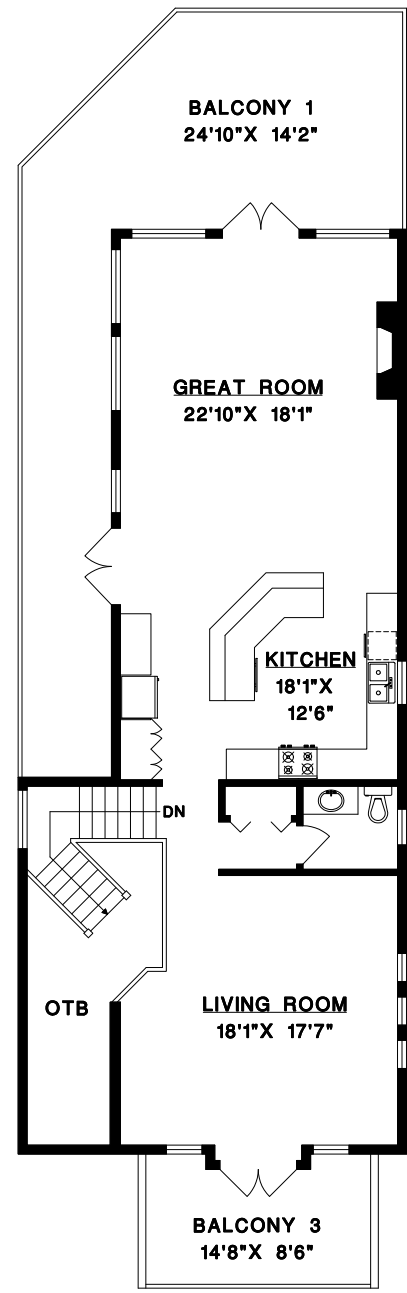

BEEBE CLINE

BUS: 604-531-1909
CEL: 604-830-7458
www.whiterocklifestyles.com

UPPER FLOOR	1 189	SQ. FT.
MAIN FLOOR	1 384	SQ. FT.
LOWER FLOOR	1 383	SQ. FT.
FINISHED AREA	3 956	SQ. FT.

GARAGE	3 85	SQ. FT.
BALCONY 1	5 09	SQ. FT.
BALCONY 2	2 34	SQ. FT.
BALCONY 3	1 18	SQ. FT.
DECK	2 74	SQ. FT.
PORCH	7 4	SQ. FT.