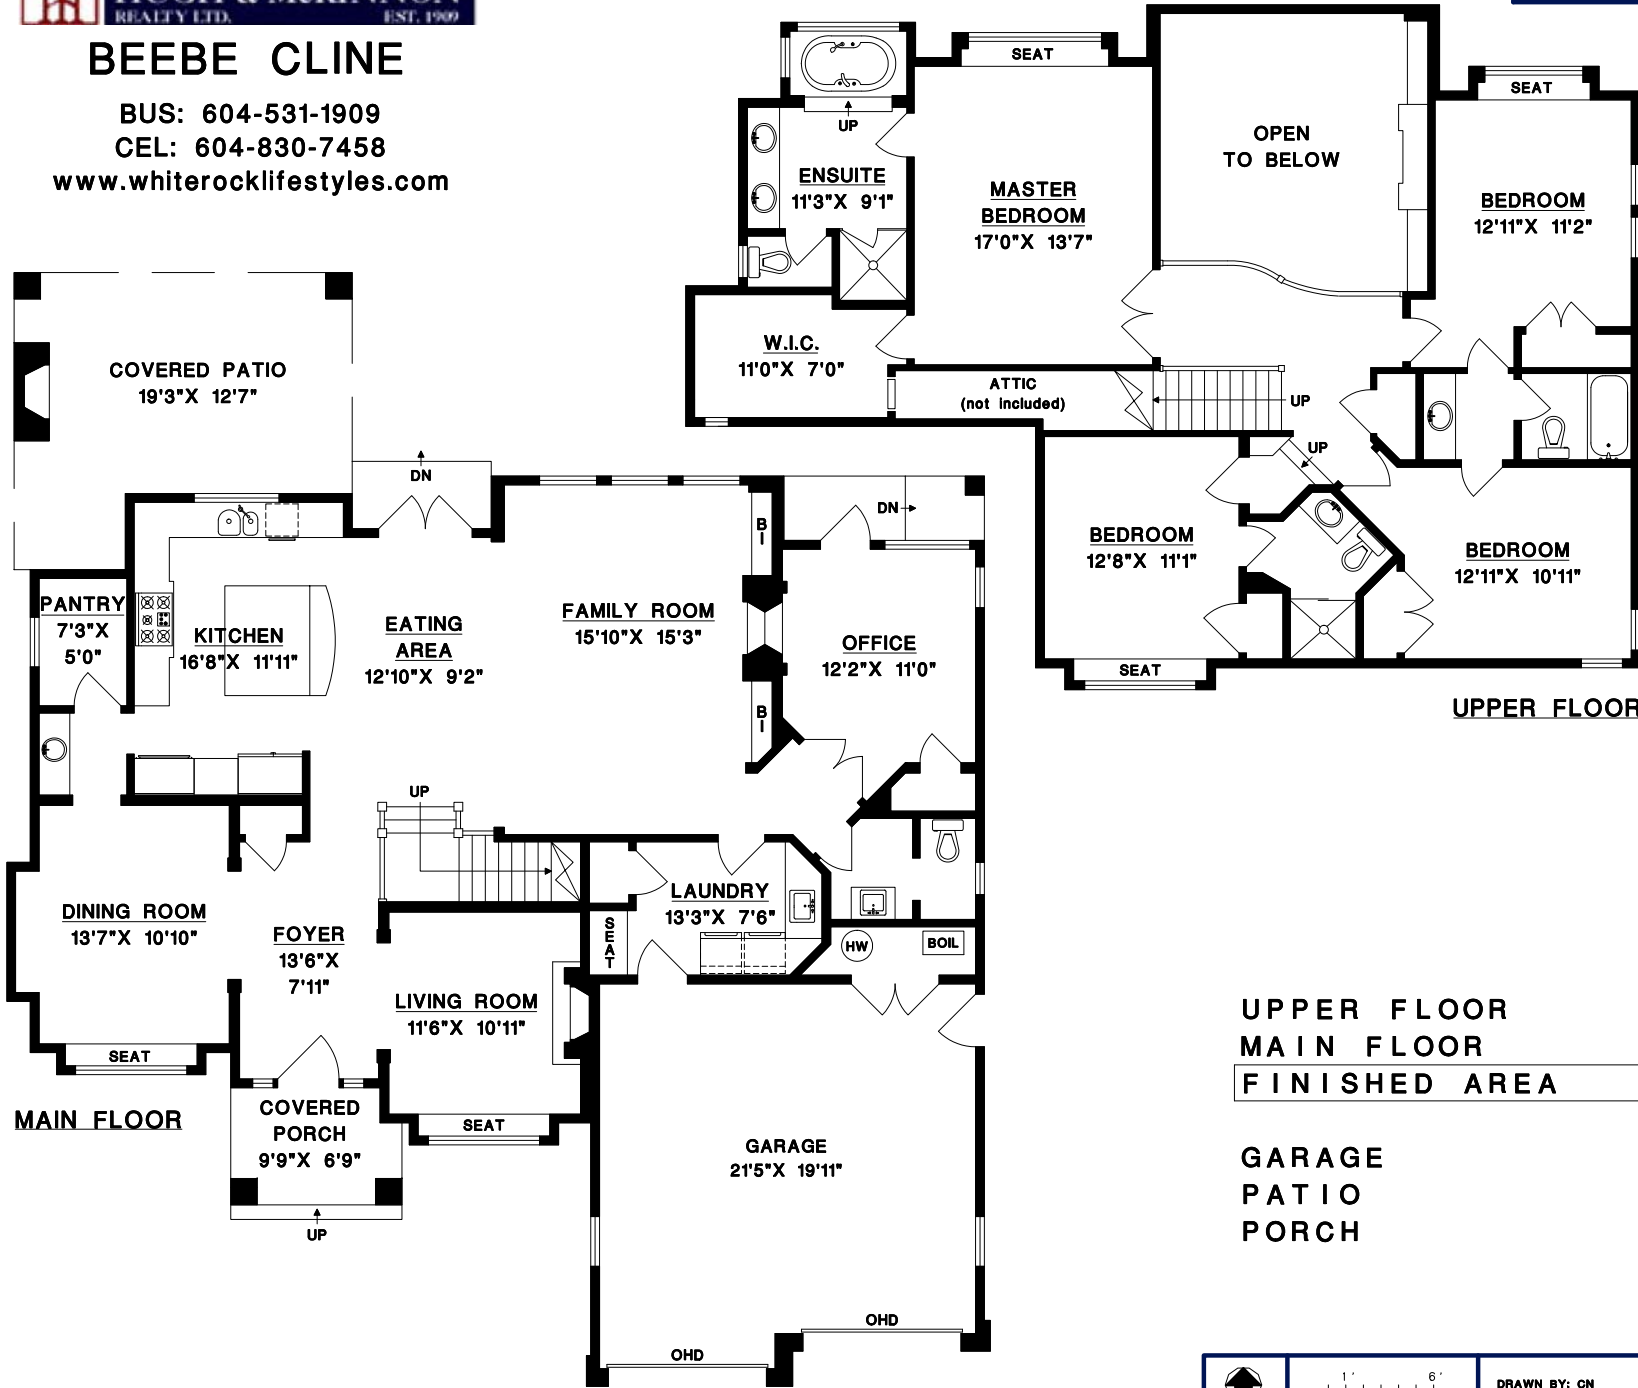

BEEBE CLINE

BUS: 604-531-1909
CEL: 604-830-7458
www.whiterocklifestyles.com

UPPER FLOOR	1330	SQ. FT.
MAIN FLOOR	1670	SQ. FT.
FINISHED AREA	3000	SQ. FT.

GARAGE	489	SQ. FT.
PATIO	270	SQ. FT.
PORCH	63	SQ. FT.