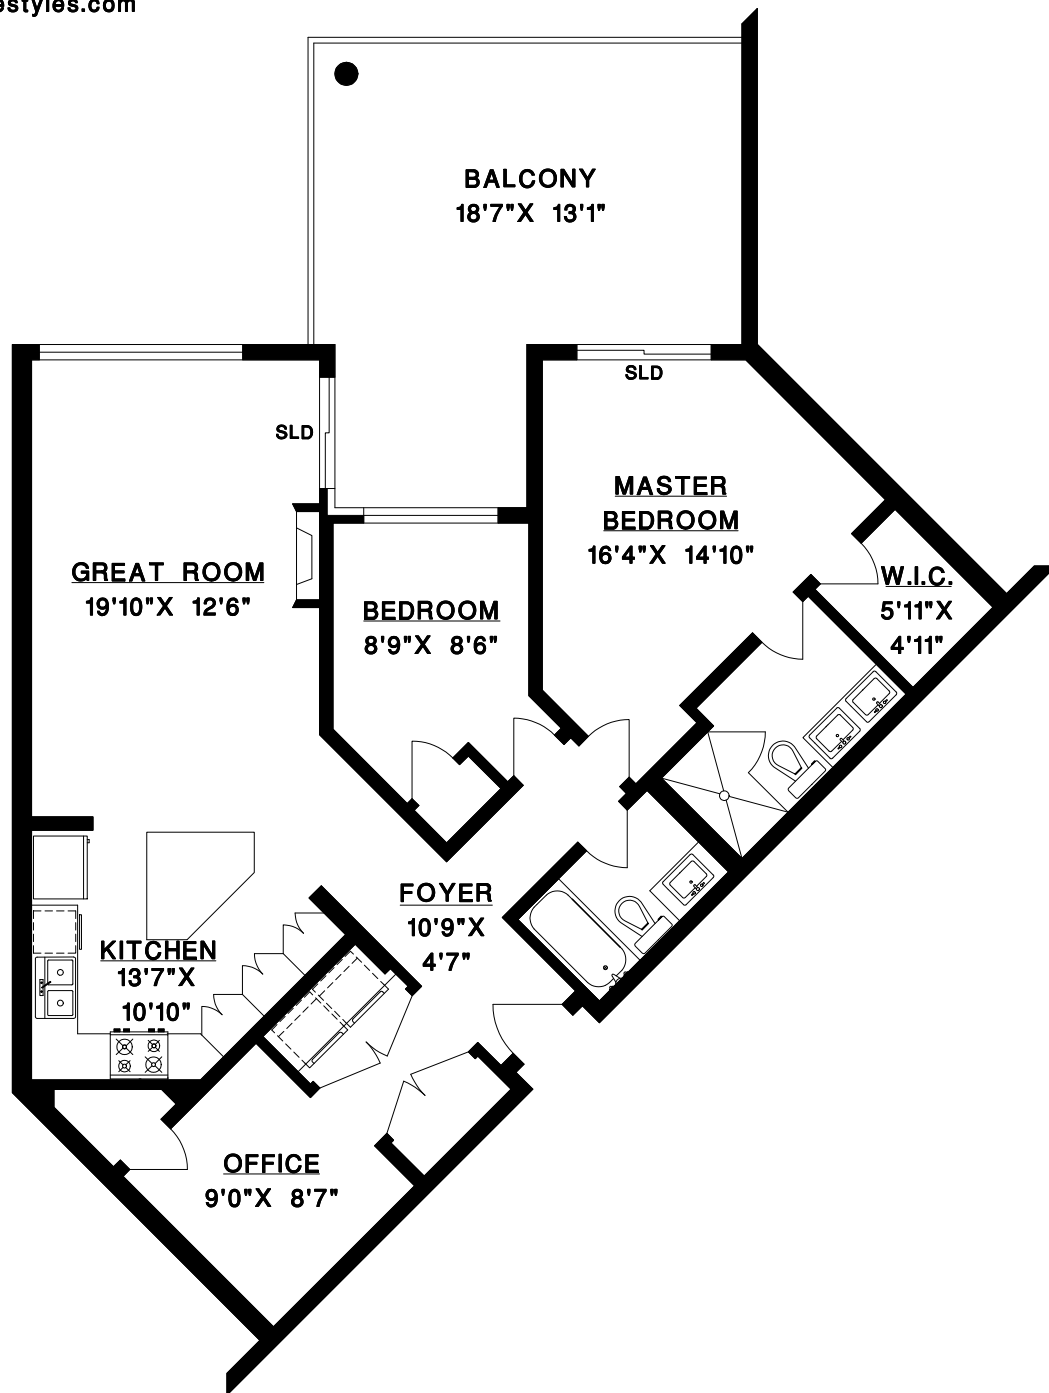

#506 - 14855 THRIFT AVENUE,
WHITE ROCK, B.C.

BEEBE CLINE

BUS: 604-531-1909

CEL: 604-830-7458

www.whiterocklifestyles.com

MAIN FLOOR	1134	SQ. FT.
FINISHED AREA	1134	SQ. FT.

BALCONY	302	SQ. FT.
---------	-----	---------

Area measurements taken to the center of all walls.

DRAWN BY: CN
DATE: JANUARY 2016
REVISED:

MEASURE MASTERS
SURREY/WHITE ROCK
(604) 539-0285
surrey@measuremasters.ca