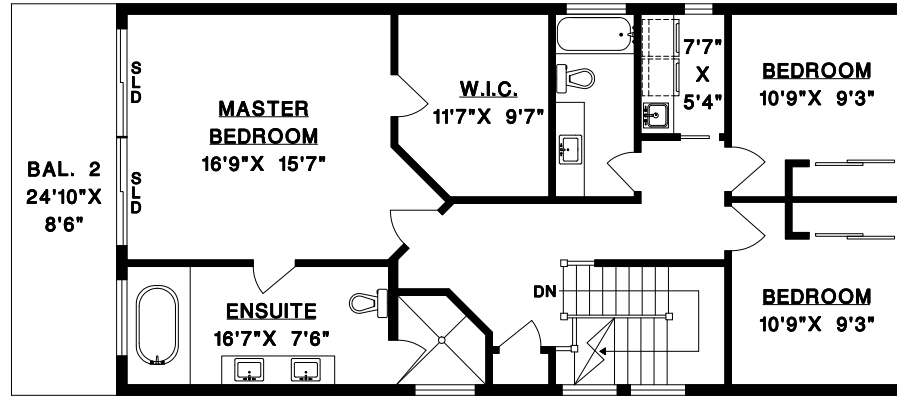

BEEBE CLINE

BUS: 604-531-1909
 CEL: 604-830-7458
 www.whiterocklifestyles.com

14727 OXENHAM AVENUE,
 WHITE ROCK, B.C.

UPPER FLOOR

MAIN FLOOR

LOWER FLOOR

UPPER FLOOR	1 2 5 2	SQ. FT.
MAIN FLOOR	1 2 5 7	SQ. FT.
LOWER FLOOR	8 5 7	SQ. FT.
FINISHED AREA	3 3 6 6	SQ. FT.

GARAGE	6 6 6	SQ. FT.
DECK	4 2 4	SQ. FT.
BALCONY 1	2 8 6	SQ. FT.
BALCONY 2	1 6 6	SQ. FT.

DRAWN BY: CN
 DATE: DECEMBER 2015
 REVISED: