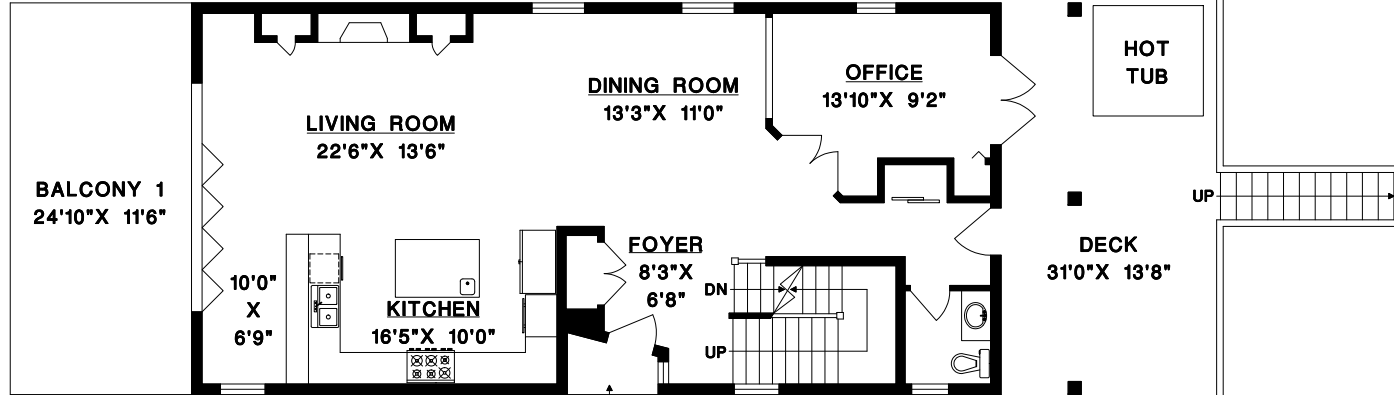

BEEBE CLINE

BUS: 604-531-1909
 CEL: 604-830-7458
 www.whiterocklifestyles.com

14727 OXENHAM AVENUE,
 WHITE ROCK, B.C.

UPPER FLOOR

MAIN FLOOR

LOWER FLOOR

UPPER FLOOR	1 2 5 2	SQ. FT.
MAIN FLOOR	1 2 5 7	SQ. FT.
LOWER FLOOR	8 5 7	SQ. FT.
FINISHED AREA	3 3 6 6	SQ. FT.

GARAGE	6 6 6	SQ. FT.
DECK	4 2 4	SQ. FT.
BALCONY 1	2 8 6	SQ. FT.
BALCONY 2	1 6 6	SQ. FT.

DRAWN BY: CN
 DATE: DECEMBER 2015
 REVISED: