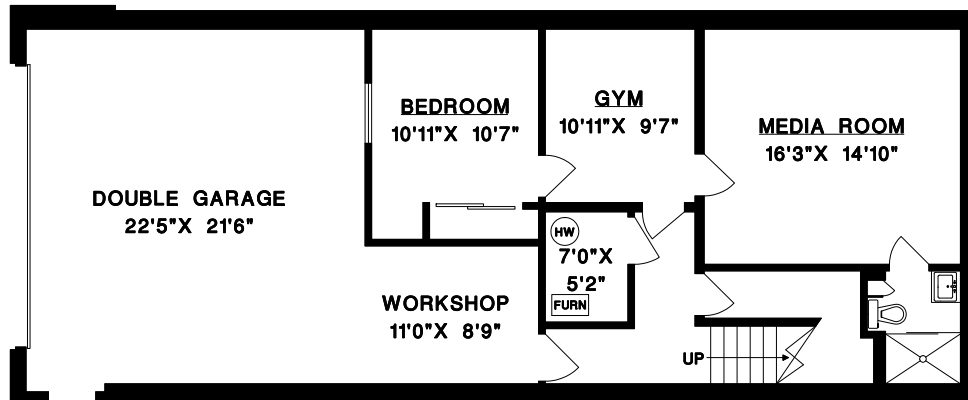

BEEBE CLINE

BUS: 604-531-1909
 CEL: 604-830-7458
 www.whiterocklifestyles.com

14727 OXENHAM AVENUE,
 WHITE ROCK, B.C.

UPPER FLOOR

MAIN FLOOR

LOWER FLOOR

UPPER FLOOR	1 2 5 2	SQ. FT.
MAIN FLOOR	1 2 5 7	SQ. FT.
LOWER FLOOR	8 5 7	SQ. FT.
FINISHED AREA	3 3 6 6	SQ. FT.

GARAGE	6 6 6	SQ. FT.
DECK	4 2 4	SQ. FT.
BALCONY 1	2 8 6	SQ. FT.
BALCONY 2	1 6 6	SQ. FT.

DRAWN BY: CN
 DATE: DECEMBER 2015
 REVISED: