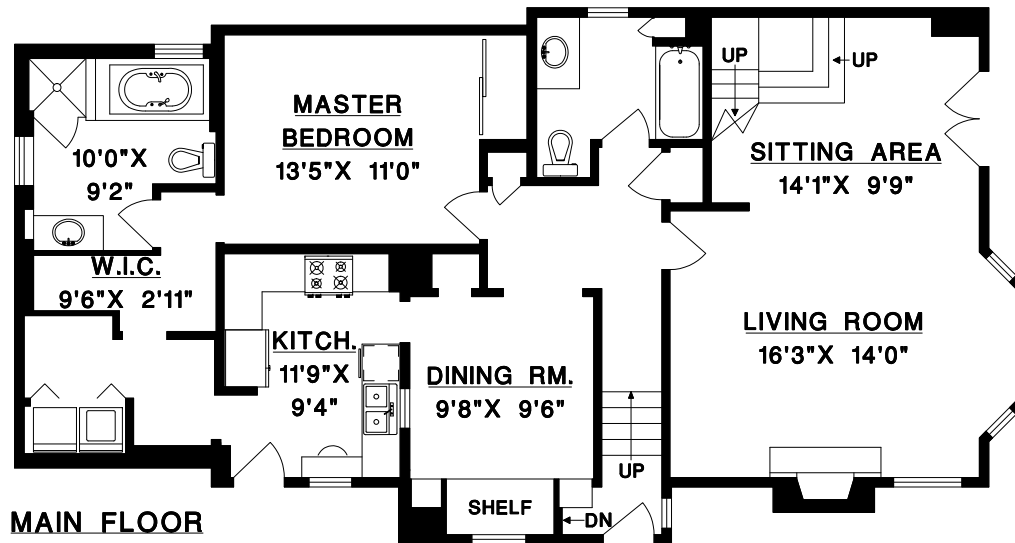

15341 MARINE DRIVE,  
WHITE ROCK, B.C.

**BEEBE CLINE**

BUS: 604-531-1909  
CEL: 604-830-7458  
www.whiterocklifestyles.com

**UPPER FLOOR**

**MAIN FLOOR**

**LOWER FLOOR**

* UPPER FLOOR	759	SQ. FT.
MAIN FLOOR	1301	SQ. FT.
LOWER FLOOR	725	SQ. FT.
<b>FINISHED AREA</b>	<b>2785</b>	<b>SQ. FT.</b>

\* Includes limited ceiling heights.

 N	 SCALE	DRAWN BY: CN DATE: JUNE 2015 REVISED:	 <b>MEASURE MASTERS</b> SURREY/WHITE ROCK (604) 538-0285 surrey@measuremasters.ca	
-------	-----------	---	---	--