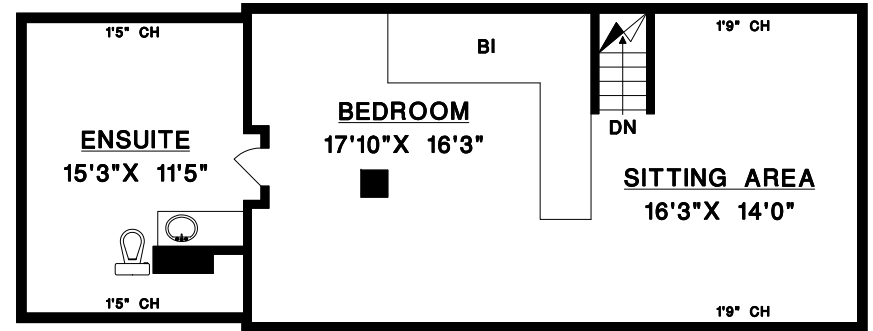

15341 MARINE DRIVE,  
WHITE ROCK, B.C.

**BEEBE CLINE**

BUS: 604-531-1909  
CEL: 604-830-7458  
www.whiterocklifestyles.com

**UPPER FLOOR**

**MAIN FLOOR**

**LOWER FLOOR**

* UPPER FLOOR	759	SQ. FT.
MAIN FLOOR	1301	SQ. FT.
LOWER FLOOR	725	SQ. FT.
<b>FINISHED AREA</b>	<b>2785</b>	<b>SQ. FT.</b>

\* Includes limited ceiling heights.

 N	 SCALE	DRAWN BY: CN DATE: JUNE 2015 REVISED:	 <b>MEASURE MASTERS</b> SURREY/WHITE ROCK (604) 538-0285 surrey@measuremasters.ca	
-------	-----------	---	---	--