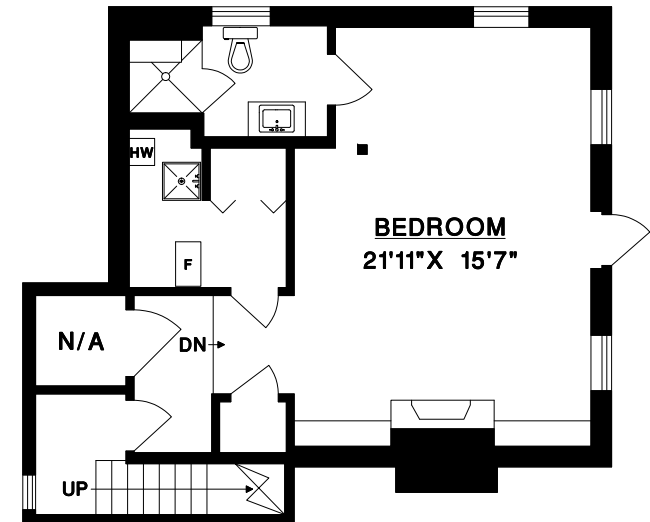

15341 MARINE DRIVE,  
WHITE ROCK, B.C.

**BEEBE CLINE**

BUS: 604-531-1909  
CEL: 604-830-7458  
www.whiterocklifestyles.com

**UPPER FLOOR**

**MAIN FLOOR**

**LOWER FLOOR**

* UPPER FLOOR	759	SQ. FT.
MAIN FLOOR	1301	SQ. FT.
LOWER FLOOR	725	SQ. FT.
<b>FINISHED AREA</b>	<b>2785</b>	<b>SQ. FT.</b>

\* Includes limited ceiling heights.

 N	 SCALE	DRAWN BY: CN DATE: JUNE 2015 REVISED:	 <b>MEASURE MASTERS</b> SURREY/WHITE ROCK (604) 538-0285 surrey@measuremasters.ca	
-------	-----------	---	---	--