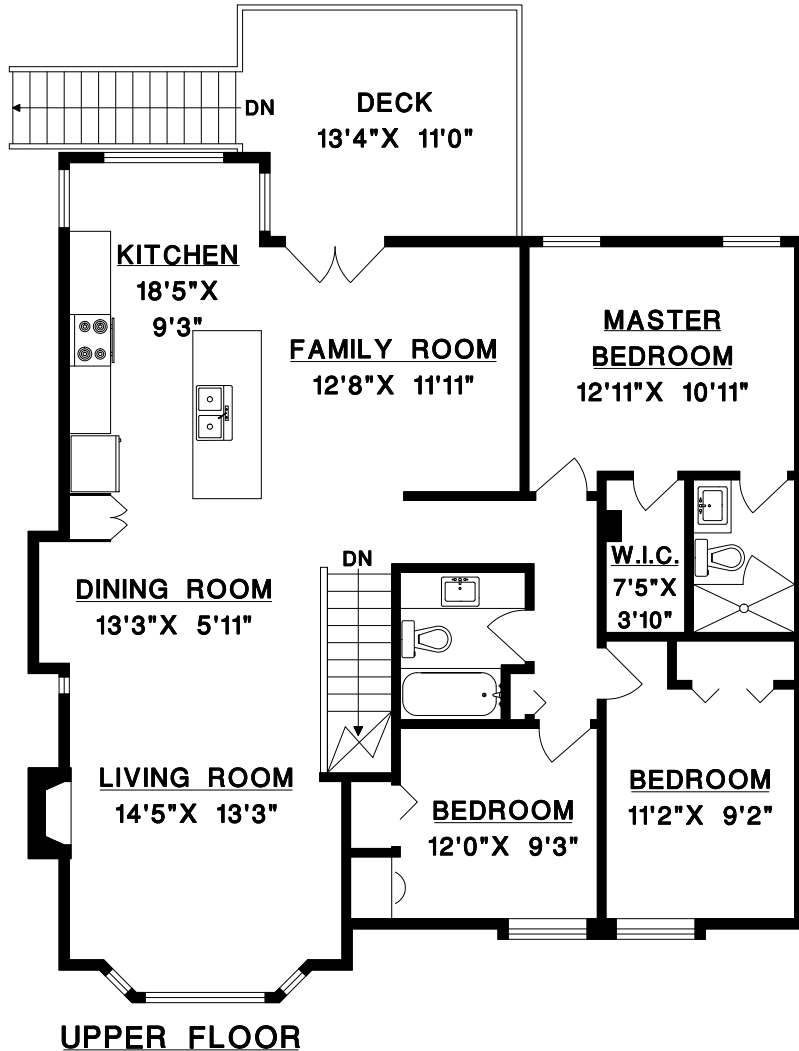

BEEBE CLINE

BUS: 604-531-1909
 CEL: 604-830-7458
 www.whiterocklifestyles.com

15757 20TH AVENUE,
 SURREY, B.C.

UPPER FLOOR	1315	SQ. FT.
LOWER FLOOR	383	SQ. FT.
SUITE	553	SQ. FT.
FINISHED AREA	2251	SQ. FT.

GARAGE	427	SQ. FT.
DECK	141	SQ. FT.