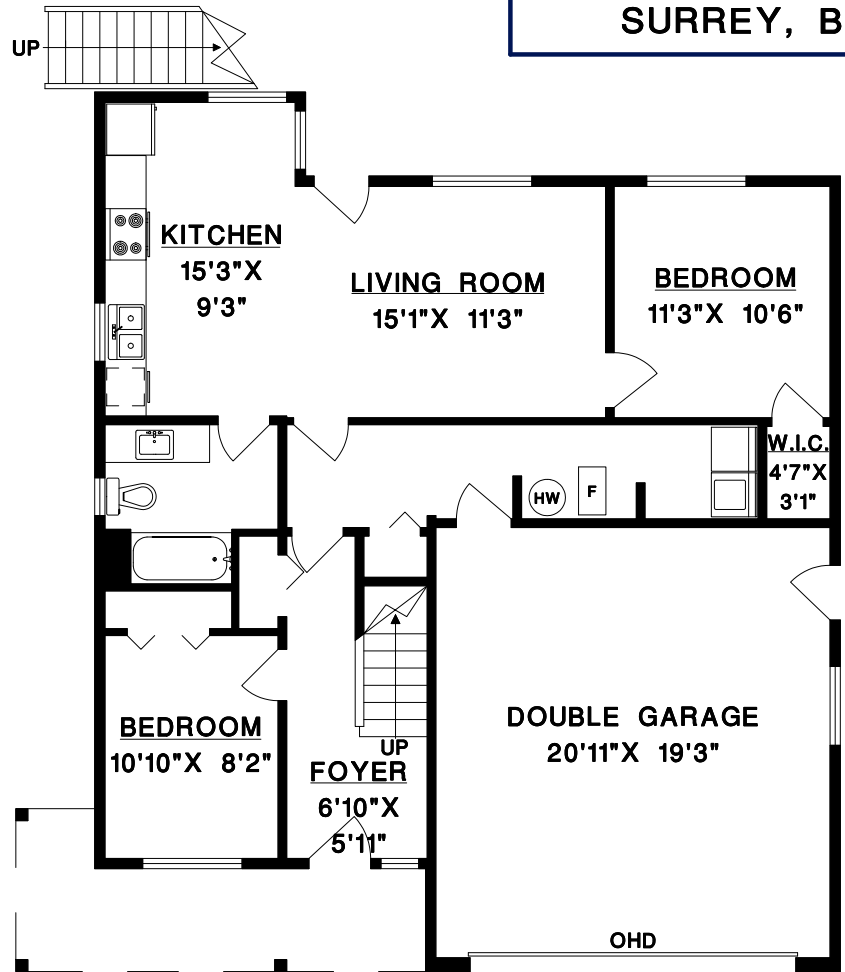

BEEBE CLINE

BUS: 604-531-1909
 CEL: 604-830-7458
 www.whiterocklifestyles.com

15757 20TH AVENUE,
 SURREY, B.C.

UPPER FLOOR	1315	SQ. FT.
LOWER FLOOR	383	SQ. FT.
SUITE	553	SQ. FT.
FINISHED AREA	2251	SQ. FT.

GARAGE	427	SQ. FT.
DECK	141	SQ. FT.