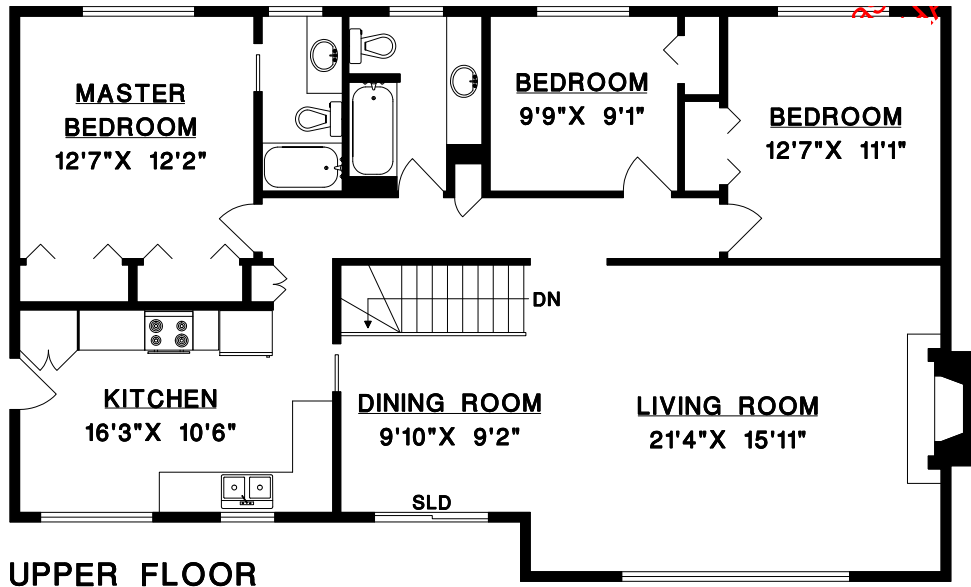

13861 MALABAR AVENUE,
WHITE ROCK, B.C.

BEEBE CLINE

BUS: 604-531-1909
CEL: 604-830-7458
www.whiterocklifestyles.com

UPPER FLOOR	1375	SQ. FT.
LOWER FLOOR	1117	SQ. FT.
FINISHED AREA	2492	SQ. FT.