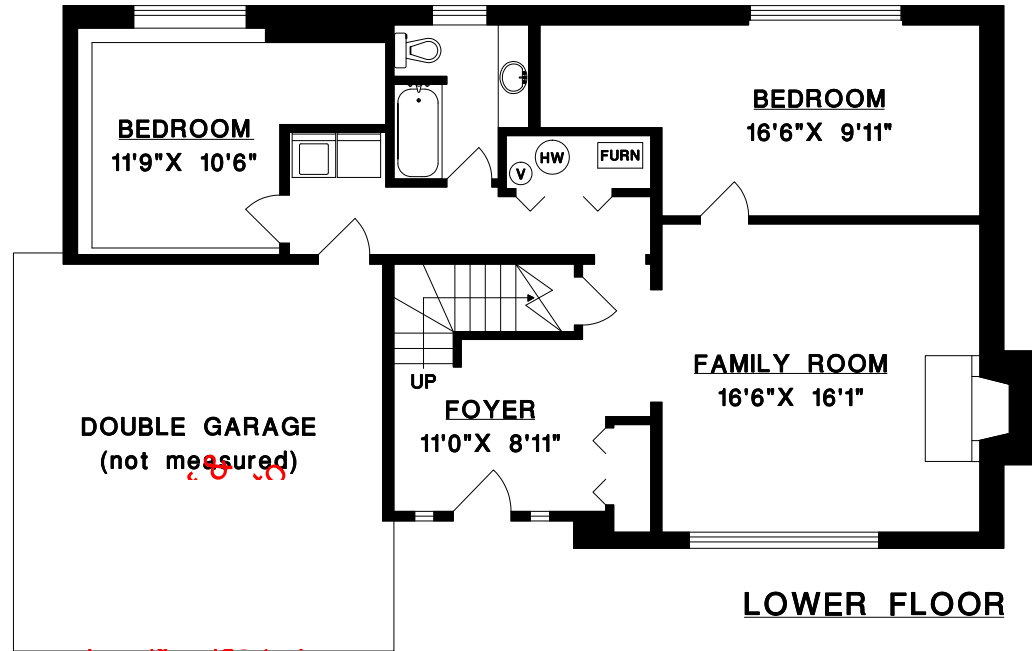

13861 MALABAR AVENUE,
WHITE ROCK, B.C.

BEEBE CLINE

BUS: 604-531-1909
CEL: 604-830-7458
www.whiterocklifestyles.com

UPPER FLOOR	1375	SQ. FT.
LOWER FLOOR	1117	SQ. FT.
FINISHED AREA	2492	SQ. FT.