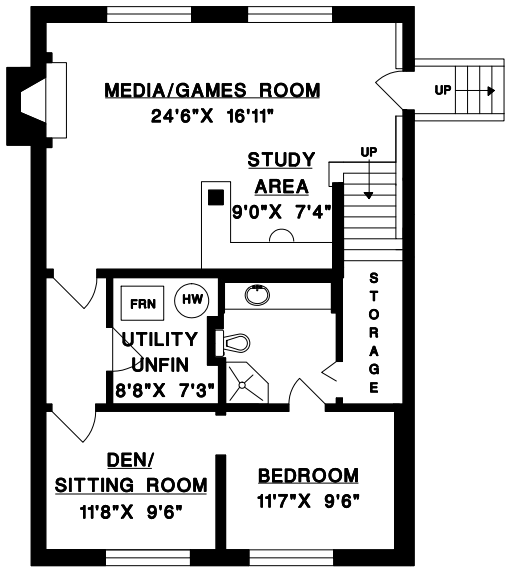

BEEBE CLINE

BUS: 604-531-1909
CEL: 604-830-7458
www.whiterocklifestyles.com

UPPER FLOOR	1432	SQ. FT.
* MAIN FLOOR	1277	SQ. FT.
LOWER FLOOR	946	SQ. FT.
FINISHED AREA	3655	SQ. FT.
UNFINISHED	60	SQ. FT.
TOTAL AREA	3715	SQ. FT.

GARAGE 510 SQ. FT.

*Includes detached gym.

MAIN & UPPER FLOOR

DETACHED GYM

LOWER FLOOR

ABOVE GARAGE