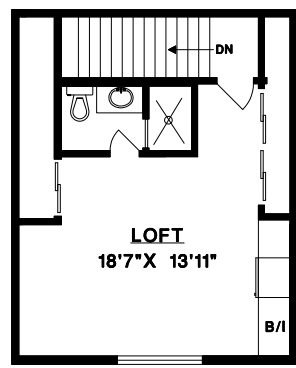

BEEBE CLINE

BUS: 604-531-1909
CEL: 604-830-7458
www.whiterocklifestyles.com

UPPER FLOOR	1432	SQ. FT.
* MAIN FLOOR	1277	SQ. FT.
LOWER FLOOR	946	SQ. FT.
FINISHED AREA	3655	SQ. FT.
UNFINISHED	60	SQ. FT.
TOTAL AREA	3715	SQ. FT.

GARAGE 510 SQ. FT.

*Includes detached gym.

MAIN & UPPER FLOOR

DETACHED GYM

LOWER FLOOR

ABOVE GARAGE