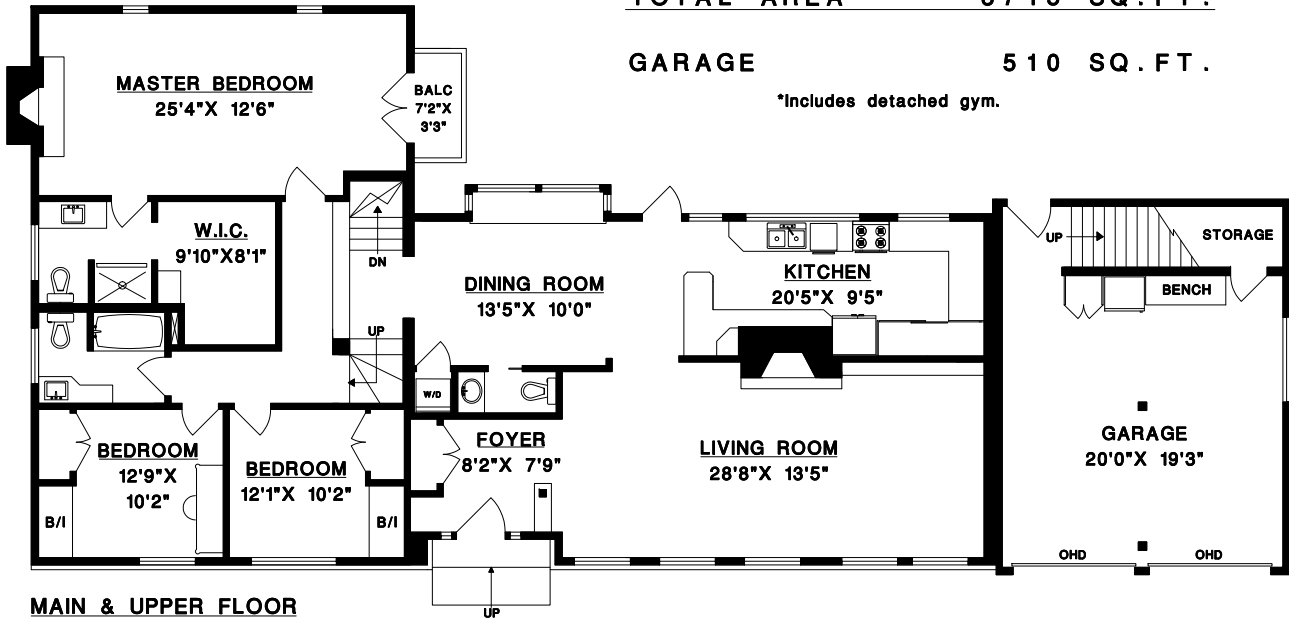

BEEBE CLINE

BUS: 604-531-1909
CEL: 604-830-7458
www.whiterocklifestyles.com

UPPER FLOOR	1432	SQ. FT.
* MAIN FLOOR	1277	SQ. FT.
LOWER FLOOR	946	SQ. FT.
FINISHED AREA	3655	SQ. FT.
UNFINISHED	60	SQ. FT.
TOTAL AREA	3715	SQ. FT.

GARAGE 510 SQ. FT.

*Includes detached gym.

MAIN & UPPER FLOOR

DETACHED GYM

LOWER FLOOR

ABOVE GARAGE