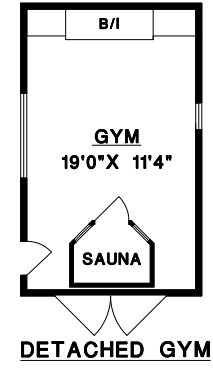

BEEBE CLINE

BUS: 604-531-1909
CEL: 604-830-7458
www.whiterocklifestyles.com

UPPER FLOOR	1432	SQ. FT.
* MAIN FLOOR	1277	SQ. FT.
LOWER FLOOR	946	SQ. FT.
FINISHED AREA	3655	SQ. FT.
UNFINISHED	60	SQ. FT.
TOTAL AREA	3715	SQ. FT.

GARAGE 510 SQ. FT.

*Includes detached gym.

MAIN & UPPER FLOOR

DETACHED GYM

LOWER FLOOR

ABOVE GARAGE