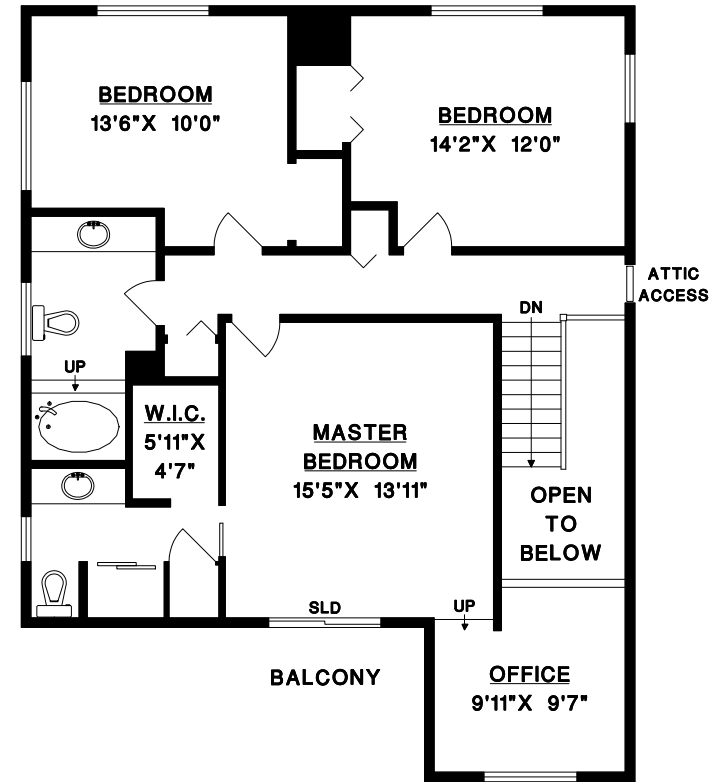

BEEBE CLINE

BUS: 604-531-1909
CEL: 604-830-7458
www.whiterocklifestyles.com

MAIN & LOWER FLOOR

UPPER FLOOR

UPPER FLOOR	1046	SQ. FT.
MAIN FLOOR	927	SQ. FT.
LOWER FLOOR	845	SQ. FT.
FINISHED AREA	2818	SQ. FT.

1" = 6'
SCALE

DRAWN BY: CN
DATE: MAY 2014
REVISED: