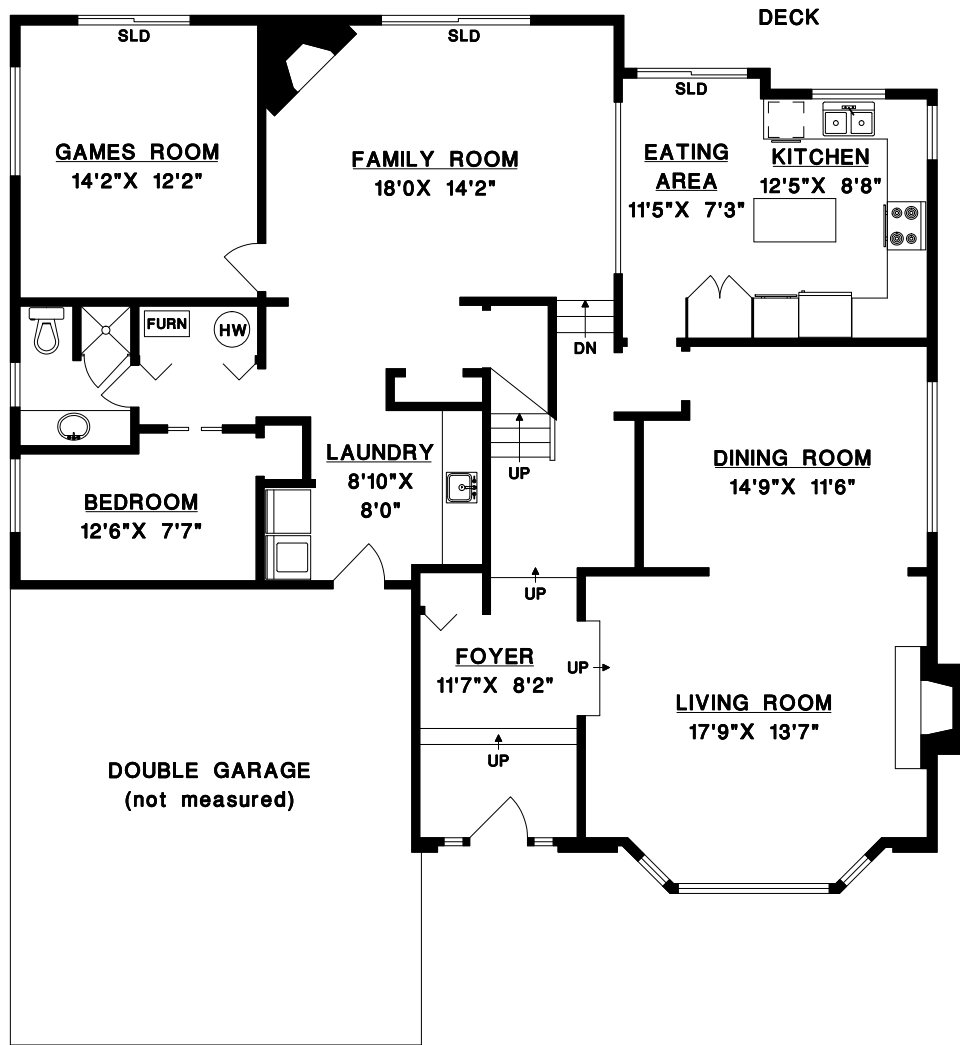

BEEBE CLINE

BUS: 604-531-1909
CEL: 604-830-7458
www.whiterocklifestyles.com

MAIN & LOWER FLOOR

UPPER FLOOR

UPPER FLOOR	1046	SQ. FT.
MAIN FLOOR	927	SQ. FT.
LOWER FLOOR	845	SQ. FT.
FINISHED AREA	2818	SQ. FT.

1" = 6'
SCALE

DRAWN BY: CN
DATE: MAY 2014
REVISED: