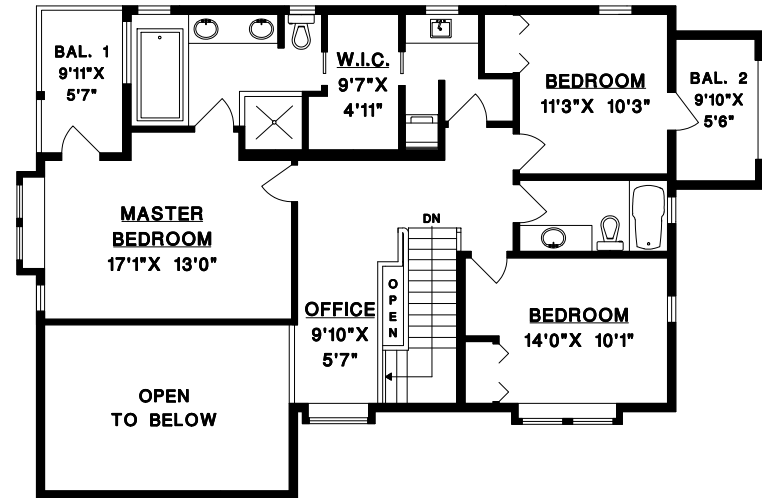

# BEEBE CLINE

BUS: 604-531-1909

CEL: 604-830-7458

www.whiterocklifestyles.com

UPPER FLOOR	1068	SQ. FT.
MAIN FLOOR	1219	SQ. FT.
LOWER FLOOR	1017	SQ. FT.
FINISHED AREA	3304	SQ. FT.
UNFINISHED	61	SQ. FT.
TOTAL AREA	3365	SQ. FT.

GARAGE	477	SQ. FT.
BALCONY 1	61	SQ. FT.
BALCONY 2	66	SQ. FT.
BALCONY 3	158	SQ. FT.
PATIO	170	SQ. FT.
PORCH	354	SQ. FT.

UPPER FLOOR

LOWER FLOOR

MAIN FLOOR