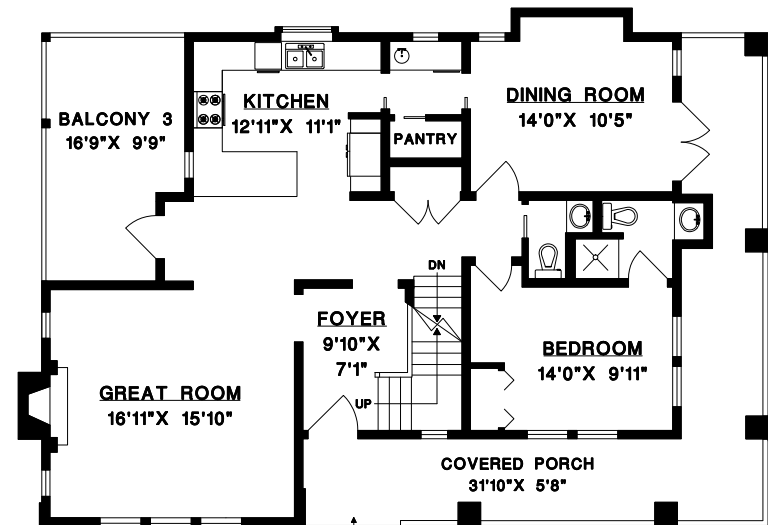

# BEEBE CLINE

BUS: 604-531-1909

CEL: 604-830-7458

www.whiterocklifestyles.com

UPPER FLOOR	1068	SQ. FT.
MAIN FLOOR	1219	SQ. FT.
LOWER FLOOR	1017	SQ. FT.
FINISHED AREA	3304	SQ. FT.
UNFINISHED	61	SQ. FT.
TOTAL AREA	3365	SQ. FT.

GARAGE	477	SQ. FT.
BALCONY 1	61	SQ. FT.
BALCONY 2	66	SQ. FT.
BALCONY 3	158	SQ. FT.
PATIO	170	SQ. FT.
PORCH	354	SQ. FT.

UPPER FLOOR

LOWER FLOOR

MAIN FLOOR