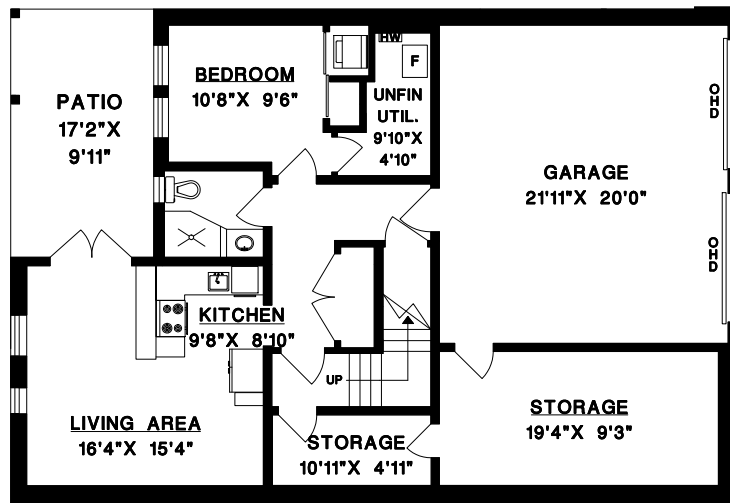

# BEEBE CLINE

BUS: 604-531-1909

CEL: 604-830-7458

www.whiterocklifestyles.com

UPPER FLOOR	1068	SQ. FT.
MAIN FLOOR	1219	SQ. FT.
LOWER FLOOR	1017	SQ. FT.
FINISHED AREA	3304	SQ. FT.
UNFINISHED	61	SQ. FT.
TOTAL AREA	3365	SQ. FT.

GARAGE	477	SQ. FT.
BALCONY 1	61	SQ. FT.
BALCONY 2	66	SQ. FT.
BALCONY 3	158	SQ. FT.
PATIO	170	SQ. FT.
PORCH	354	SQ. FT.

UPPER FLOOR

LOWER FLOOR

MAIN FLOOR