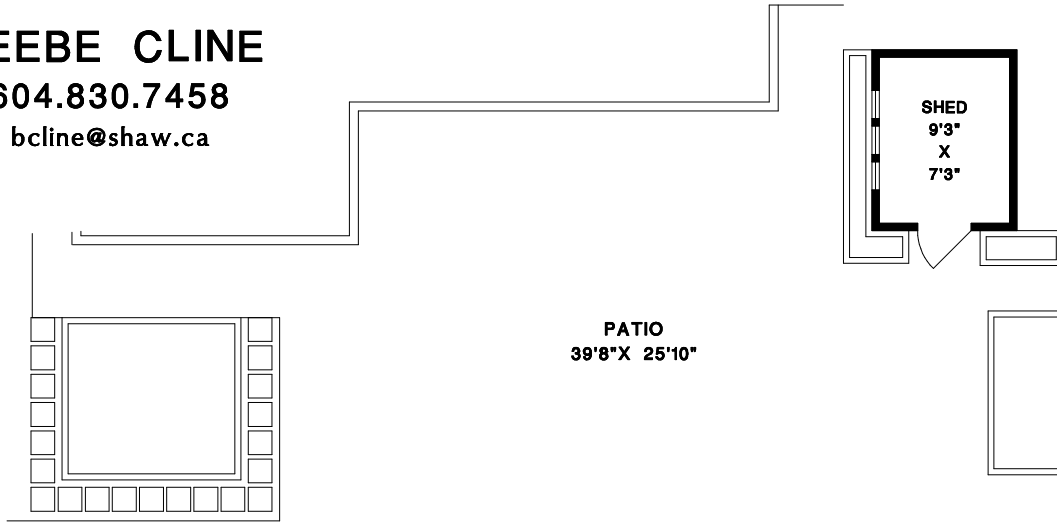

HUGH & MCKINNON
REALTY ESTABLISHED 1909

**5353 WILDWOOD CR.
DELTA, BC**

BEEBE CLINE

604.830.7458

bcline@shaw.ca

MAIN AREA	2018	SQFT
GARAGE	576	SQFT
STORAGE RMS (OFF GARAGE)	89	SQFT
PATIO	1020	SQFT
SHED	82	SQFT

Websites:
www.beebecline.com
www.whiterocklifestyles.com
www.waterfront-houses.com

© NO REPRODUCTION OF THIS PLAN IN ANY FORM IS ALLOWED UNLESS PERMISSION IS GIVEN BY:
MEASURE MASTERS
 RICHMOND / DELTA
 (604) 948-1888
 5353 WILD 8129 JAN 31 / 14