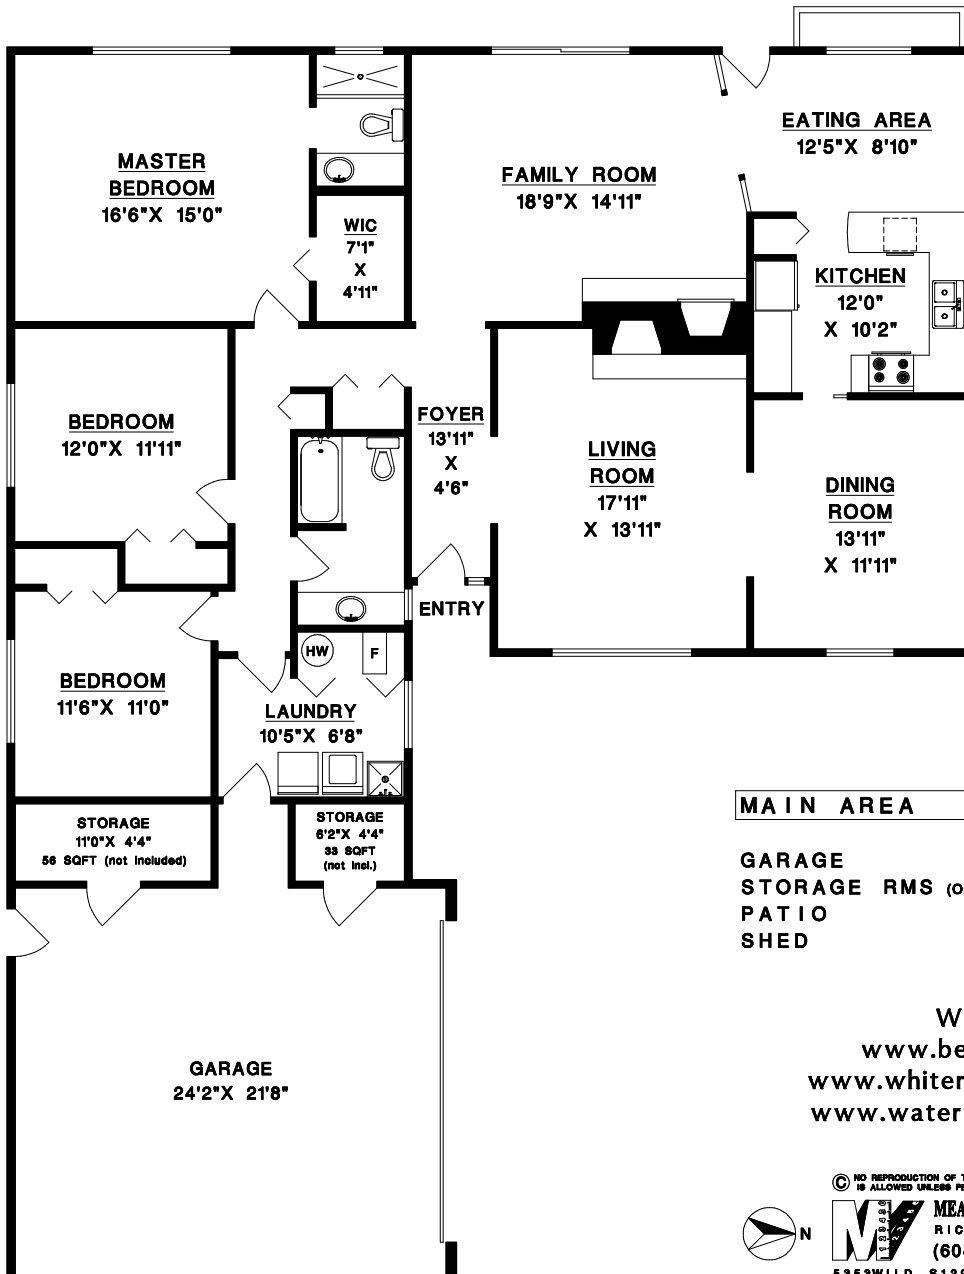

HUGH & MCKINNON
REALTY ESTABLISHED 1909

**5353 WILDWOOD CR.
DELTA, BC**

BEEBE CLINE

604.830.7458

bcline@shaw.ca

MAIN AREA	2018	SQFT
GARAGE	576	SQFT
STORAGE RMS (OFF GARAGE)	89	SQFT
PATIO	1020	SQFT
SHED	82	SQFT

Websites:
www.beebecline.com
www.whiterocklifestyles.com
www.waterfront-houses.com

© NO REPRODUCTION OF THIS PLAN IN ANY FORM IS ALLOWED UNLESS PERMISSION IS GIVEN BY:
MEASURE MASTERS
 RICHMOND / DELTA
 (604) 948-1888
 5353 WILD 8129 JAN 31 / 14