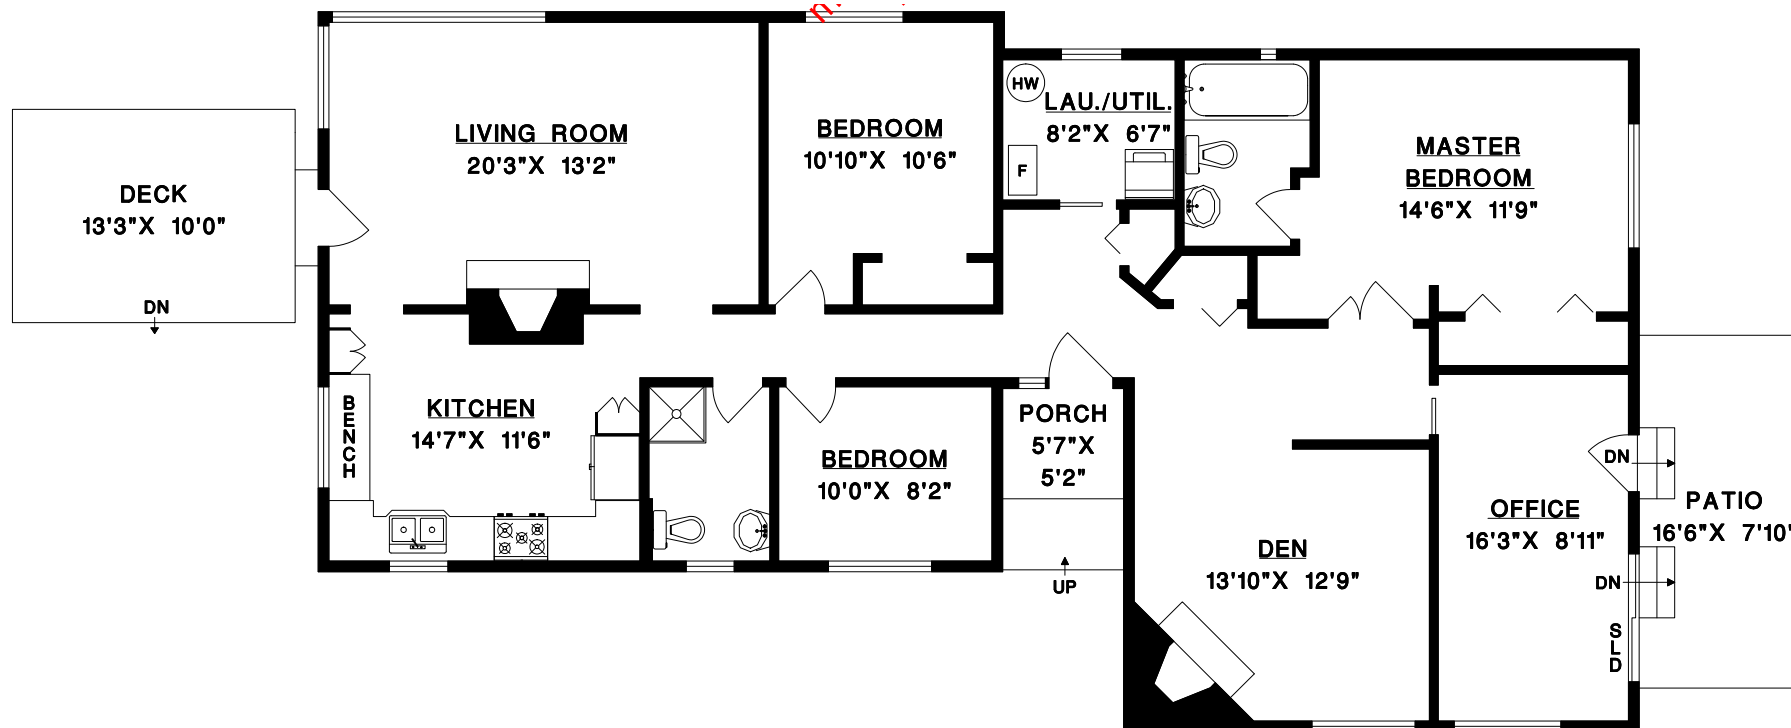

BEEBE CLINE

BUS: 604-531-1909

CEL: 604-830-7458

www.whiterocklifestyles.com

MAIN FLOOR	1706	SQ. FT.
FINISHED AREA	1706	SQ. FT.

SHED	159	SQ. FT.
DECK	133	SQ. FT.
PATIO	130	SQ. FT.
PORCH	48	SQ. FT.