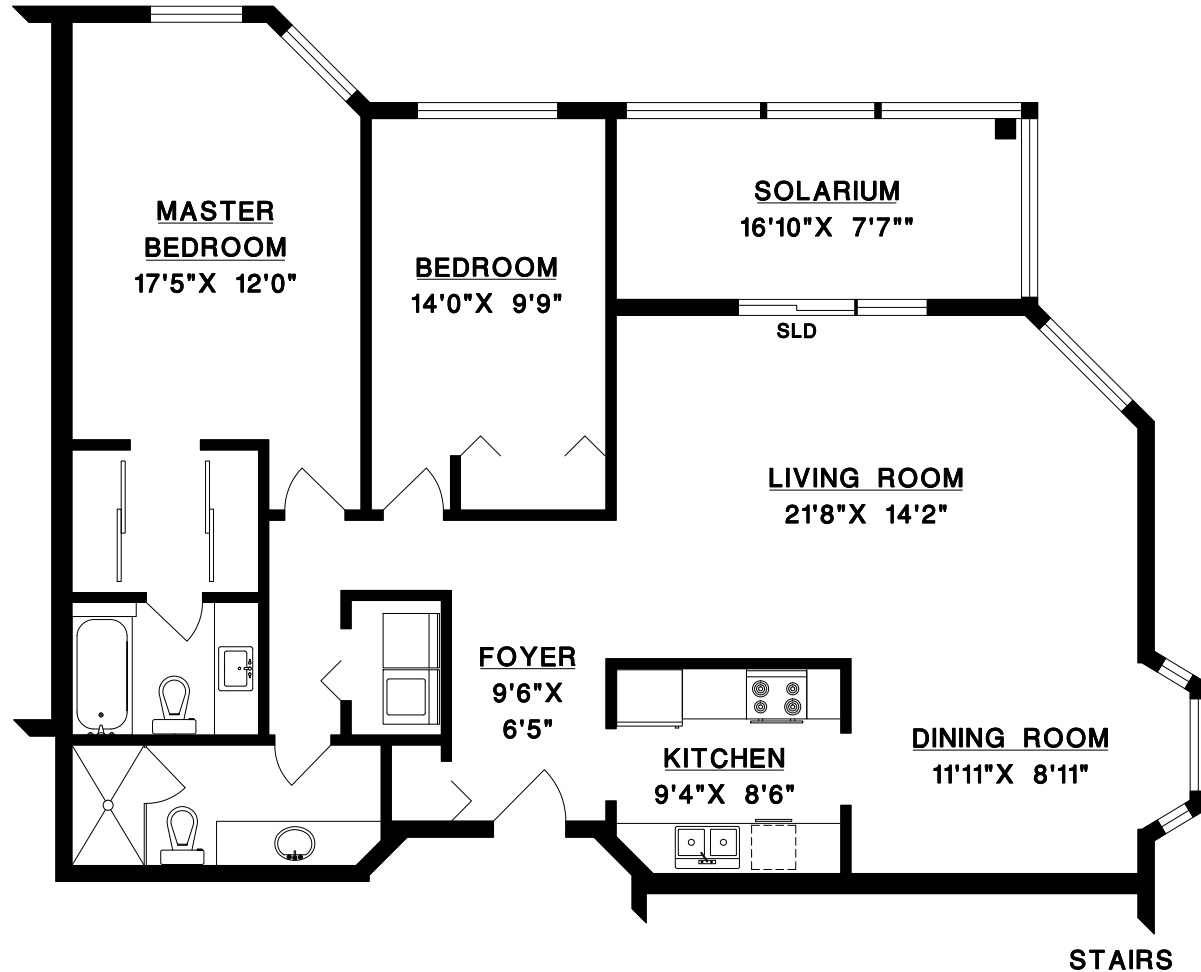

BEEBE CLINE

BUS: 604-531-1909

CEL: 604-830-7458

www.whiterocklifestyles.com

#301 - 1449 MERKLIN STREET,
WHITE ROCK, B.C.

MAIN FLOOR	1285	SQ. FT.
FINISHED AREA	1285	SQ. FT.

SOLARIUM	134	SQ. FT.
----------	-----	---------

Area measurements taken to center of all walls.

		DRAWN BY: CN DATE: APRIL 2013 REVISED:	MEASURE MASTERS SURREY/WHITE ROCK (604) 539-0285 surrey@measuremasters.ca	
	SCALE			