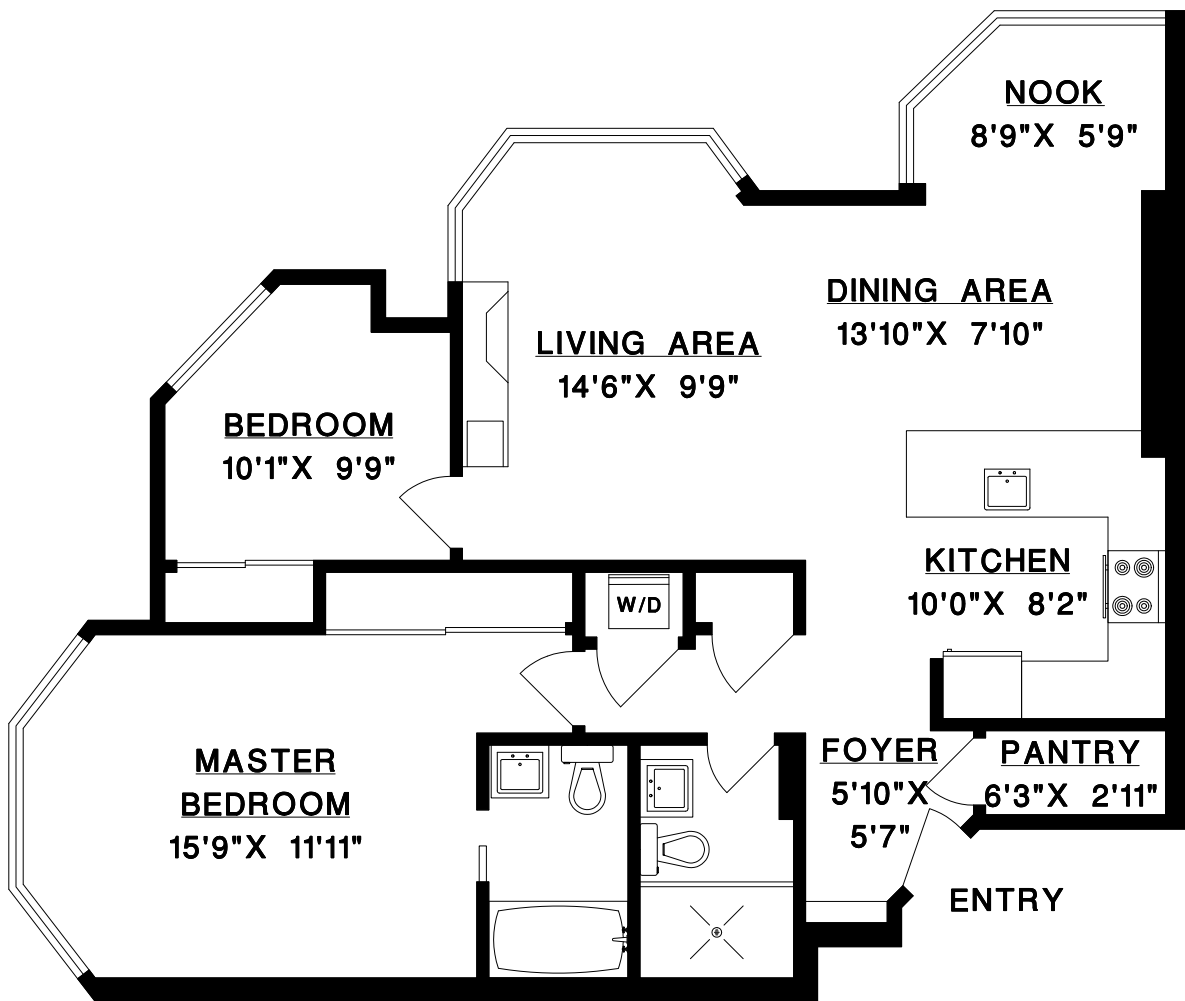

BEEBE CLINE

BUS: 604-531-1909

CEL: 604-830-7458

www.whiterocklifestyles.com

#1805-867 HAMILTON ST.
VANCOUVER, B.C.

* TOTAL 998 SQ. FT.

*Area calculations taken
to centre of perimeter walls.

MEASURE MASTERS
VAN/BBY/TRI-CITIES
(604) 931-8585