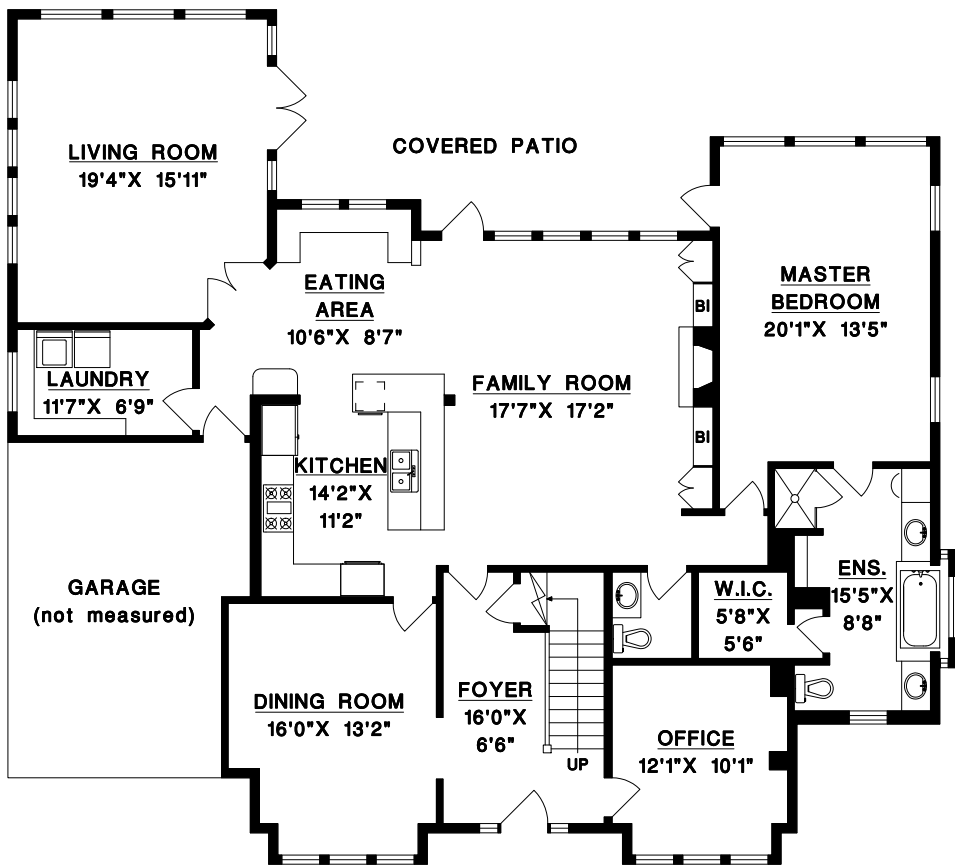

13785 MARINE DRIVE,
WHITE ROCK, B.C.

BEEBE CLINE

BUS: 604-531-1909
CEL: 604-830-7458
www.whiterocklifestyles.com

* UPPER FLOOR	1581	SQ. FT.
MAIN FLOOR	2237	SQ. FT.
FINISHED AREA	3818	SQ. FT.

* Includes limited ceiling heights.

MAIN FLOOR

UPPER FLOOR