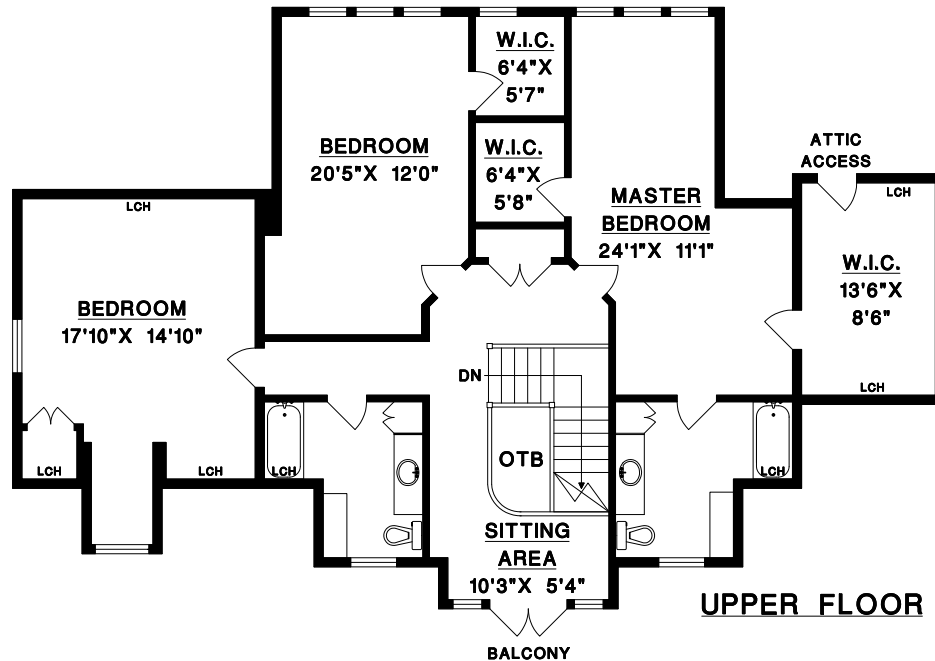

13785 MARINE DRIVE,
WHITE ROCK, B.C.

BEEBE CLINE

BUS: 604-531-1909
CEL: 604-830-7458
www.whiterocklifestyles.com

* UPPER FLOOR	1581	SQ. FT.
MAIN FLOOR	2237	SQ. FT.
FINISHED AREA	3818	SQ. FT.

* Includes limited ceiling heights.

MAIN FLOOR

UPPER FLOOR