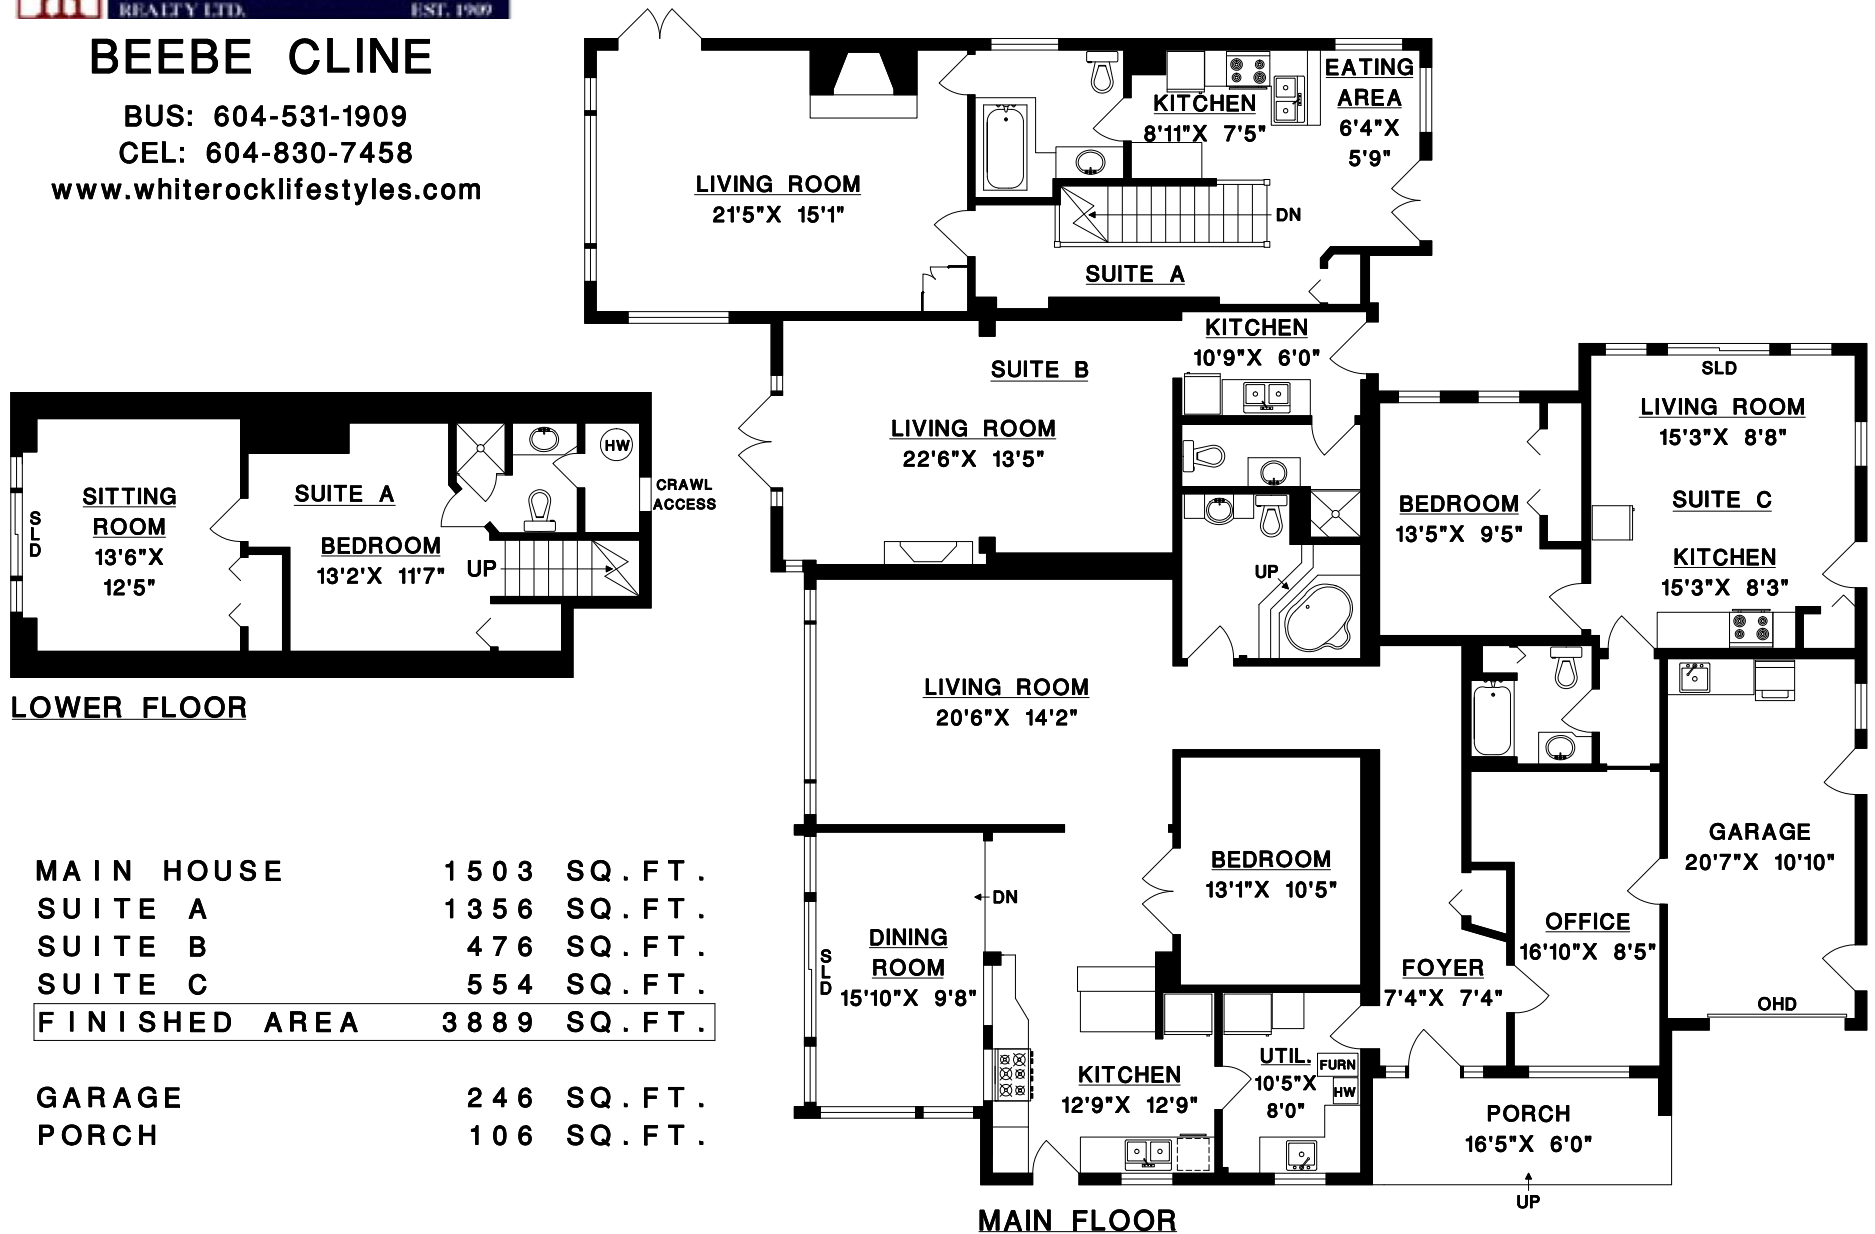

13894 TERRY ROAD,
WHITE ROCK, B.C.

BEEBE CLINE

BUS: 604-531-1909
CEL: 604-830-7458
www.whiterocklifestyles.com

MAIN HOUSE	1503	SQ. FT.
SUITE A	1356	SQ. FT.
SUITE B	476	SQ. FT.
SUITE C	554	SQ. FT.
FINISHED AREA	3889	SQ. FT.
GARAGE	246	SQ. FT.
PORCH	106	SQ. FT.