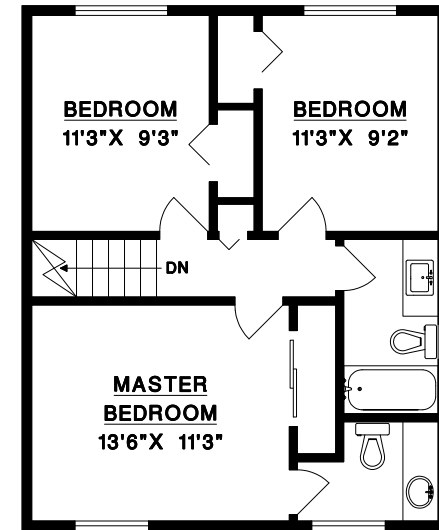

1476 161ST STREET,
SURREY, B.C.

BEEBE CLINE

BUS: 604-531-1909
CEL: 604-830-7458
www.whiterocklifestyles.com

MAIN FLOOR

UPPER FLOOR

LOWER FLOOR

UPPER FLOOR	606	SQ. FT.
MAIN FLOOR	1262	SQ. FT.
LOWER FLOOR	566	SQ. FT.
FINISHED AREA	2434	SQ. FT.
* UNFINISHED	110	SQ. FT.
TOTAL AREA	2544	SQ. FT.

*Includes limited ceiling heights.