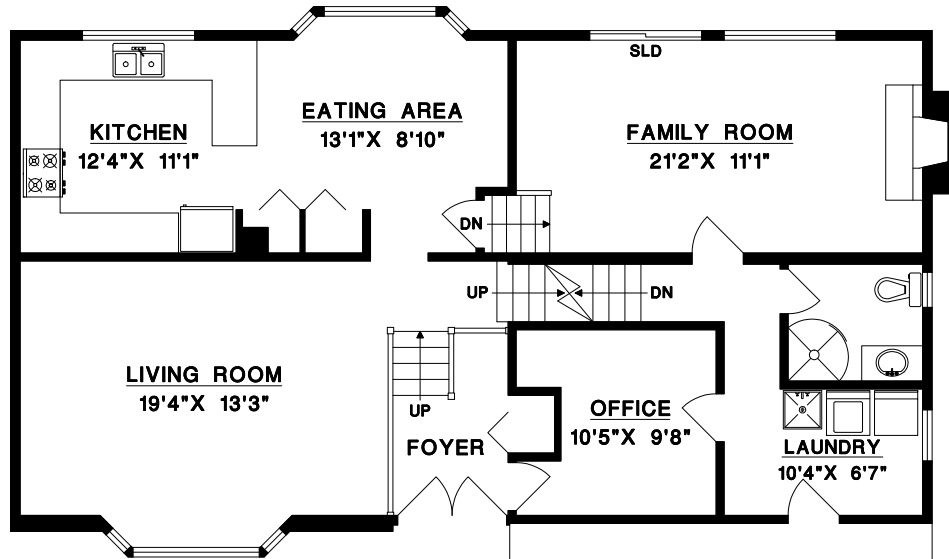

1476 161ST STREET,
SURREY, B.C.

BEEBE CLINE

BUS: 604-531-1909
CEL: 604-830-7458
www.whiterocklifestyles.com

MAIN FLOOR

UPPER FLOOR

LOWER FLOOR

UPPER FLOOR	606	SQ. FT.
MAIN FLOOR	1262	SQ. FT.
LOWER FLOOR	566	SQ. FT.
FINISHED AREA	2434	SQ. FT.
* UNFINISHED	110	SQ. FT.
TOTAL AREA	2544	SQ. FT.

*Includes limited ceiling heights.