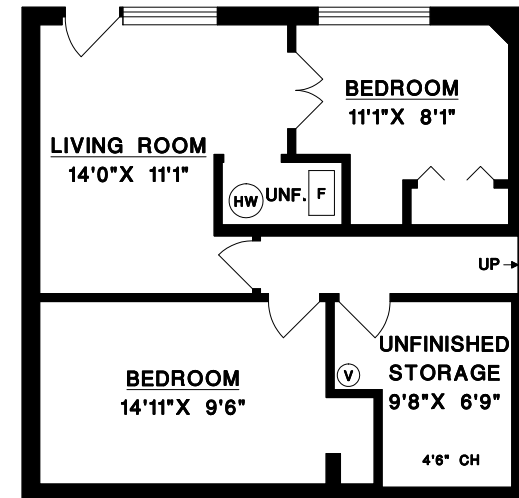

1476 161ST STREET,
SURREY, B.C.

BEEBE CLINE

BUS: 604-531-1909
CEL: 604-830-7458
www.whiterocklifestyles.com

MAIN FLOOR

UPPER FLOOR

LOWER FLOOR

UPPER FLOOR	606	SQ. FT.
MAIN FLOOR	1262	SQ. FT.
LOWER FLOOR	566	SQ. FT.
FINISHED AREA	2434	SQ. FT.
* UNFINISHED	110	SQ. FT.
TOTAL AREA	2544	SQ. FT.

*Includes limited ceiling heights.