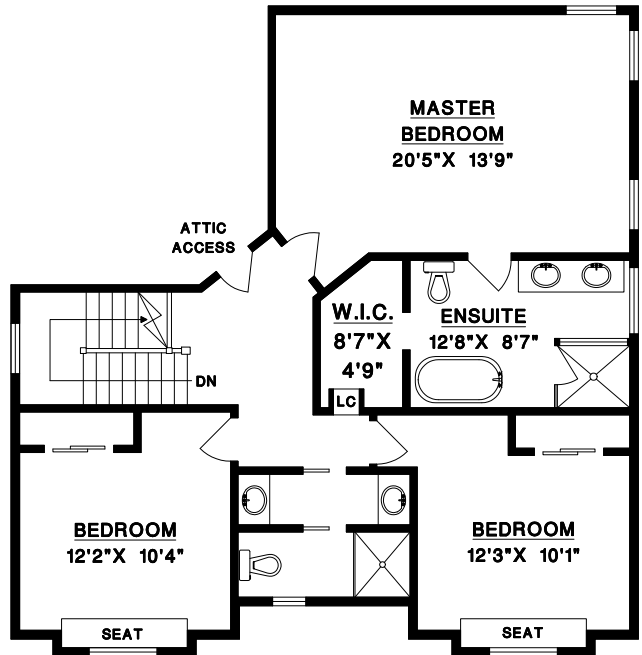

15038 59A AVENUE,
SURREY, B.C.

BEEBE CLINE

BUS: 604-531-1909
CEL: 604-830-7458
www.whiterocklifestyles.com

UPPER FLOOR	1069	SQ. FT.
MAIN FLOOR	1261	SQ. FT.
LOWER FLOOR	1220	SQ. FT.
FINISHED AREA	3550	SQ. FT.
UNFINISHED	42	SQ. FT.
TOTAL AREA	3592	SQ. FT.

UPPER FLOOR

MAIN FLOOR

LOWER FLOOR