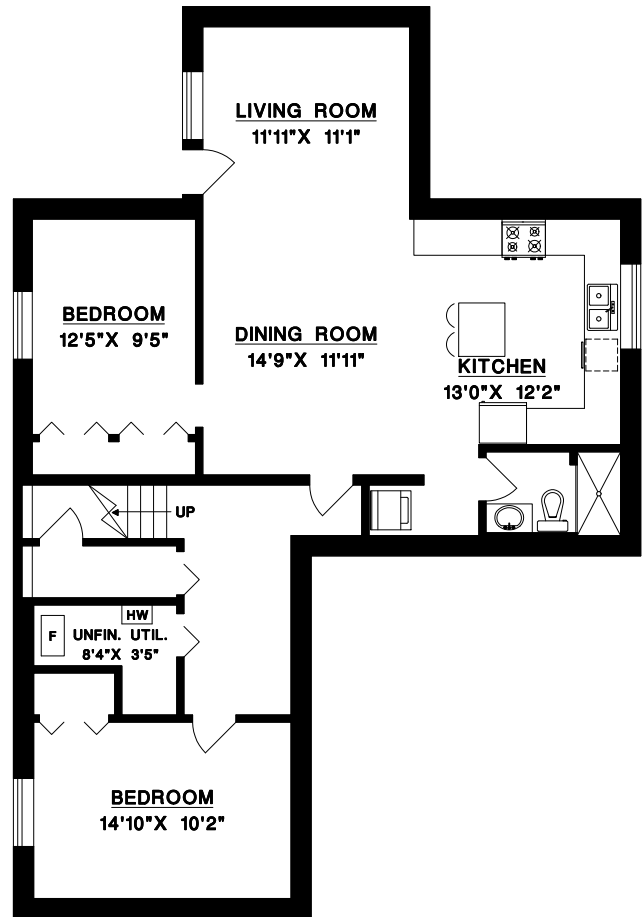

15038 59A AVENUE,
SURREY, B.C.

BEEBE CLINE

BUS: 604-531-1909
CEL: 604-830-7458
www.whiterocklifestyles.com

UPPER FLOOR	1069	SQ. FT.
MAIN FLOOR	1261	SQ. FT.
LOWER FLOOR	1220	SQ. FT.
FINISHED AREA	3550	SQ. FT.
UNFINISHED	42	SQ. FT.
TOTAL AREA	3592	SQ. FT.

UPPER FLOOR

MAIN FLOOR

LOWER FLOOR