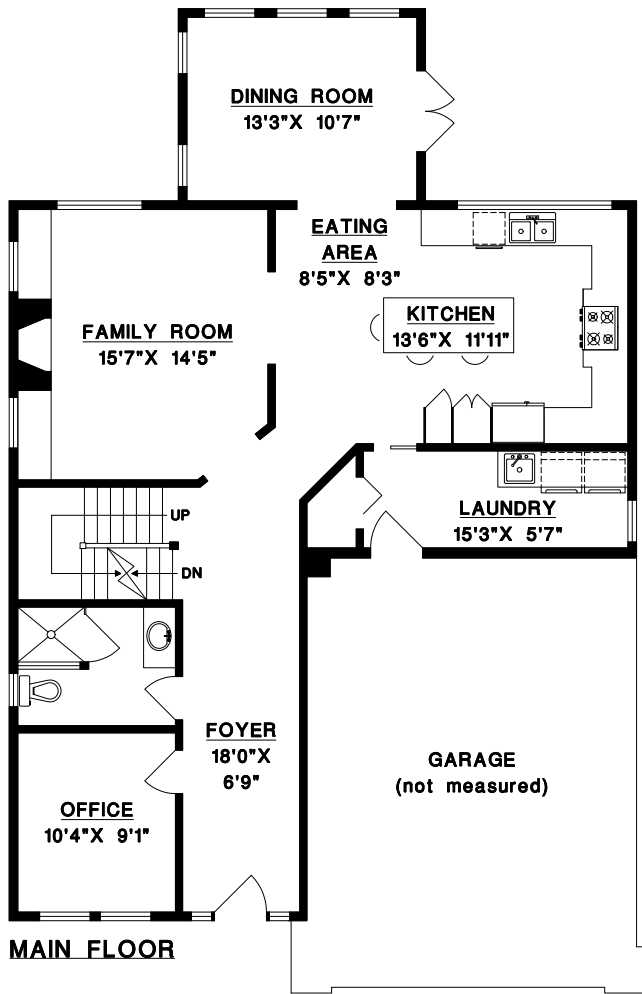

15038 59A AVENUE,
SURREY, B.C.

BEEBE CLINE

BUS: 604-531-1909
CEL: 604-830-7458
www.whiterocklifestyles.com

UPPER FLOOR	1069	SQ. FT.
MAIN FLOOR	1261	SQ. FT.
LOWER FLOOR	1220	SQ. FT.
FINISHED AREA	3550	SQ. FT.
UNFINISHED	42	SQ. FT.
TOTAL AREA	3592	SQ. FT.

UPPER FLOOR

MAIN FLOOR

LOWER FLOOR