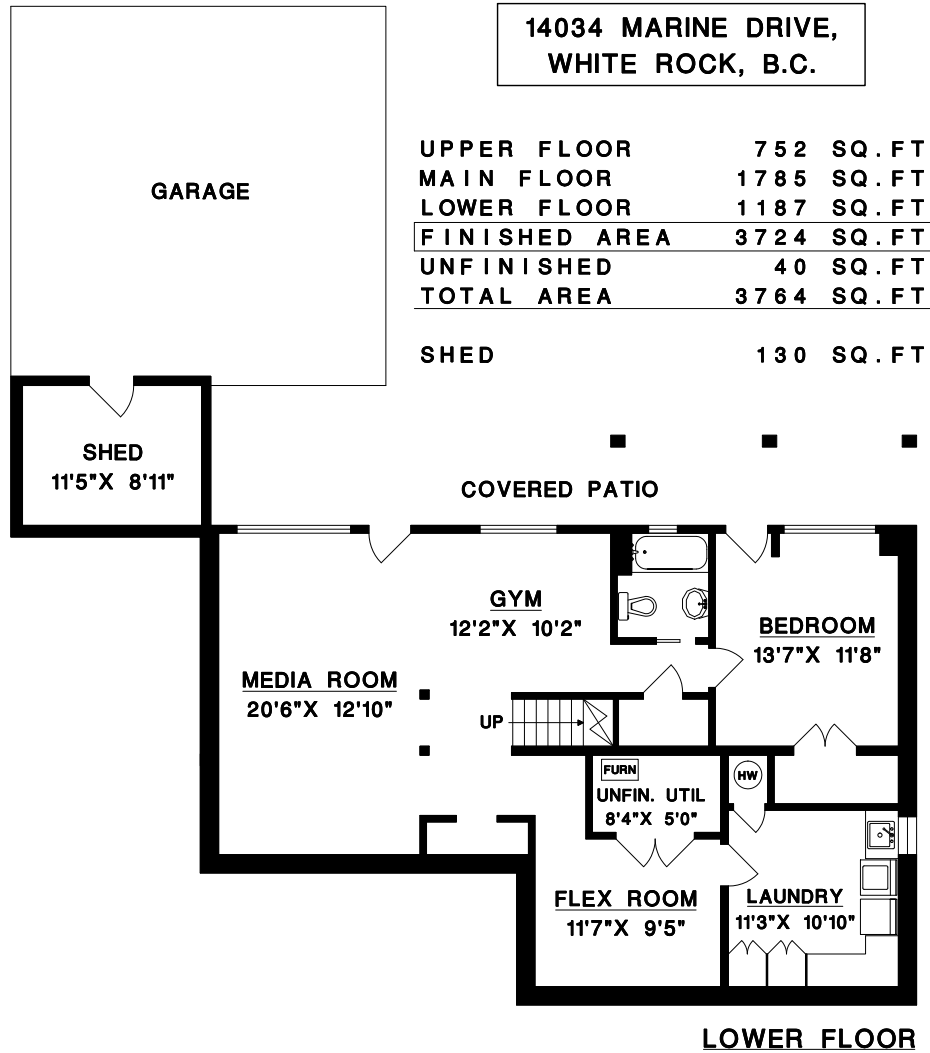

# BEEBE CLINE

BUS: 604-531-1909  
 CEL: 604-830-7458  
 www.whiterocklifestyles.com

14034 MARINE DRIVE,  
 WHITE ROCK, B.C.

UPPER FLOOR	752 SQ. FT.
MAIN FLOOR	1785 SQ. FT.
LOWER FLOOR	1187 SQ. FT.
<b>FINISHED AREA</b>	<b>3724 SQ. FT.</b>
UNFINISHED	40 SQ. FT.
<b>TOTAL AREA</b>	<b>3764 SQ. FT.</b>
SHED	130 SQ. FT.

N  
 1" = 6'  
 SCALE  

 MEASURE MASTERS  
 SURREY/WHITE ROCK  
 (604) 539-0285  
 DRAWN: SEPTEMBER 2011