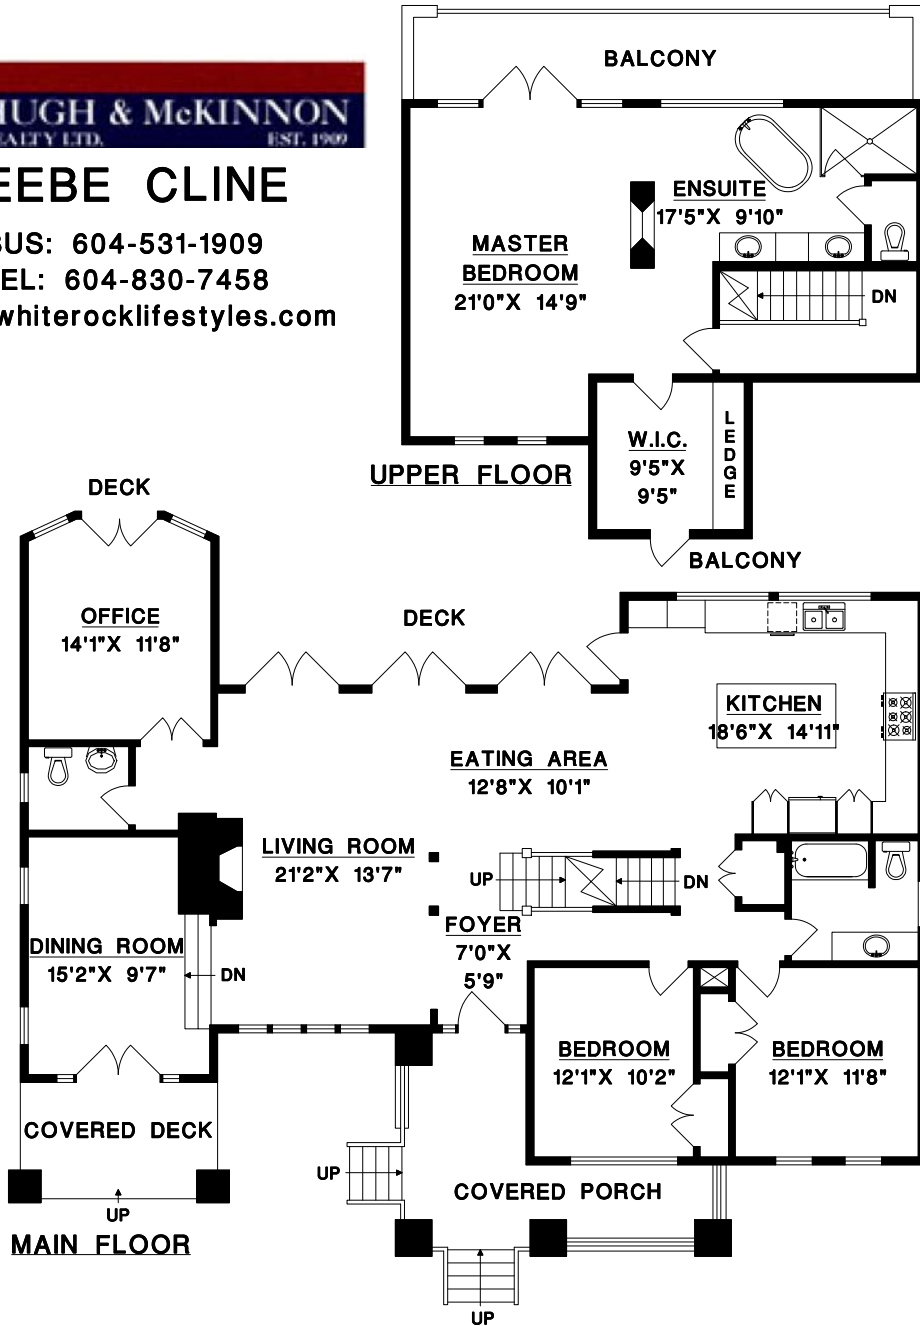

# BEEBE CLINE

BUS: 604-531-1909  
 CEL: 604-830-7458  
 www.whiterocklifestyles.com

14034 MARINE DRIVE,  
 WHITE ROCK, B.C.

UPPER FLOOR	752 SQ. FT.
MAIN FLOOR	1785 SQ. FT.
LOWER FLOOR	1187 SQ. FT.
<b>FINISHED AREA</b>	<b>3724 SQ. FT.</b>
UNFINISHED	40 SQ. FT.
<b>TOTAL AREA</b>	<b>3764 SQ. FT.</b>
SHED	130 SQ. FT.

N  
 1" = 6'  
 SCALE  

 MEASURE MASTERS  
 SURREY/WHITE ROCK  
 (604) 539-0285  
 DRAWN: SEPTEMBER 2011