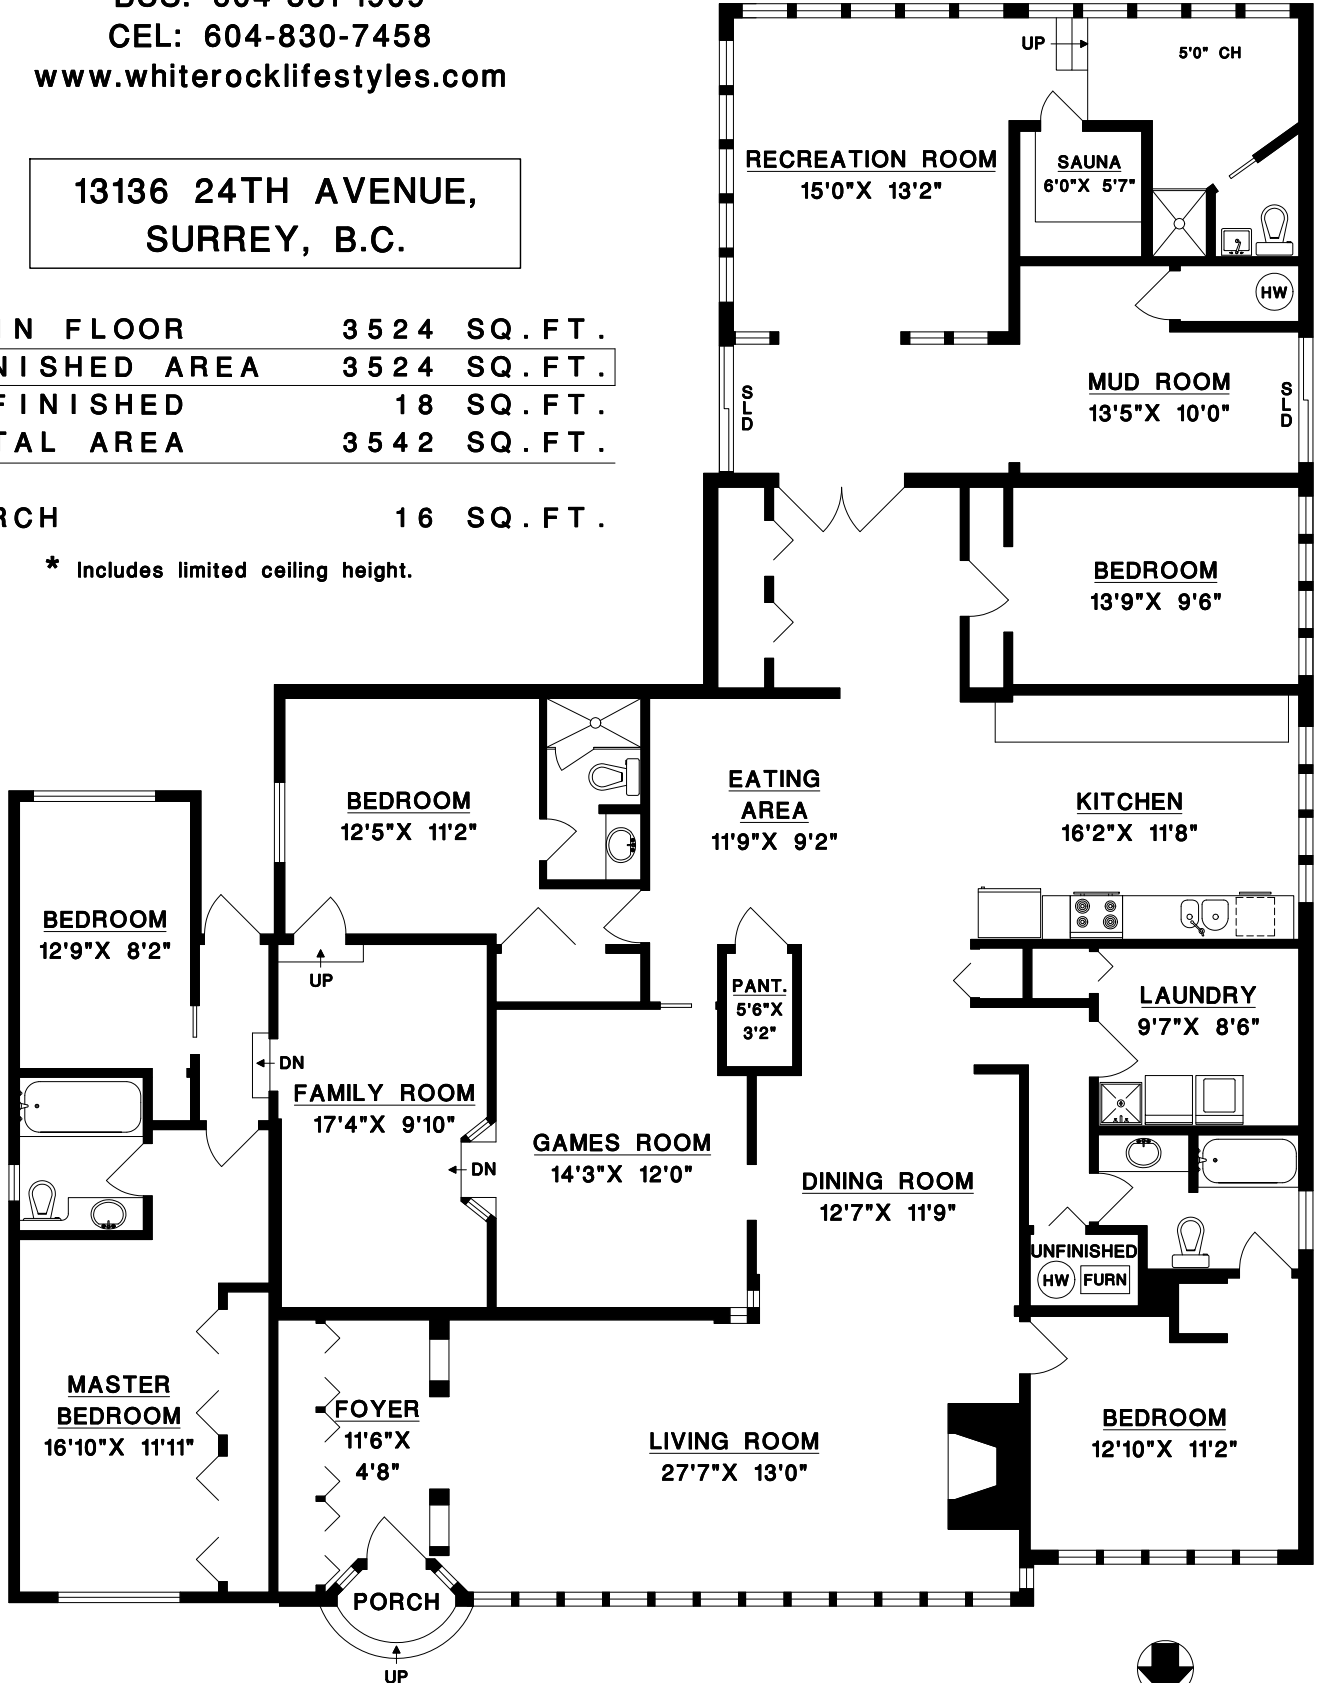

HUGH & MCKINNON
REALTY LTD EST. 1909

BEEBE CLINE

BUS: 604-531-1909
CEL: 604-830-7458
www.whiterocklifestyles.com

13136 24TH AVENUE,
SURREY, B.C.

* MAIN FLOOR	3524	SQ. FT.
FINISHED AREA	3524	SQ. FT.
UNFINISHED	18	SQ. FT.
TOTAL AREA	3542	SQ. FT.

PORCH 16 SQ. FT.

* Includes limited ceiling height.

1' 6"
SCALE