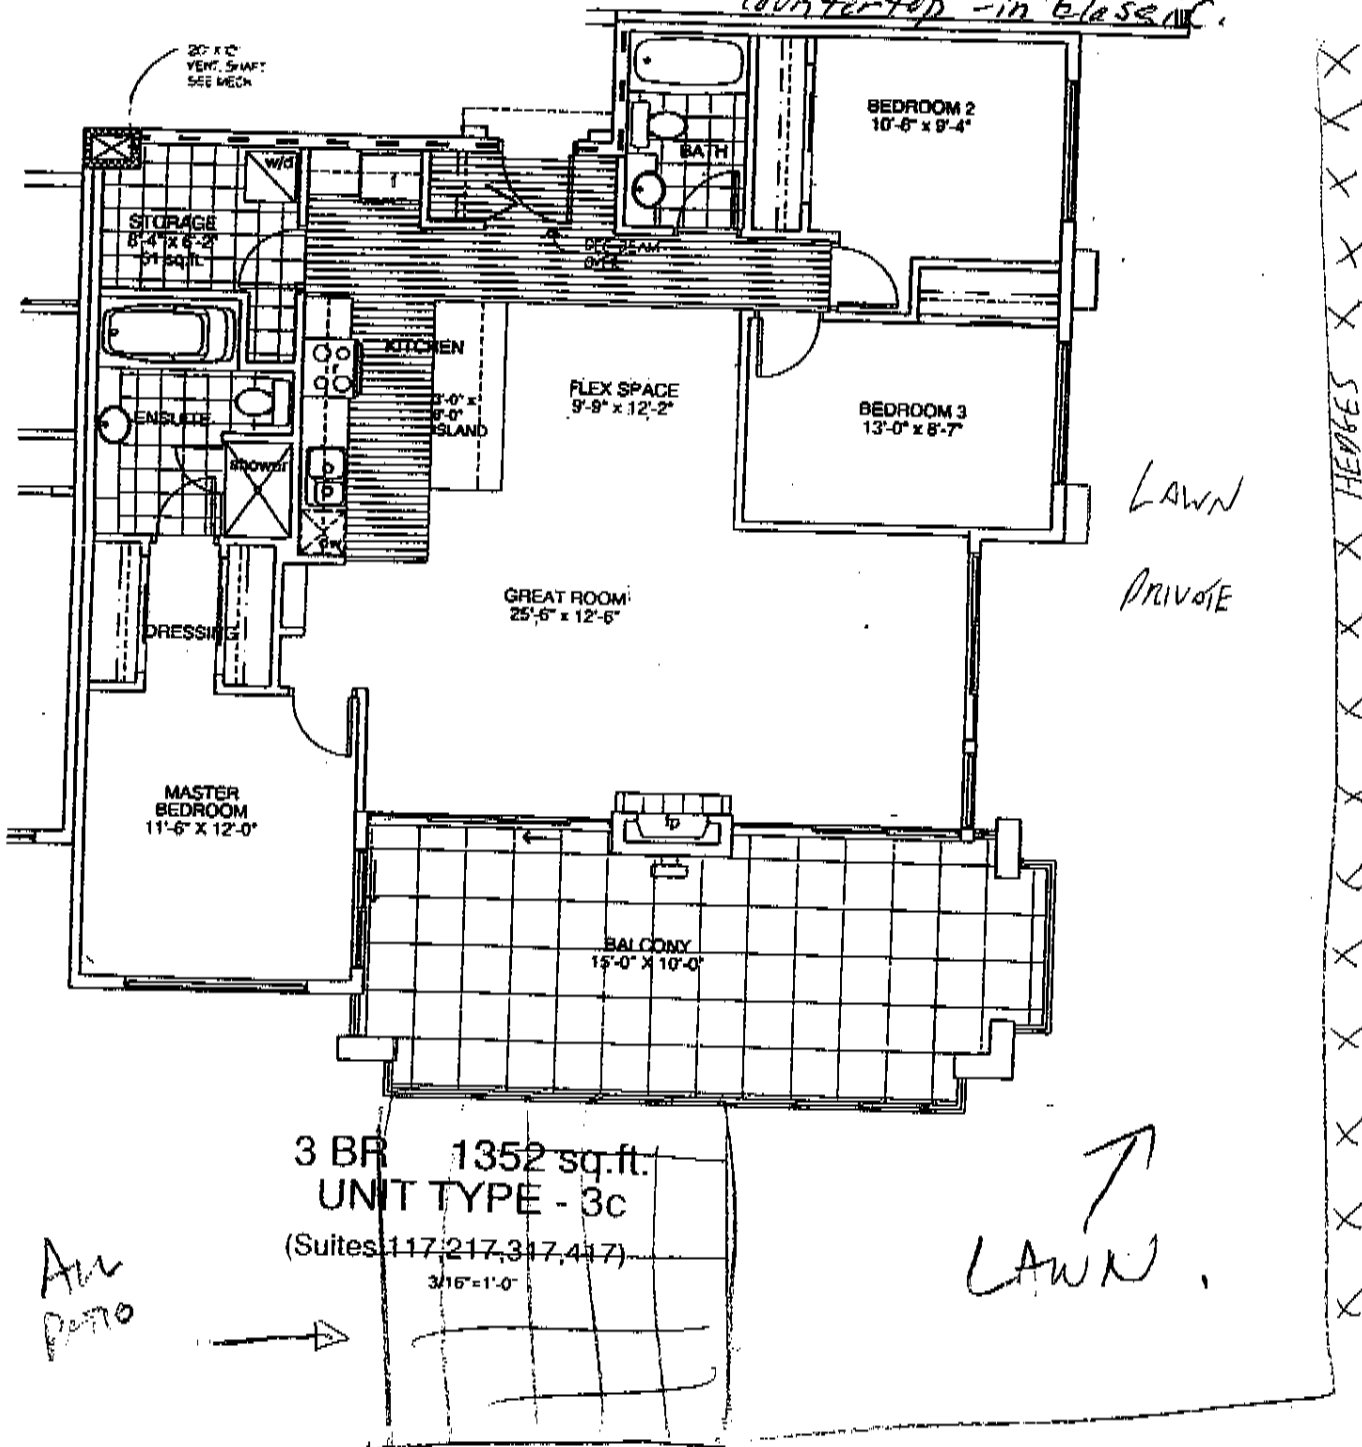

ADDED: SOLID WOODEN DOORS  
EXTRA CUPBOARDS/CABINETS

"urban" except  
all cupboards, kitchen  
backsplash, field, and  
inset, kitchen island  
countertop - in glass!!

3 BR 1352 sq.ft.  
UNIT TYPE - 3c  
(Suites 117, 217, 317, 417)  
3/16" = 1'-0"