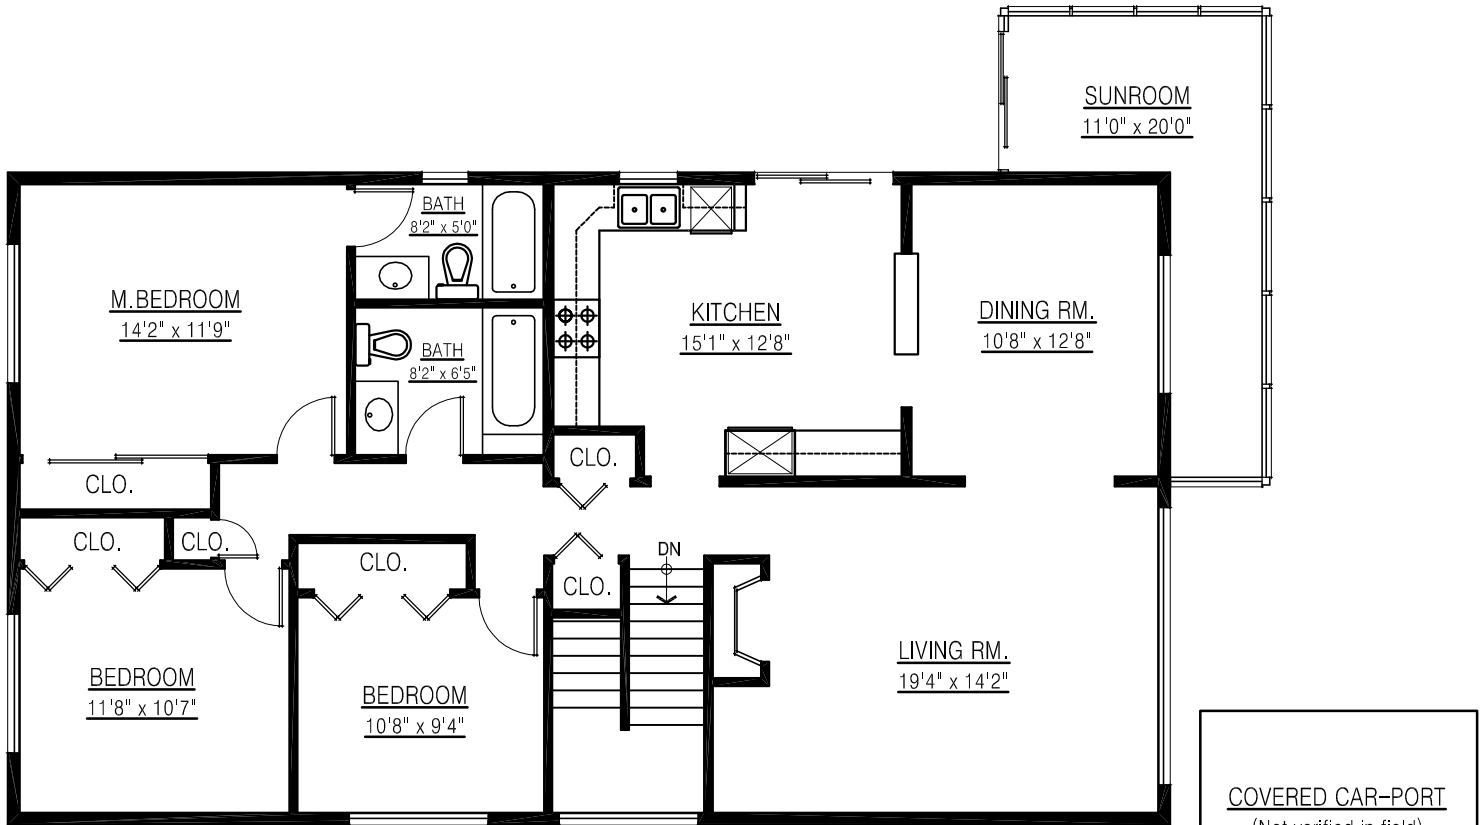

1664 Platt Cres.
North Vancouver, BC

Michael Dowling
604.787.5568
REIMAX Crest Realty
www.michaeldowling.ca
michael@michaeldowling.ca

Upper Floor: 1,563 sq. ft.
 Main Floor: 1,227 sq. ft.
 Total: 2,790 sq. ft.

UPPER FLOOR PLAN
 FLOOR AREA: 1,563 sq.ft.

MAIN FLOOR PLAN
 FLOOR AREA: 1,227 sq.ft.