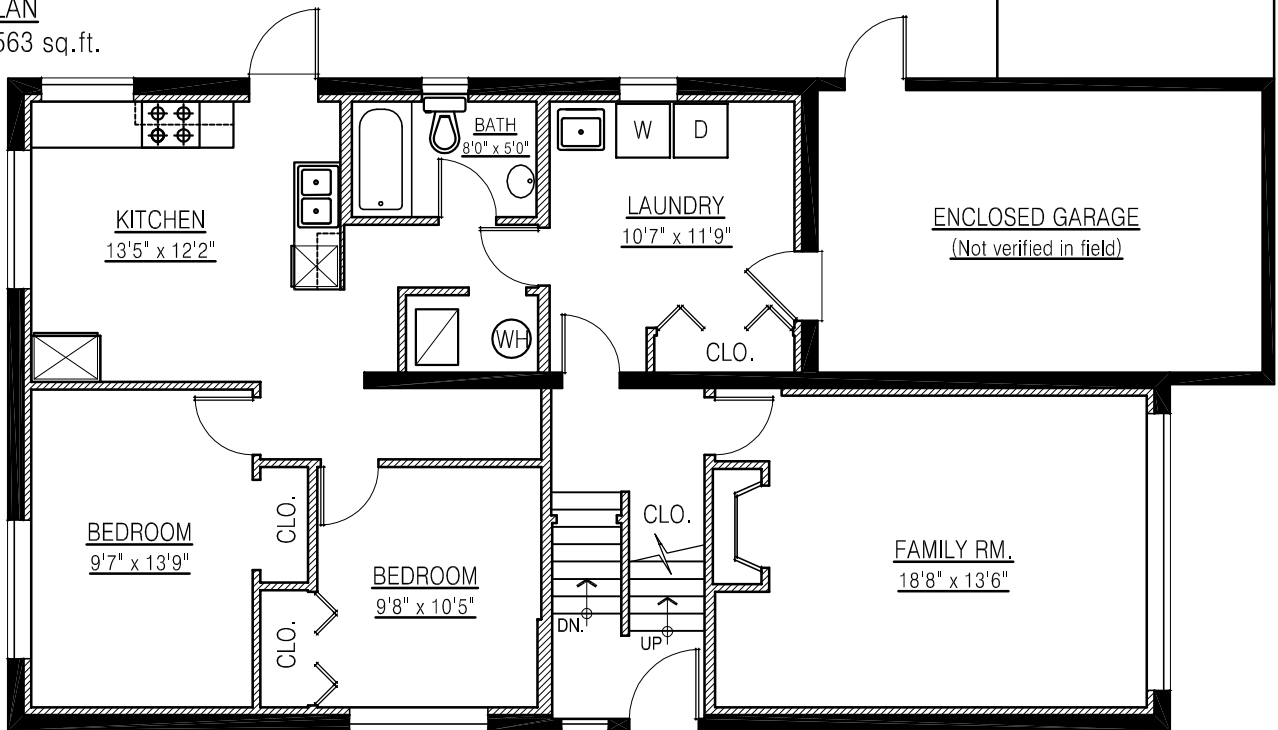

1664 Platt Cres.
North Vancouver, BC

Michael Dowling
604.787.5568
REIMAX Crest Realty
www.michaeldowling.ca
michael@michaeldowling.ca

Upper Floor: 1,563 sq. ft.
 Main Floor: 1,227 sq. ft.
 Total: 2,790 sq. ft.

UPPER FLOOR PLAN
 FLOOR AREA: 1,563 sq.ft.

MAIN FLOOR PLAN
 FLOOR AREA: 1,227 sq.ft.