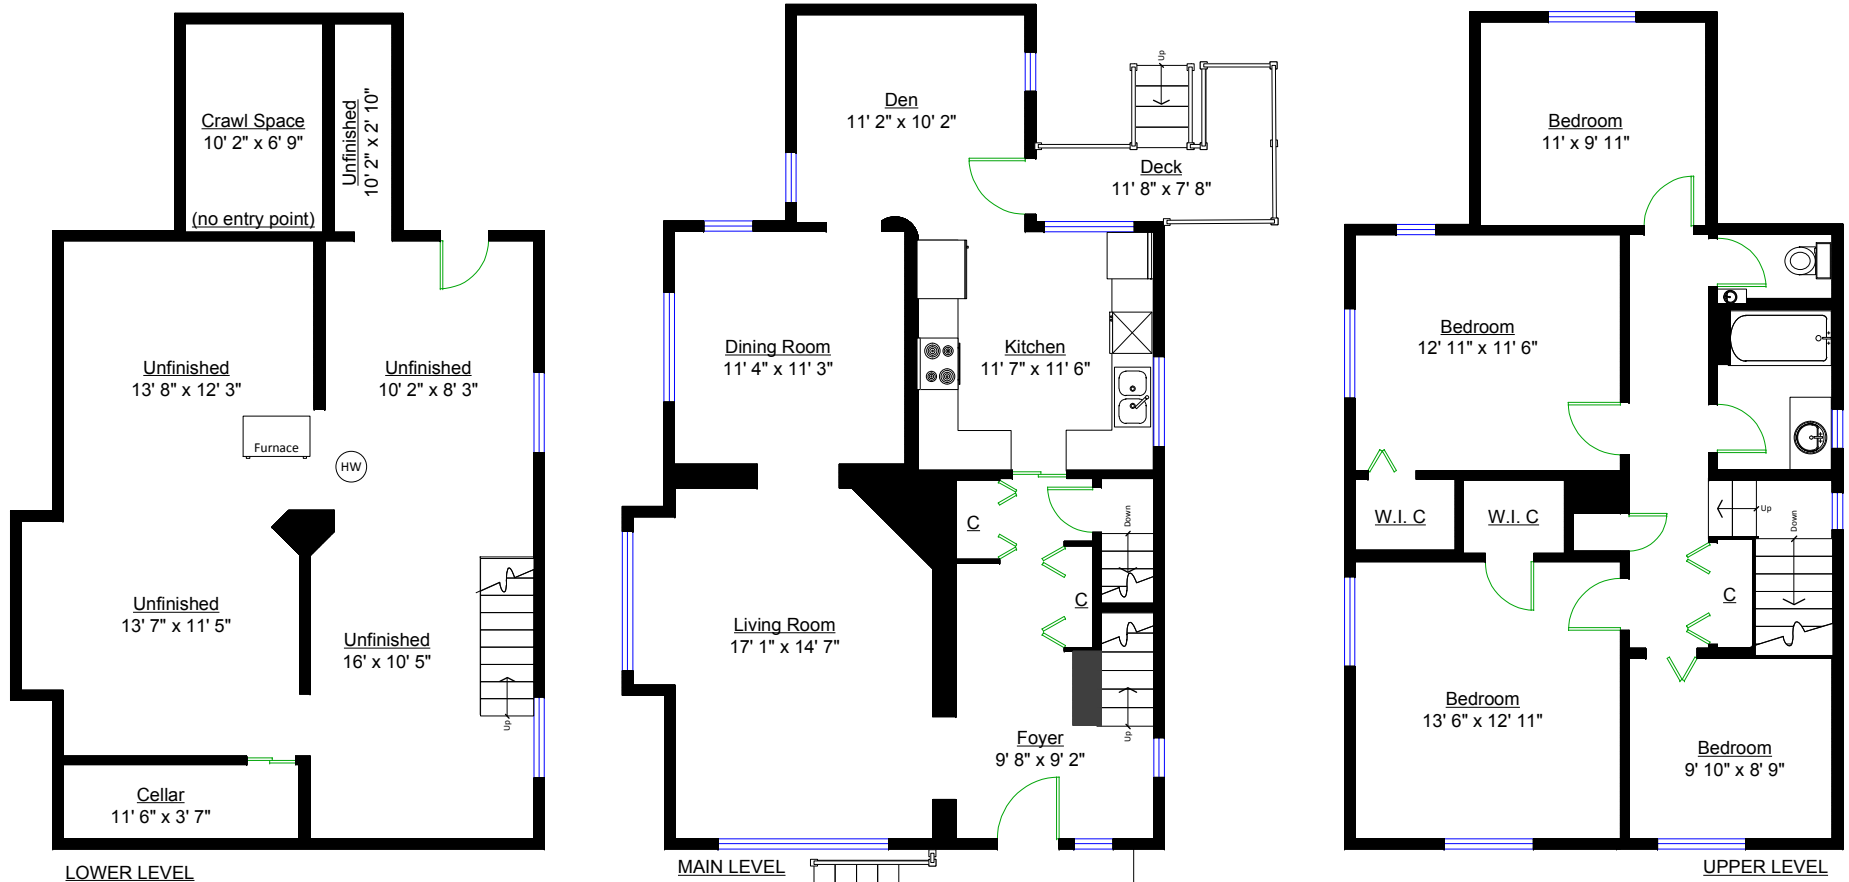

822 Cumberland Crescent, North Vancouver

Totals**

Main Level:	889 sq. ft.
Upper Level:	859 sq. ft.
Lower Level:	773 sq. ft.
TOTAL:	2,521 sq. ft.

Other Areas

Porch:	200 sq. ft.
Deck:	68 sq. ft.
Crawl Space:	76 sq. ft.
TOTAL:	344 sq. ft.

Sussex

Mike Giesbrecht
604-787-9197

** Approx. based on interior measurements to exterior walls
 ** Total square footage not taken from original blueprints
 ** Includes lower level unfinished areas