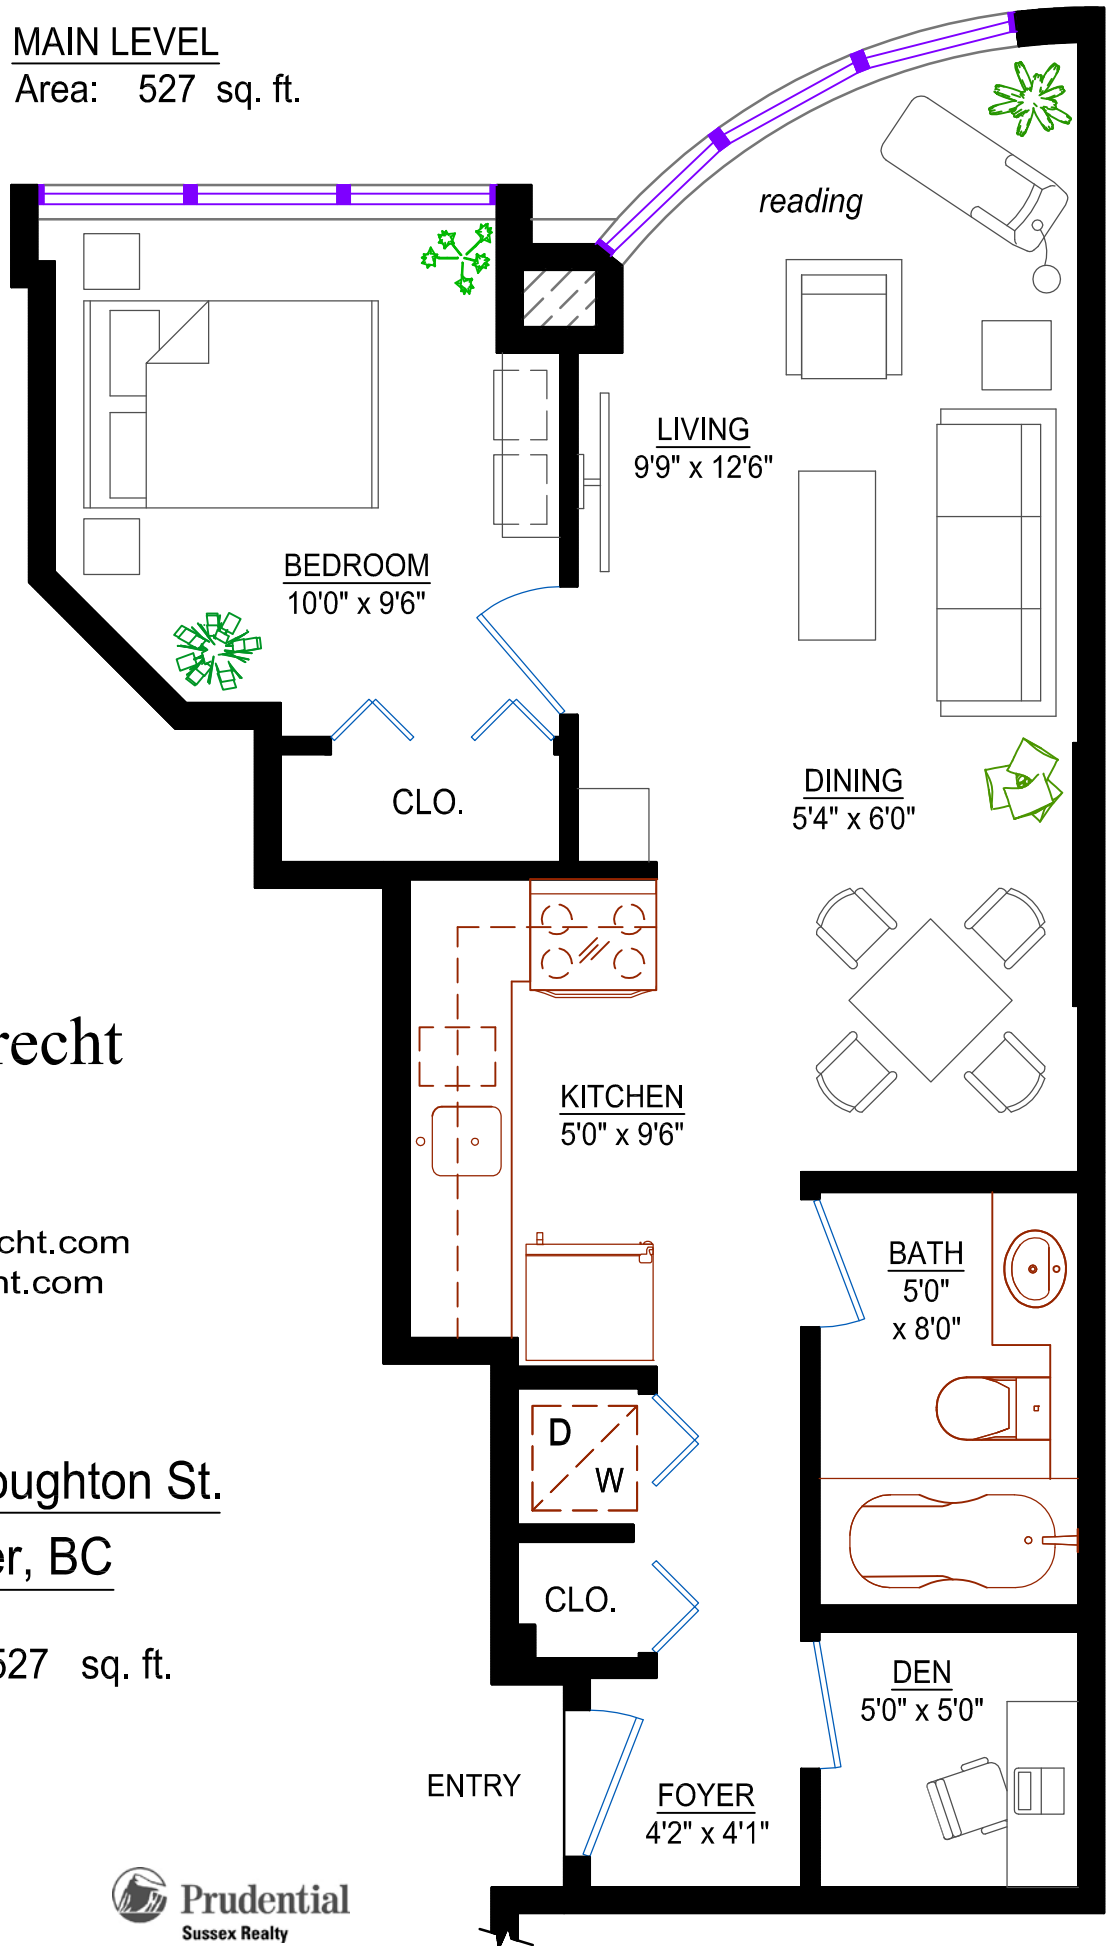

MAIN LEVEL
Area: 527 sq. ft.

Mike Giesbrecht

604.787.9197

Focusing on your future

mike@mikegiesbrecht.com
www.mikegiesbrecht.com

1808 - 588 Broughton St.
Vancouver, BC

Main Level: 527 sq. ft.

Design Ideas 4u

604 - 862 - 5914