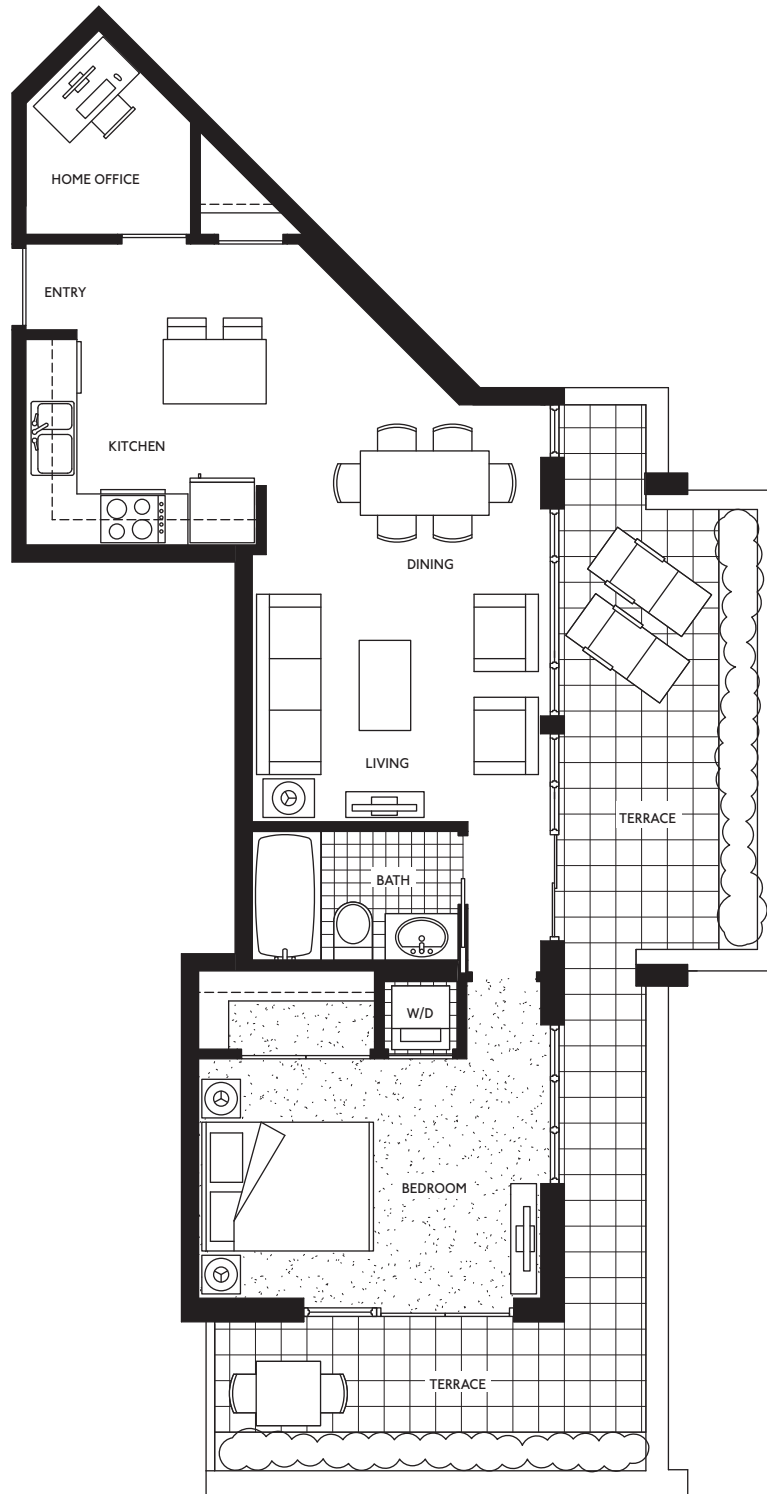

SUITE 601

688 SF
1 BEDROOM + HOME OFFICE

TRIBECA

LOFTS

Level 6 NORTH

Dimensions, sizes, specifications, layouts and materials are approximate only and subject to change without notice. E.&O.E.

988 Richards Street
T 604.605.8988
F 604.605.8977